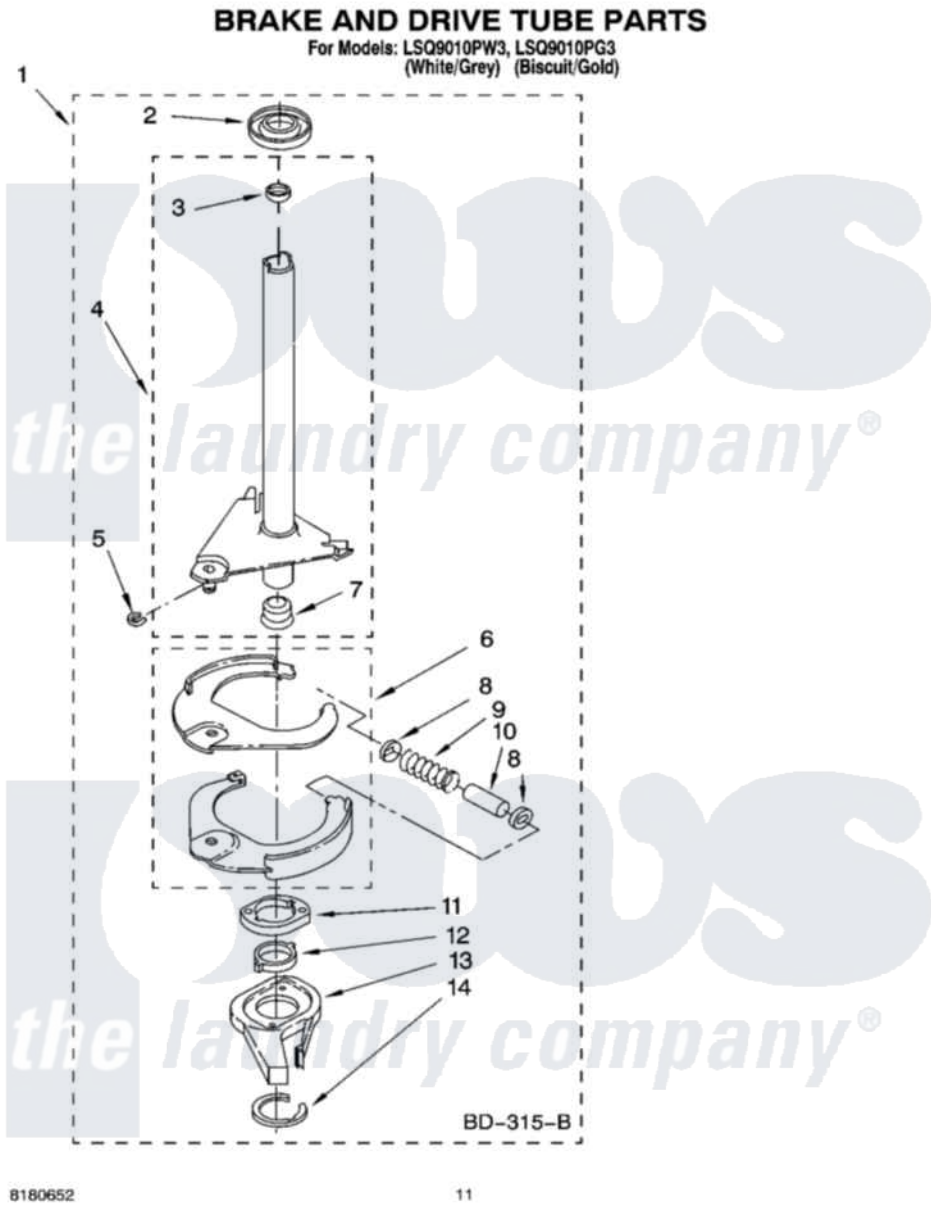

Whirlpool LSQ9010PW3 07 - BRAKE AND DRIVE TUBE PARTS

8180652

11

Whirlpool [Residential Whirlpool LSQ9010PW3 Washer Parts](#) Parts Diagram 07 - BRAKE AND DRIVE TUBE PARTS
Click on the part number to view part

Item	Original Part Number	Replaced By	Status	Part Description
1	388952	285792		Basketdrive
2	62658			Ring, Thrust
3	356427			Seal, Spin Pinion
4	64027	64208		Tube-Spin
5	64035	W10083190		Ring, Retaining
6	64232	285438		Shoe-Brake
7	62703	8546462		"T" Bearing, Spin Tube
8	3353956	285658		Sleeve
9	387806		Not Available	Spring, Brake
10	3355360	285658		Sleeve
11	661516	8546461		Cam, Brake Release
12	63022			Sleeve, Cam
13	64194	285790		Lining
14	90368	W10083200		Ring, Retaining
"	N/A		Not Available	FOLLOWING PARTS NOT ILLUSTRATED
"	285208			Lubricant