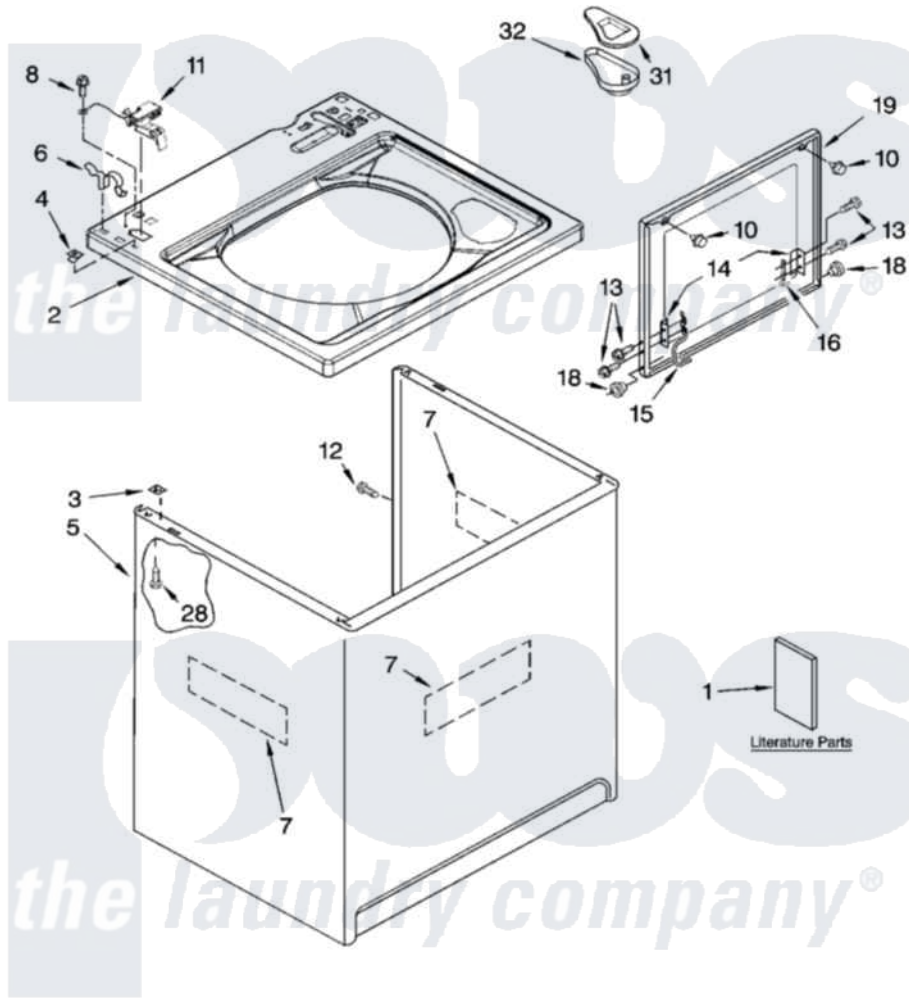

Whirlpool LSQ9010PW5 01 - TOP AND CABINET PARTS

TOP AND CABINET PARTS

For Models: LSQ9010PW5, LSQ9010PG5
(White/Grey) (Biscuit/Gold)

AUTOMATIC
WASHER

10-05 Litho in U.S.A. (drd)

1

Part No. 8180836

Whirlpool [Residential Whirlpool LSQ9010PW5 Washer Parts](#) Parts Diagram 01 - TOP AND CABINET PARTS
Click on the part number to view part

Item	Original Part Number	Replaced By	Status	Part Description
1	3956025		Not Available	Installation Instructions
"	3955907		Not Available	Feature Sheet
"	3955869		Not Available	Use & Care Guide
"	3957349		Not Available	Energy Guide
"	8566203		Not Available	Wiring Diagram
"	N/A		Not Available	Following May Be Purchased DO-IT-YOURSELF REPAIR MANUALS
"	4313896			Do-It-Yourself Repair Manuals
2	8543451	8543447		Top
"	8543452	8543448		Top
3	62750			Spacer, Cabinet To Top (4)
4	357213			Nut, Push-In
5	63424			Cabinet
"	3954357			Cabinet
6	62780			Clip, Top And Cabinet And Rear Panel

7	3976348		Absorber, Sound
8	3351614		Screw, Gearcase Cover Mounting
10	9724509		Bumper, Lid
11	8318084		Switch, Lid
12	3357011	308685	Side Trim)
13	355274	W10119828	Screw, Lid Hinge Mounting
14	21097		Pad, Lid Hinge
15	8559336	W10225136	Hinge 7 Pad Assembly
16	91770		Hinge, Lid
18	8319539		Bearing, Lid Hinge
19	8558398	W10193861	Lid
"	8558399	W10193862	Lid
28	3390631		Screw, 10-16 X 3/8
31	3955788		Cover, Dispenser
32	8519517		Dispenser, Bleach