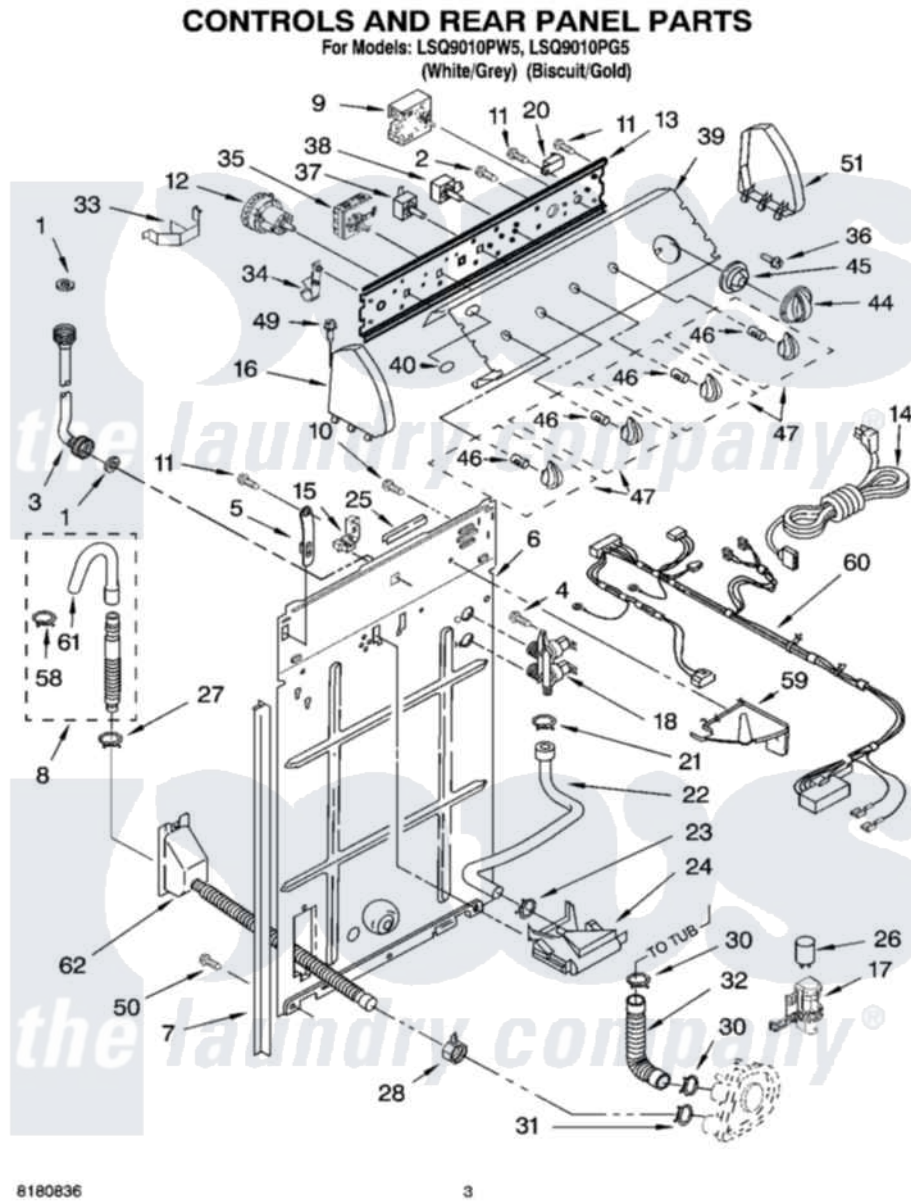

Whirlpool LSQ9010PW5 02 - CONTROLS AND REAR PANEL PARTS

Whirlpool [Residential Whirlpool LSQ9010PW5 Washer Parts](#) Parts Diagram 02 - CONTROLS AND REAR PANEL PARTS

[Click on the part number to view part](#)

Item	Original Part Number	Replaced By	Status	Part Description
1	3976300	16123		Washer Inlet-Hose Miscellaneous Parts Must be Ordered Separately.
2	3400073			Screw, Ground
3	8571377	89503		Hose-Inlet
"	8571378	89503		Hose-Inlet
4	9740848			Screw, Mixing Valve Mounting
5	8568314			Strap, Console
6	3357978			Panel, Rear
7	62747			Pad, Rear Panel
8	3951609	285664		Hose
"	661577	285666		Hose
"	3357090	285702		Hose
9	8557301			Timer, Control
10	3351614			Screw, Gearcase Cover Mounting
11	00767			Screw, 8A X 3/8 HeX Washer