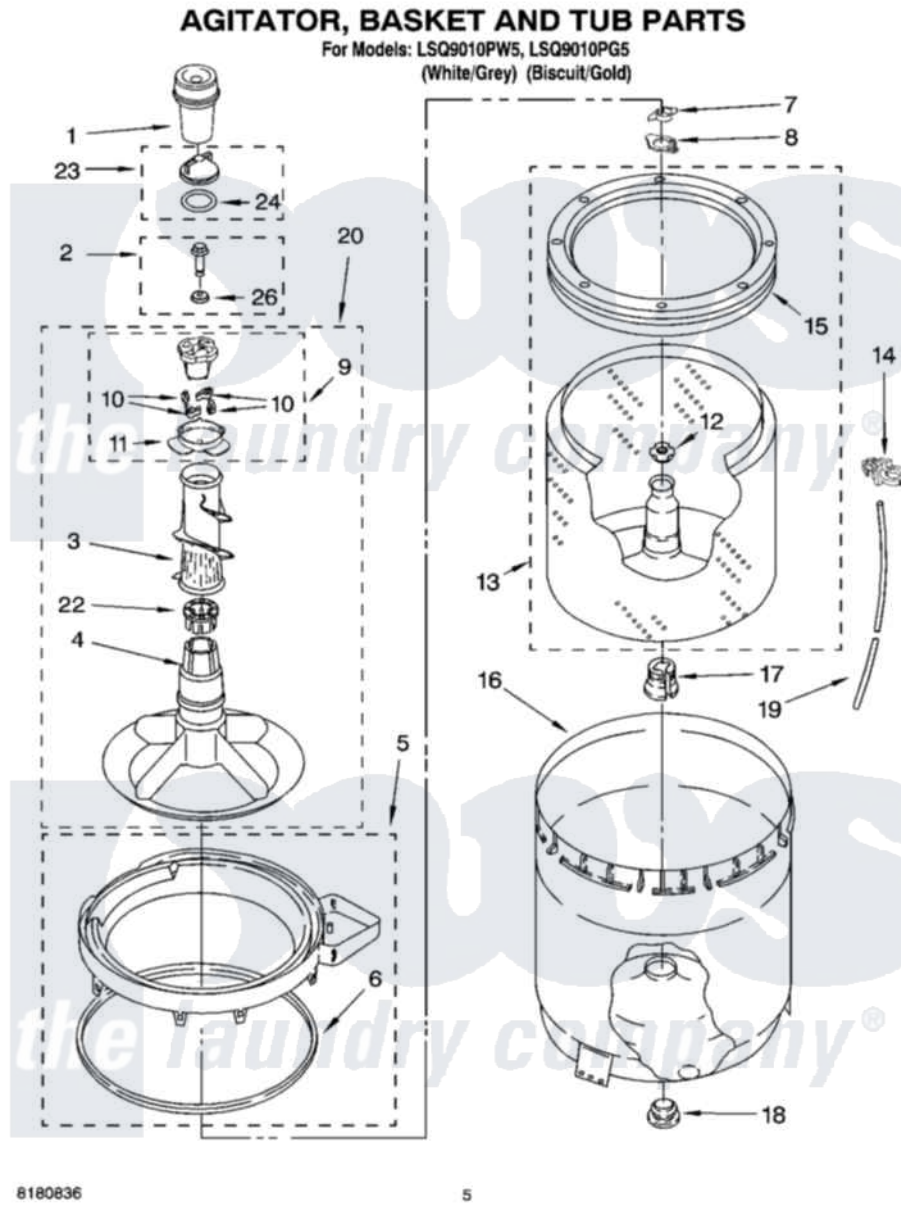

Whirlpool LSQ9010PW5 03 - AGITATOR, BASKET AND TUB PARTS

8180836

5

Whirlpool [Residential Whirlpool LSQ9010PW5 Washer Parts](#) Parts Diagram 03 - AGITATOR, BASKET AND TUB PARTS

[Click on the part number to view part](#)

Item	Original Part Number	Replaced By	Status	Part Description
1	63580			Dispenser, Fabric Softener
2	358237			Screw And Washer
3	3363003			Mover, Clothes
4	3951632			Agitator
5	8528150	W10445870		Ring-Tub
6	3976308			Gasket, Tub Ring
7	3354845			Clip, Agitator
8	8543666			Washer, Agitator
9	3951682	285809		Cam-Agitator
10	3366877	80040		Dog-Agitator
11	3952374			Bearing, Driven Cam
12	21366			Nut, Spanner
13	8526016	W10389328		Clothes Container, Assembly
14	2219077			Clip, Pressure Switch Hose
15	8519788	387240		Ring, Balance
16	63849			Strain Relief, Power Cord

17	389140		Tub Block, Basket Drive
18	383727		Gasket, Centerpodt
19	3347780	353244	Hose, Pressure Switch
20	3951744		Agitator Assembly
22	3951608		Spacer, Thrust
23	3354733	W10074580	Cap, Barrier
24	3348855	W10072840	Fabric Softener
26	3949550		Washer