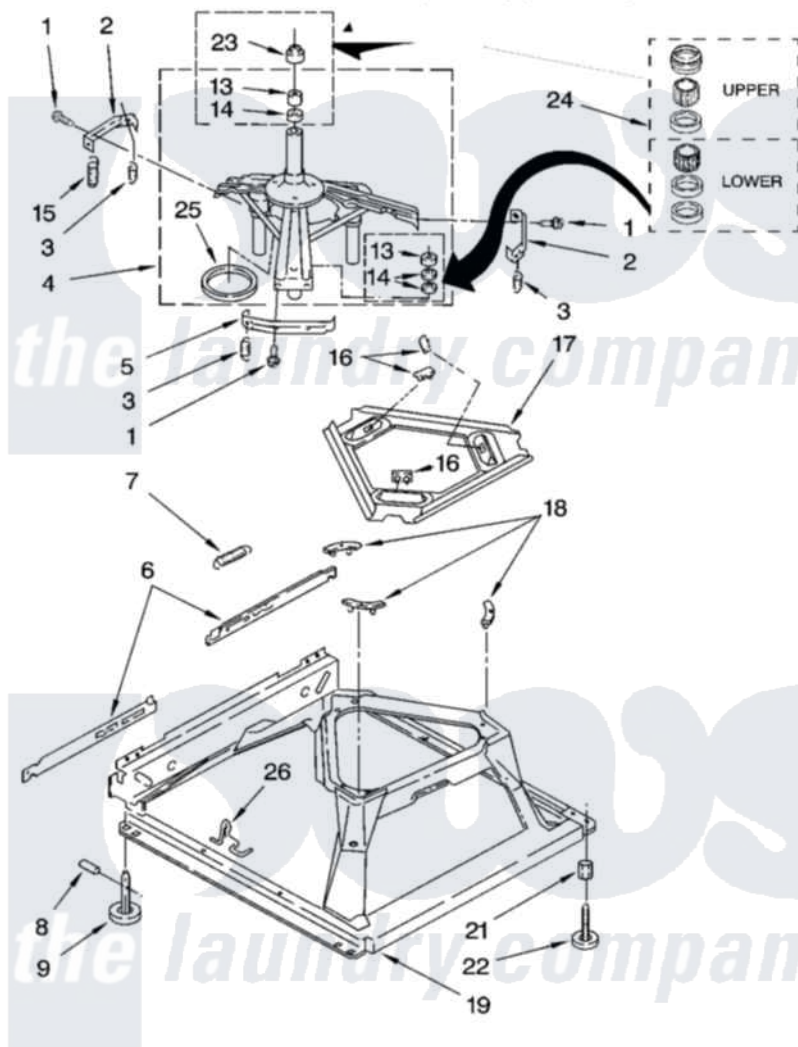

# Whirlpool LSQ9010PW5 04 - MACHINE BASE PARTS

## MACHINE BASE PARTS

For Models: LSQ9010PW5, LSQ9010PG5  
(White/Grey) (Biscuit/Gold)

8180836

7

Whirlpool [Residential Whirlpool LSQ9010PW5 Washer Parts](#) Parts Diagram 04 - MACHINE BASE PARTS

[Click on the part number to view part](#)

Item	Original Part Number	Replaced By	Status	Part Description
1	<a href="#">3400076</a>			Screw, Bracket Mounting
2	<a href="#">64067</a>			Bracket, Spring Outer
3	<a href="#">63907</a>			Spring, Suspension
4	8575214	<a href="#">280184</a>		Support
5	<a href="#">64065</a>			Bracket, Spring Outer
6	<a href="#">63466</a>			Link, Leveling Mechanism
7	62597	<a href="#">8316845</a>		Spring
8	<a href="#">62837</a>			Pin, Knurled
9	62596	<a href="#">285244</a>		Feet-Leveling
13	3347047	<a href="#">8546455</a>		Bearing, Centerpost
14	357409	<a href="#">359449</a>		Seal, Agitator Shaft
15	388492	<a href="#">W10250667</a>		Spring, Counterweight
16	62568	<a href="#">285219</a>		Pad
17	<a href="#">3946509</a>			Plate, Suspension
18	3363660	<a href="#">285744</a>		Pad
19	3946512	<a href="#">285771</a>		Base

21	<a href="#">3359452</a>		Nut, Lock
22	389102	<a href="#">W10001130</a>	Foot, Leveling
23	<a href="#">8577376</a>		Seal, Centerpost
24	<a href="#">285203</a>		Centerpost Bearing Kit
25	<a href="#">63134</a>		Ring, Sound Deadening
26	63806	<a href="#">W10145155</a>	Retainer, Suspension Spring