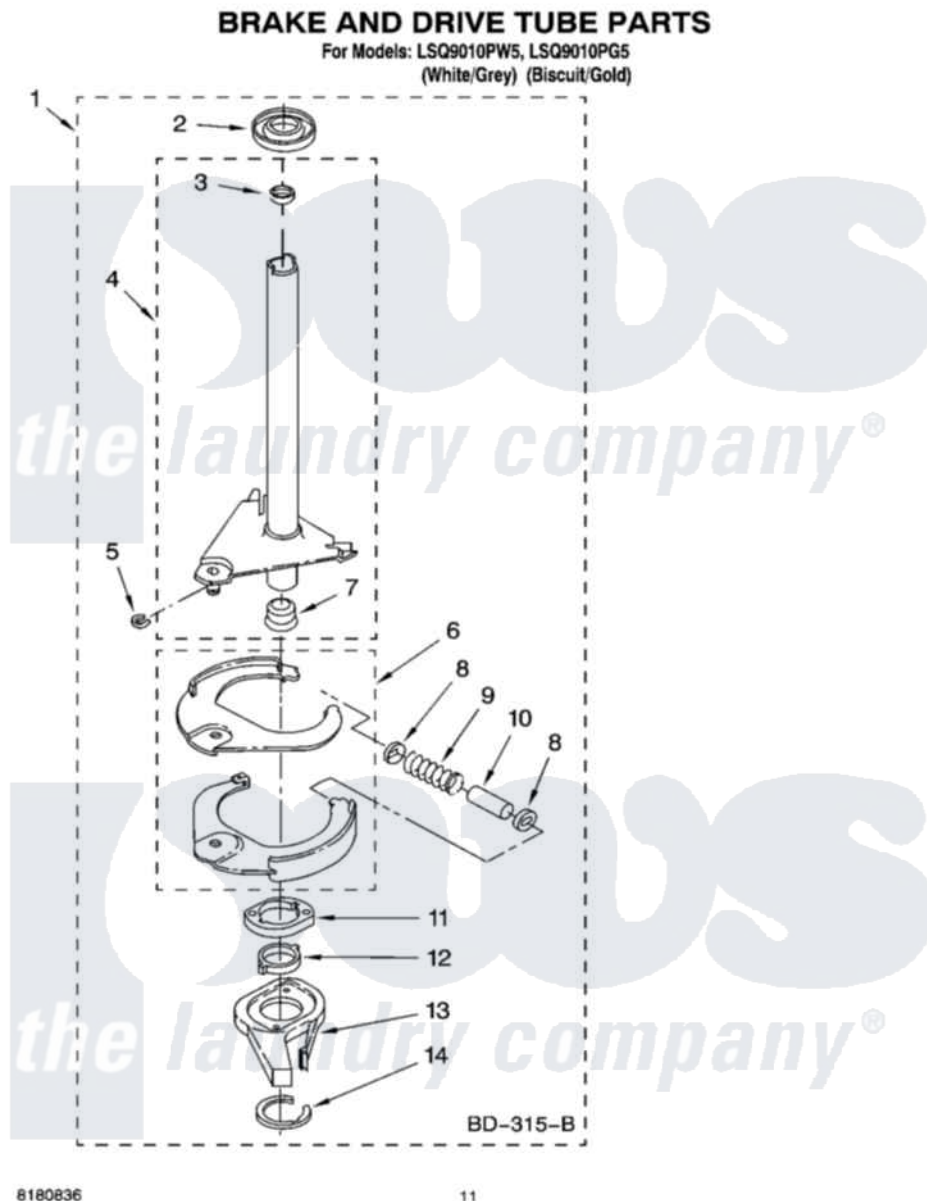

Whirlpool LSQ9010PW5 07 - BRAKE AND DRIVE TUBE PARTS

Whirlpool Residential Whirlpool LSQ9010PW5 Washer Parts Parts Diagram 07 - BRAKE AND DRIVE TUBE PARTS
Click on the part number to view part

Item	Original Part Number	Replaced By	Status	Part Description
1	388952	285792		Basketdrive
2	62658			Ring, Thrust
3	356427			Seal, Spin Pinion
4	64027	64208		Tube-Spin
5	64035	W10083190		Ring, Retaining
6	64232	285438		Shoe-Brake
7	62703	8546462		"T" Bearing, Spin Tube
8	3353956	285658		Sleeve
9	387806		Not Available	Spring, Brake
10	3355360	285658		Sleeve
11	661516	8546461		Cam, Brake Release
12	63022			Sleeve, Cam
13	64194	285790		Lining
14	90368	W10083200		Ring, Retaining
"	N/A		Not Available	FOLLOWING PARTS NOT ILLUSTRATED
"	285208			Lubricant