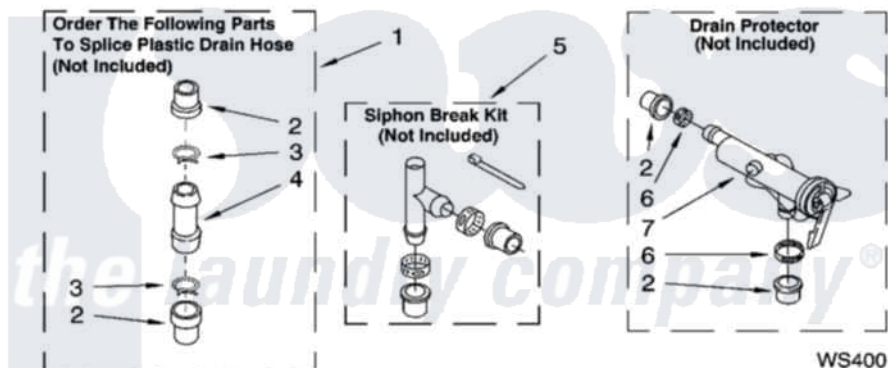

**Whirlpool LSQ9010PW5 09 - WATER SYSTEM PARTS, OPTIONAL PARTS
(NOT INCLUDED)**

WATER SYSTEM PARTS

For Models: LSQ9010PW5, LSQ9010PG5
(White/Grey) (Biscuit/Gold)

8180836

13

Whirlpool [Residential Whirlpool LSQ9010PW5 Washer Parts](#) Parts Diagram 09 - WATER SYSTEM PARTS,
OPTIONAL PARTS (NOT INCLUDED)
Click on the part number to view part

Item	Original Part Number	Replaced By	Status	Part Description
1	285442			Water System Parts
2	285321			Water System Parts
3	370447	285655		Clamp, Hose
4	16272			Connector, Straight
5	285320			Water System Parts
6	65349	285655		Clamp, Hose
7	367031			Water System Parts
	72017			Paint, Touch-Up
"	4392899			Paint, Touch-Up
"	350938			Paint, Pressurized Spray B
"	350930			Paint, Pressurized Spray B
"	4392901			Paint, Pressurized Spray
"	799344			Paint, Touch-Up)
"	4392900			Paint, Bulk)
"	N/A		Not Available	OIL