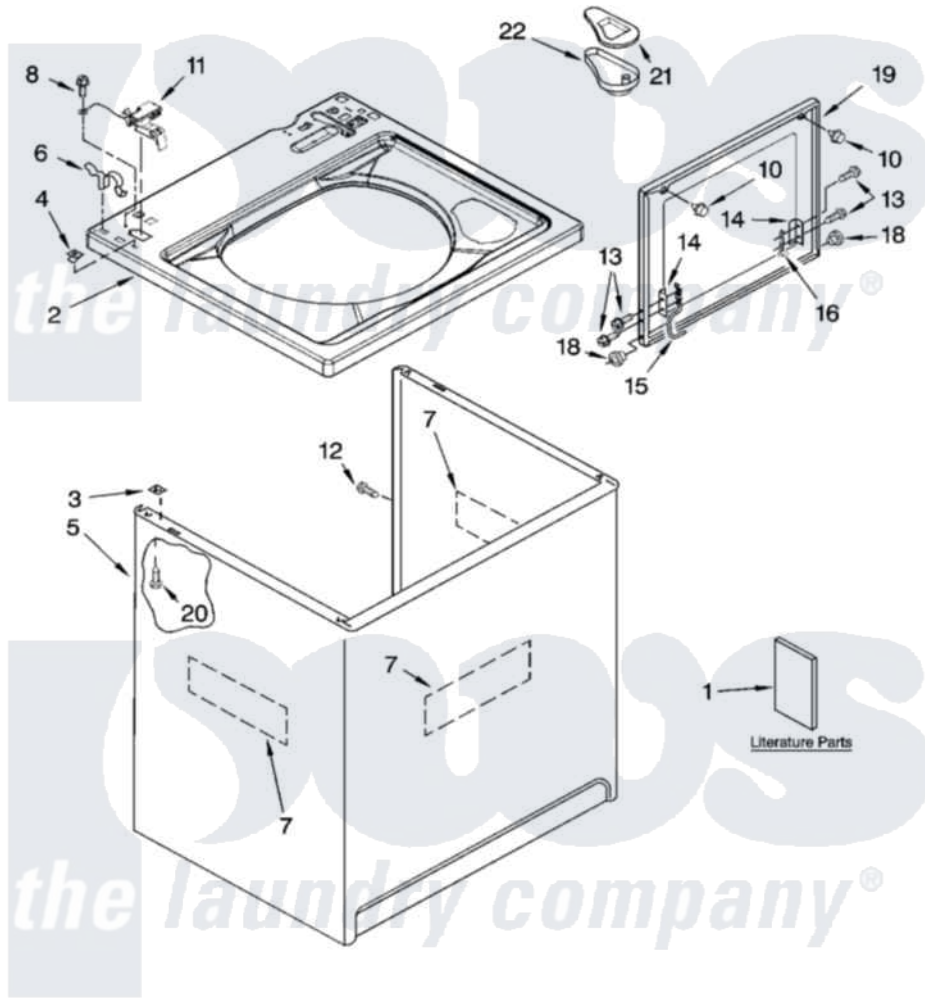

# Whirlpool LSQ9010PW6 01 - TOP AND CABINET PARTS

## TOP AND CABINET PARTS

For Models: LSQ9010PW6, LSQ9010PG6  
(White/Grey) (Biscuit/Gold)

AUTOMATIC  
WASHER

11-05 Litho in U.S.A. (dtd)

1

Part No. 8180967 Rev. A

Whirlpool [Residential Whirlpool LSQ9010PW6 Washer Parts](#) Parts Diagram 01 - TOP AND CABINET PARTS

[Click on the part number to view part](#)

Item	Original Part Number	Replaced By	Status	Part Description
1	3958075		Not Available	Installation Instructions
"	3955907		Not Available	Feature Sheet
"	8578232		Not Available	Use & Care Guide
"	3957488		Not Available	Energy Guide
"	8577358		Not Available	Wiring Diagram
"	N/A		Not Available	Following May Be Purchased DO-IT-YOURSELF REPAIR MANUALS
"	<a href="#">4313896</a>			Do-It-Yourself Repair Manuals
2	8543451	<a href="#">8543447</a>		Top
"	8543452	<a href="#">8543448</a>		Top
3	62750			Spacer, Cabinet To Top (4)
4	<a href="#">357213</a>			Nut, Push-In
5	<a href="#">63424</a>			Cabinet
"	<a href="#">3954357</a>			Cabinet
6	<a href="#">62780</a>			Clip, Top And Cabinet And Rear Panel