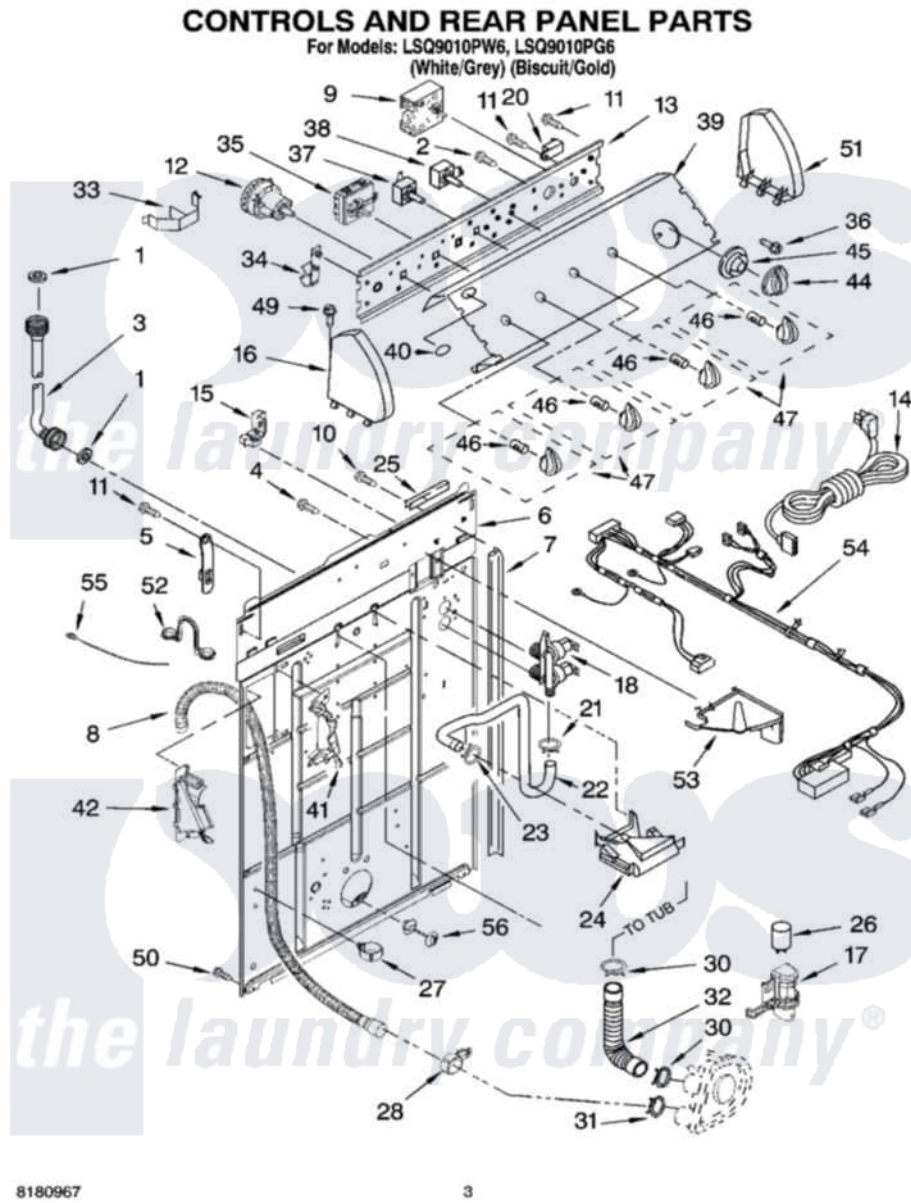

Whirlpool LSQ9010PW6 02 - CONTROLS AND REAR PANEL PARTS

Whirlpool [Residential Whirlpool LSQ9010PW6 Washer Parts](#) Parts Diagram 02 - CONTROLS AND REAR PANEL PARTS

[Click on the part number to view part](#)

Item	Original Part Number	Replaced By	Status	Part Description
1	3976300	16123		Washer Inlet-Hose Miscellaneous Parts Must be Ordered Separately.
2	3400073			Screw, Ground
3	8571377	89503		Hose-Inlet
"	8571378	89503		Hose-Inlet
4	9740848			Screw, Mixing Valve Mounting
5	8568314			Strap, Console
6	8318015			Panel, Rear
7	62747			Pad, Rear Panel
8	8559374	W10096921		Drain Hose Assembly
9	8577356			Timer, Control
10	3351614			Screw, Gearcase Cover Mounting
11	90767			Screw, 8A X 3/8 HeX Washer Head Tapping
12	3366845	W10339326		Switch-WL