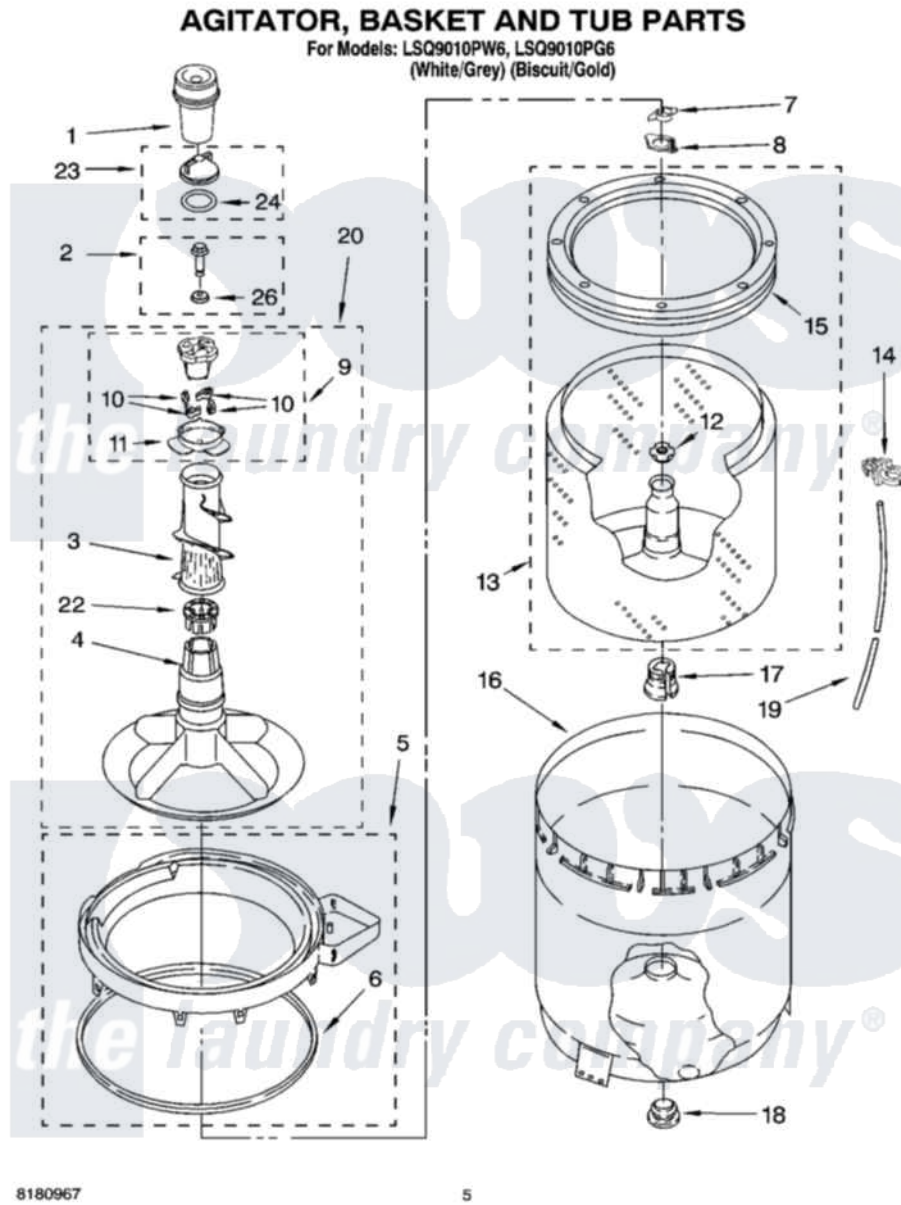

Whirlpool LSQ9010PW6 03 - AGITATOR, BASKET AND TUB PARTS

8180967

5

Whirlpool [Residential Whirlpool LSQ9010PW6 Washer Parts](#) Parts Diagram 03 - AGITATOR, BASKET AND TUB PARTS

[Click on the part number to view part](#)

Item	Original Part Number	Replaced By	Status	Part Description
1	63580			Dispenser, Fabric Softener
2	358237			Screw And Washer
3	3363003			Mover, Clothes
4	3951632			Agitator
5	8528150	W10445870		Ring-Tub
6	3976308			Gasket, Tub Ring
7	3354845			Clip, Agitator
8	8543666			Washer, Agitator
9	3951682	285809		Cam-Agitator
10	3366877	80040		Dog-Agitator
11	3952374			Bearing, Driven Cam
12	21366			Nut, Spanner
13	8526016	W10389328		Clothes Container, Assembly
14	2219077			Clip, Pressure Switch Hose
15	8519788	387240		Ring, Balance
16	63849			Strain Relief, Power Cord

17	389140		Tub Block, Basket Drive
18	383727		Gasket, Centerpodt
19	3347780	353244	Hose, Pressure Switch
20	3951744		Agitator Assembly
22	3951608		Spacer, Thrust
23	3354733	W10074580	Cap, Barrier
24	3348855	W10072840	Fabric Softener
26	3949550		Washer