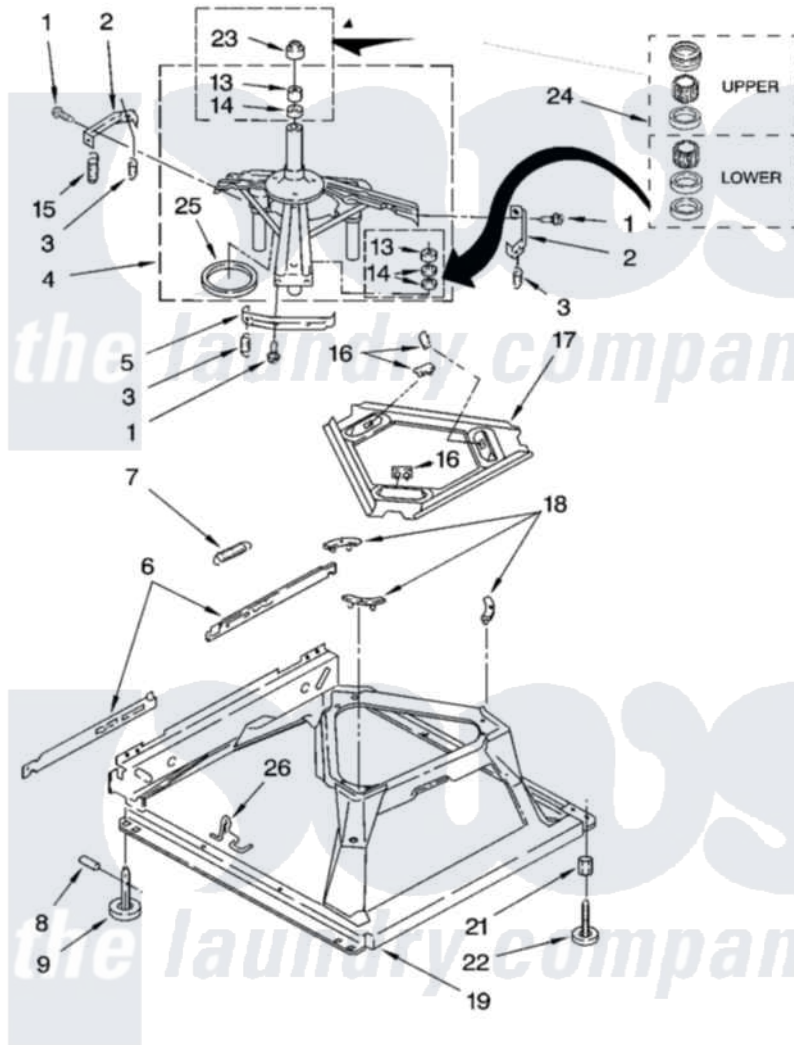

Whirlpool LSQ9010PW6 04 - MACHINE BASE PARTS

MACHINE BASE PARTS

For Models: LSQ9010PW6, LSQ9010PG6
(White/Grey) (Biscuit/Gold)

8180967

7

Whirlpool [Residential Whirlpool LSQ9010PW6 Washer Parts](#) Parts Diagram 04 - MACHINE BASE PARTS
Click on the part number to view part

Item	Original Part Number	Replaced By	Status	Part Description
1	3400076			Screw, Bracket Mounting
2	64067			Bracket, Spring Outer
3	63907			Spring, Suspension
4	8575214	280184		Support
5	64065			Bracket, Spring Outer
6	63466			Link, Leveling Mechanism
7	62597	8316845		Spring
8	62837			Pin, Knurled
9	62596	285244		Feet-Leveling
13	8546455			Bearing, Centerpost
14	357409	359449		Seal, Agitator Shaft
15	388492	W10250667		Spring, Counterweight
16	62568	285219		Pad
17	3946509			Plate, Suspension
18	3363660	285744		Pad
19	3946512	285771		Base

21	3359452		Nut, Lock
22	389102	W10001130	Foot, Leveling
23	8577376		Seal, Centerpost
24	285203		Centerpost Bearing Kit
25	63134		Ring, Sound Deadening
26	63806	W10145155	Retainer, Suspension Spring