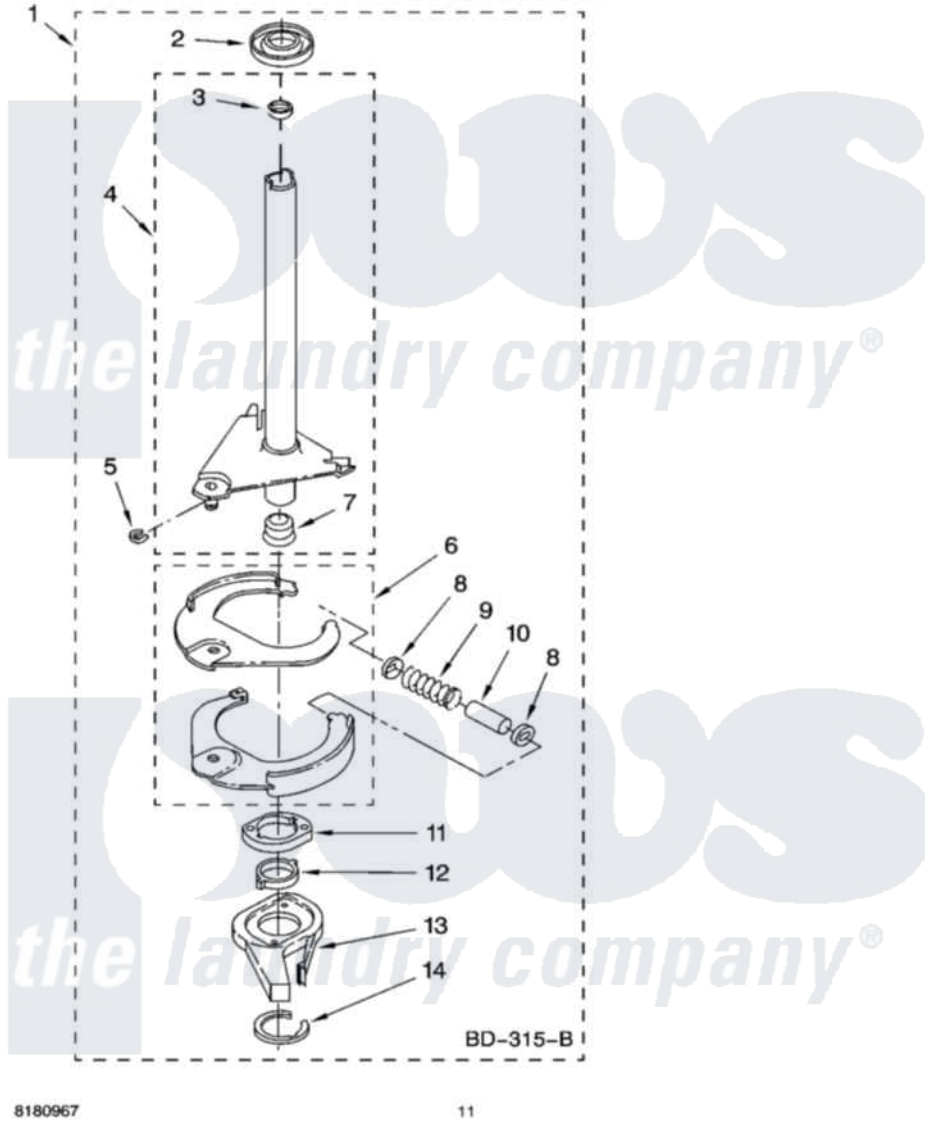

Whirlpool LSQ9010PW6 07 - BRAKE AND DRIVE TUBE PARTS

BRAKE AND DRIVE TUBE PARTS

For Models: LSQ9010PW6, LSQ9010PG6
(White/Grey) (Biscuit/Gold)

8180967

11

Whirlpool [Residential Whirlpool LSQ9010PW6 Washer Parts](#) Parts Diagram 07 - BRAKE AND DRIVE TUBE PARTS
Click on the part number to view part

Item	Original Part Number	Replaced By	Status	Part Description
1	388952	285792		Basketdrive
2	62658			Ring, Thrust
3	356427			Seal, Spin Pinion
4	64027	64208		Tube-Spin
5	64035	W10083190		Ring, Retaining
6	64232	285438		Shoe-Brake
7	62703	8546462		"T" Bearing, Spin Tube
8	3353956	285658		Sleeve
9	387806		Not Available	Spring, Brake
10	3355360	285658		Sleeve
11	661516	8546461		Cam, Brake Release
12	63022			Sleeve, Cam
13	64194	285790		Lining
14	90368	W10083200		Ring, Retaining
"	N/A		Not Available	FOLLOWING PARTS NOT ILLUSTRATED
"	285208			Lubricant