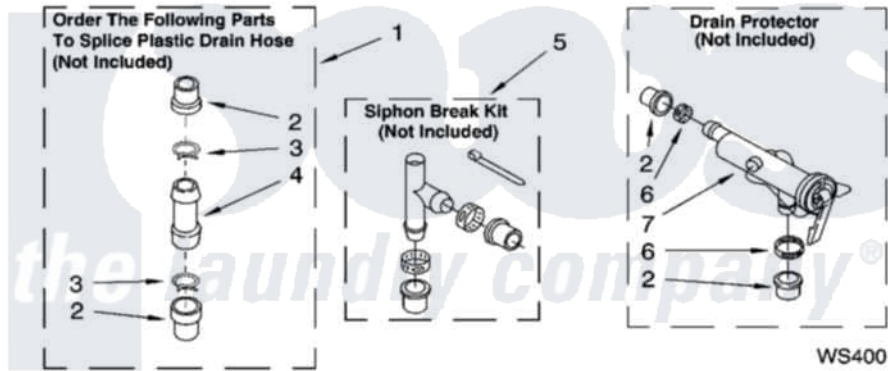

**Whirlpool LSQ9010PW6 09 - WATER SYSTEM PARTS, OPTIONAL PARTS
(NOT INCLUDED)**

WATER SYSTEM PARTS

For Models: LSQ9010PW6, LSQ9010PG6
(White/Grey) (Biscuit/Gold)

8180967

13

Whirlpool [Residential Whirlpool LSQ9010PW6 Washer Parts](#) Parts Diagram 09 - WATER SYSTEM PARTS,
OPTIONAL PARTS (NOT INCLUDED)
[Click on the part number to view part](#)

Item	Original Part Number	Replaced By	Status	Part Description
1	285442			Water System Parts
2	285321			Water System Parts
3	370447	285655		Clamp, Hose
4	16272			Connector, Straight
5	285320			Water System Parts
6	65349	285655		Clamp, Hose
7	367031			Water System Parts
	72017			Paint, Touch-Up
"	4392899			Paint, Touch-Up
"	350938			Paint, Pressurized Spray B
"	350930			Paint, Pressurized Spray B
"	4392901			Paint, Pressurized Spray
"	799344			Paint, Touch-Up)
"	4392900			Paint, Bulk)
"	N/A		Not Available	OIL