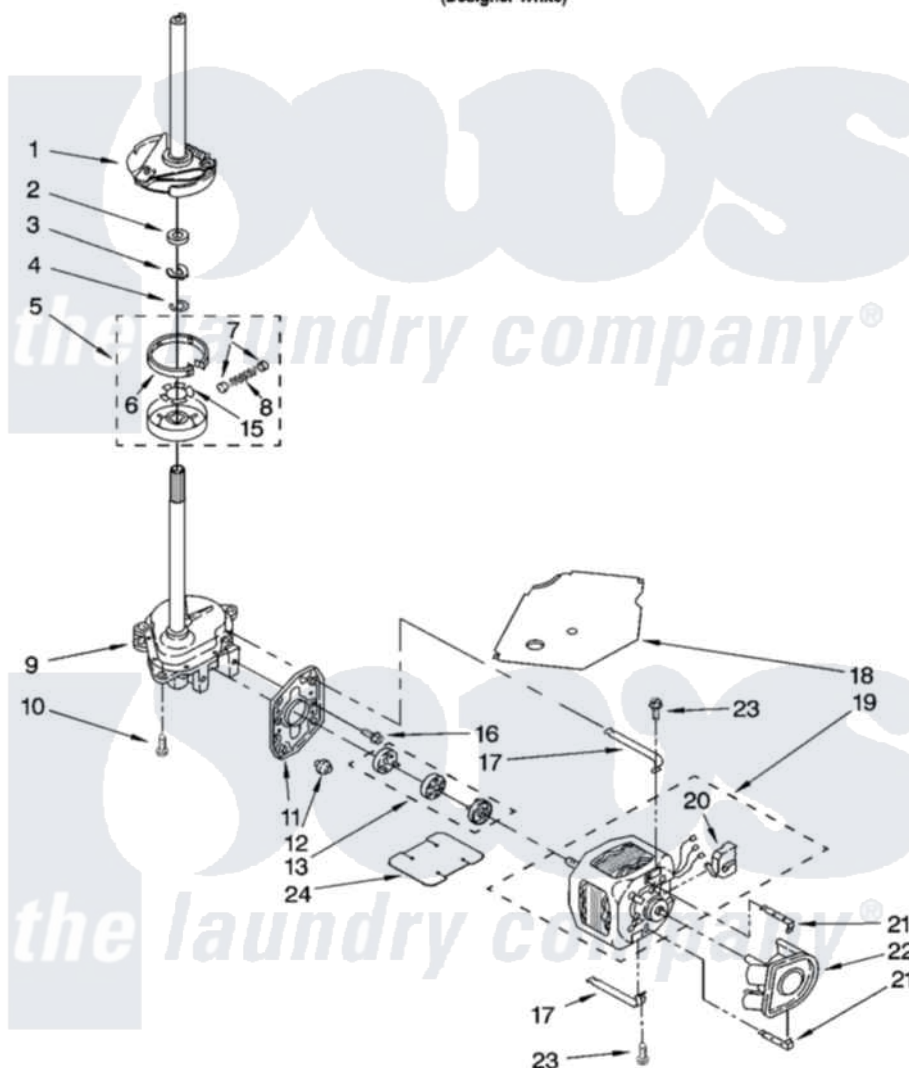

Whirlpool LSQ9030PQ0 05 - BRAKE, CLUTCH, GEARCASE, MOTOR AND PUMP PARTS

BRAKE, CLUTCH, GEARCASE, MOTOR AND PUMP PARTS

For Model: LSQ9030PQ0
(Designer White)

8

8180379

Whirlpool [Residential Whirlpool LSQ9030PQ0 Washer Parts](#) Parts Diagram 05 - BRAKE, CLUTCH, GEARCASE, MOTOR AND PUMP PARTS
Click on the part number to view part

Item	Original Part Number	Replaced By	Status	Part Description
1	388952	285792		Basketdrive
2	63292			Washer, Spin Tube Thrust
3	62697	W10080230		Ring, Spin Tube Support
4	63283	285353		Ring
5	3951311	285785		Clutch
6	3951308	285790		Lining
7	62646			Cap, Clutch Spring
8	3946792			Spring And Damper Assembly
9	3360630	3360629		Gearcase
10	3357334	3400516		Screw Anti-Rattle
11	62611			Plate, Motor Mount To Gearcase
12	62691			Grommet, Motor
13	285753	285753A		Coupling
15	3355454			Clip, Main Drive

16	3400516		Screw Anti-Rattle
17	3349637	W10086010	Retainer, Motor
18	3362089		Shield, Tub To Motor
19	8528157	661600	Motor, Main Drive
20	3952056		Switch, Main Drive Motor
21	8546127		Retainer, Pump
22	3363394		Pump
23	3387485	273556	Screw, 10-16 X 5/8
24	3946532		Shield, Motor