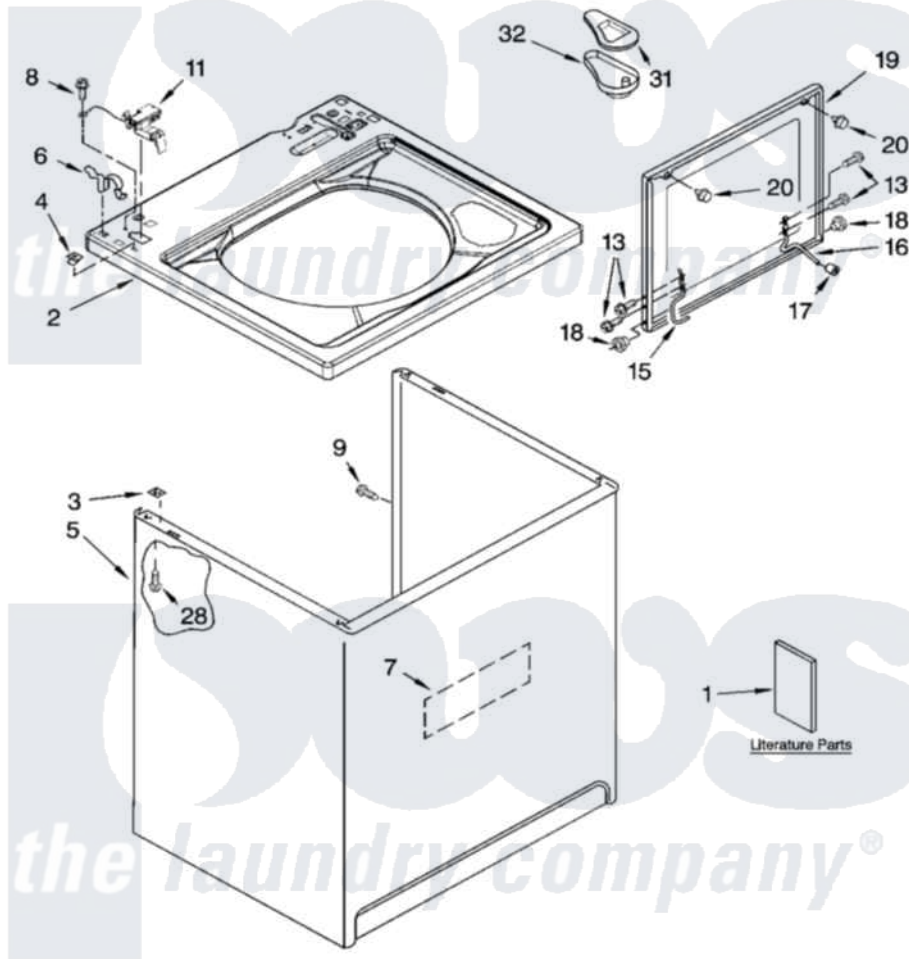

# Whirlpool LSQ9030PQ1 01 - TOP AND CABINET PARTS

## TOP AND CABINET PARTS

For Model: LSQ9030PQ1  
(Designer White)

AUTOMATIC  
WASHER

8-04 Litho in U.S.A. (drd)

1

Part No. 8180509

[Whirlpool Residential Whirlpool LSQ9030PQ1 Washer Parts](#) Parts Diagram 01 - TOP AND CABINET PARTS

[Click on the part number to view part](#)

Item	Original Part Number	Replaced By	Status	Part Description
1	3956025		Not Available	Installation Instructions
"	3955907		Not Available	Feature Sheet
"	3955869		Not Available	Use & Care Guide
"	3956341		Not Available	Energy Guide
"	8557303		Not Available	Wiring Diagram
"	N/A		Not Available	Following May Be Purchased DO-IT-YOURSELF REPAIR MANUALS
"	<a href="#">4313896</a>			Do-It-Yourself Repair Manuals
2	8543451	<a href="#">8543447</a>		Top
3	62750			Spacer, Cabinet To Top (4)
4	<a href="#">357213</a>			Nut, Push-In
5	<a href="#">63424</a>			Cabinet
6	<a href="#">62780</a>			Clip, Top And Cabinet And Rear Panel
7	<a href="#">3976348</a>			Absorber, Sound
8	<a href="#">3351614</a>			Screw, Gearcase Cover Mounting

9	3357011	<a href="#">308685</a>	Side Trim )
11	<a href="#">8318084</a>		Switch, Lid
13	355274	<a href="#">W10119828</a>	Screw, Lid Hinge Mounting
15	8559336	<a href="#">W10225136</a>	Hinge 7 Pad Assembly
16	<a href="#">54583</a>		Hinge, Lid
17	<a href="#">19119</a>		Bumper, Lid Hinge
18	<a href="#">8319539</a>		Bearing, Lid Hinge
19	8558398	<a href="#">W10193861</a>	Lid
20	<a href="#">9724509</a>		Bumper, Lid
28	<a href="#">3390631</a>		Screw, 10-16 X 3/8
31	<a href="#">3955788</a>		Cover, Dispenser
32	<a href="#">8519517</a>		Dispenser, Bleach