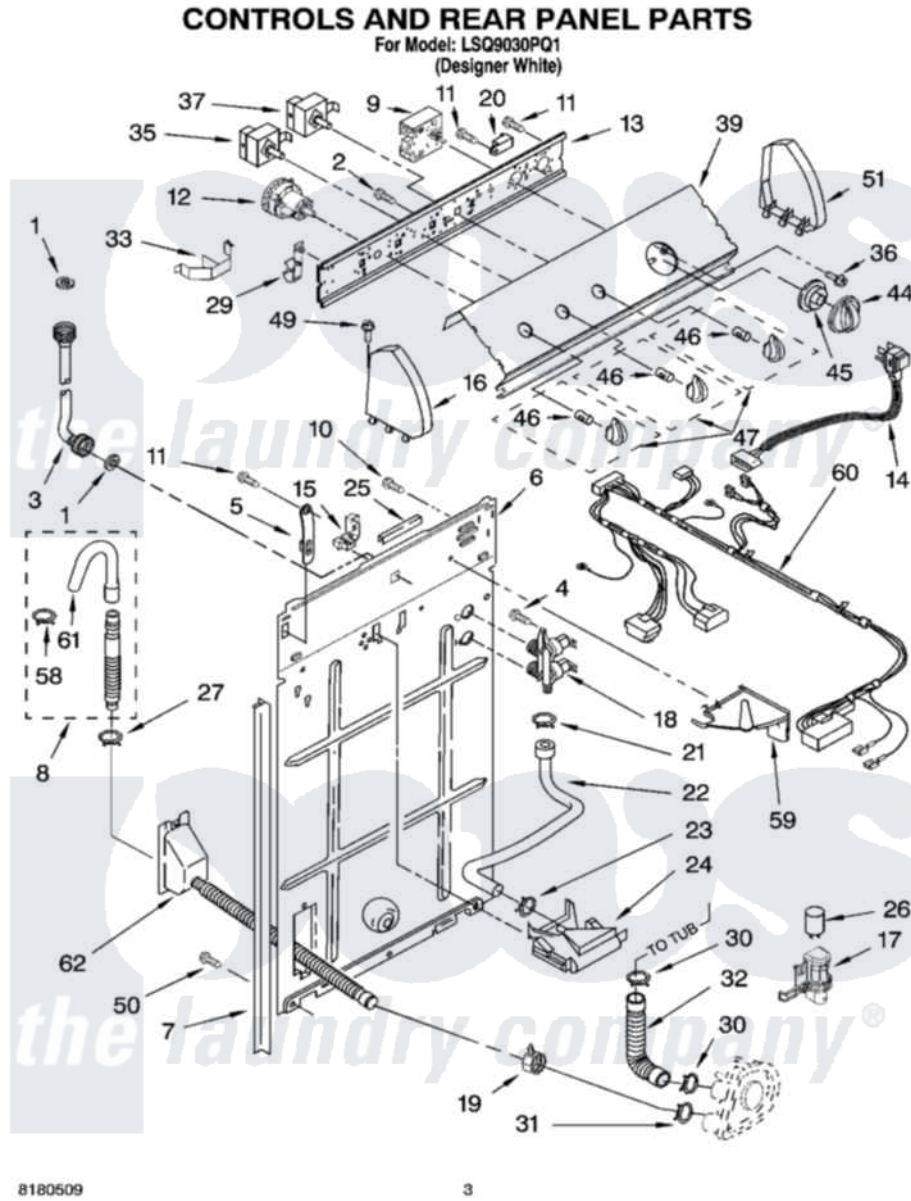

Whirlpool LSQ9030PQ1 02 - CONTROLS AND REAR PANEL PARTS

Whirlpool Residential Whirlpool LSQ9030PQ1 Washer Parts Parts Diagram 02 - CONTROLS AND REAR PANEL PARTS
Click on the part number to view part

Item	Original Part Number	Replaced By	Status	Part Description
1	3976300	16123		Washer Inlet-Hose Miscellaneous Parts Must be Ordered Separately.
2	3400073			Screw, Ground
3	3949374	89503		Hose-Inlet
"	3949375	89503		Hose-Inlet
4	9740848			Screw, Mixing Valve Mounting
5	8318255	8568314		Strap, Console
6	3357978			Panel, Rear
7	62747			Pad, Rear Panel
8	3951609	285664		Hose
"	661577	285666		Hose
"	3357090	285702		Hose
9	8557301			Timer, Control
10	3351614			Screw, Gearcase Cover Mounting
11	90767			Screw, 8A X 3/8 HeX Washer Head Tapping

12	3366847	W10337780	Switch-WL
13	3948608		Bracket, Control
14	661661	285800	Cord-Power
15	3952821	285777	Relief-Str
16	8271365	279962	Endcap
17	8318046		Clip, Capacitor
18	3952164	285805	Valve-Inlet
19	3976395		Restraint, Hose
20	694419		Mini-Buzzer
21	301958	596669	Clamp, Manifold
22	8541607	3357328	Hose, Vacuum Break
23	370450	596669	Clamp, Manifold
24	387606	3360977	Break-Vac
25	303294	3367669	Protector, Edge
26	661606	8572717	Capacitor, Motor Start
27	3366912	356138	Clamp, Hose
29	8317975		Restraint, Harness
30	3363366	616099	Clamp
31	8317496	285655	Clamp, Hose
32	3951449	285871	Hose
33	8055003		Clip, Harness And Pressure Switch
35	661612	W10168256	Switch, Water Temperature
36	3400818		Screw, Timer Mounting
37	3949180	W10168257	Switch, Rotary
39	3956571		Panel, Console
44	8544943		Knob, Timer
45	8544947		Dial, Timer
46	8536939		Clip, Knob
47	8544935		Knob, Control
49	388326		Screw, 8-18 X 1.25
50	62863	3390631	Screw, 10-16 X 3/8
51	8271359	279962	Endcap
58	3366913	3357331	Clamp, Drain
59	8539874		Shield, Suds
60	3957255		Harness, Wiring
61	3357027		Nozzle, Hose Drain
62	8317940	W10358149	Drain Hose Assembly