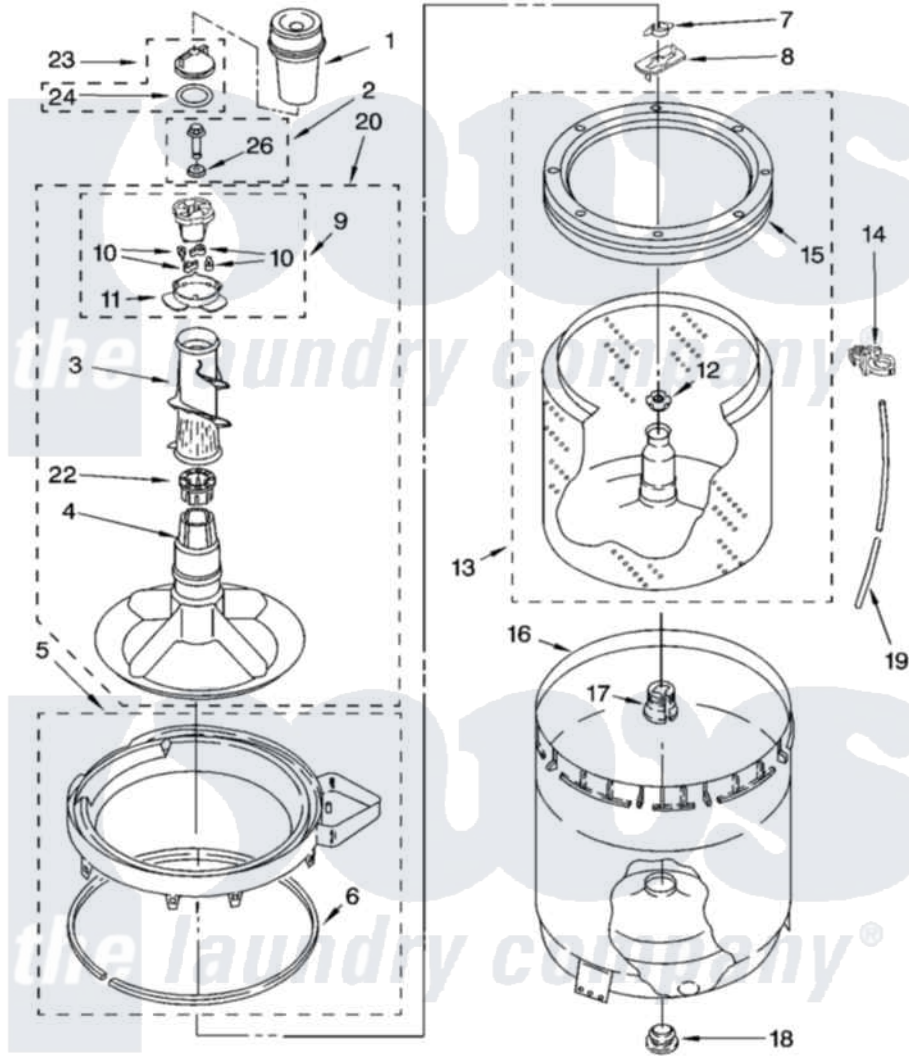

Whirlpool LSQ9030PQ1 03 - AGITATOR, BASKET AND TUB PARTS

AGITATOR, BASKET AND TUB PARTS

For Model: LSQ9030PQ1
(Designer White)

8180509

5

Whirlpool Residential Whirlpool LSQ9030PQ1 Washer Parts Parts Diagram 03 - AGITATOR, BASKET AND TUB PARTS

[Click on the part number to view part](#)

Item	Original Part Number	Replaced By	Status	Part Description
1	63580			Dispenser, Fabric Softener
2	358237			Screw And Washer
3	3363003			Mover, Clothes
4	3951632			Agitator
5	8528150	W10445870		Ring-Tub
6	3976308			Gasket, Tub Ring
7	3354845			Clip, Agitator
8	3355921	8543666		Washer, Agitator
9	3951682	285809		Cam-Agitator
10	3366877	80040		Dog-Agitator
11	3952374			Bearing, Driven Cam
12	21366			Nut, Spanner
13	8526016	W10389328		Clothes Container, Assembly
14	2219077			Clip, Pressure Switch Hose
15	8519788	387240		Ring, Balance
16	63849			Strain Relief, Power Cord

17	389140		Tub Block, Basket Drive
18	383727		Gasket, Centerpodt
19	3347780	353244	Hose, Pressure Switch
20	3951744		Agitator Assembly
22	3951608		Spacer, Thrust
23	3354733	W10074580	Cap, Barrier
24	3348855	W10072840	Fabric Softener
26	3949550		Washer