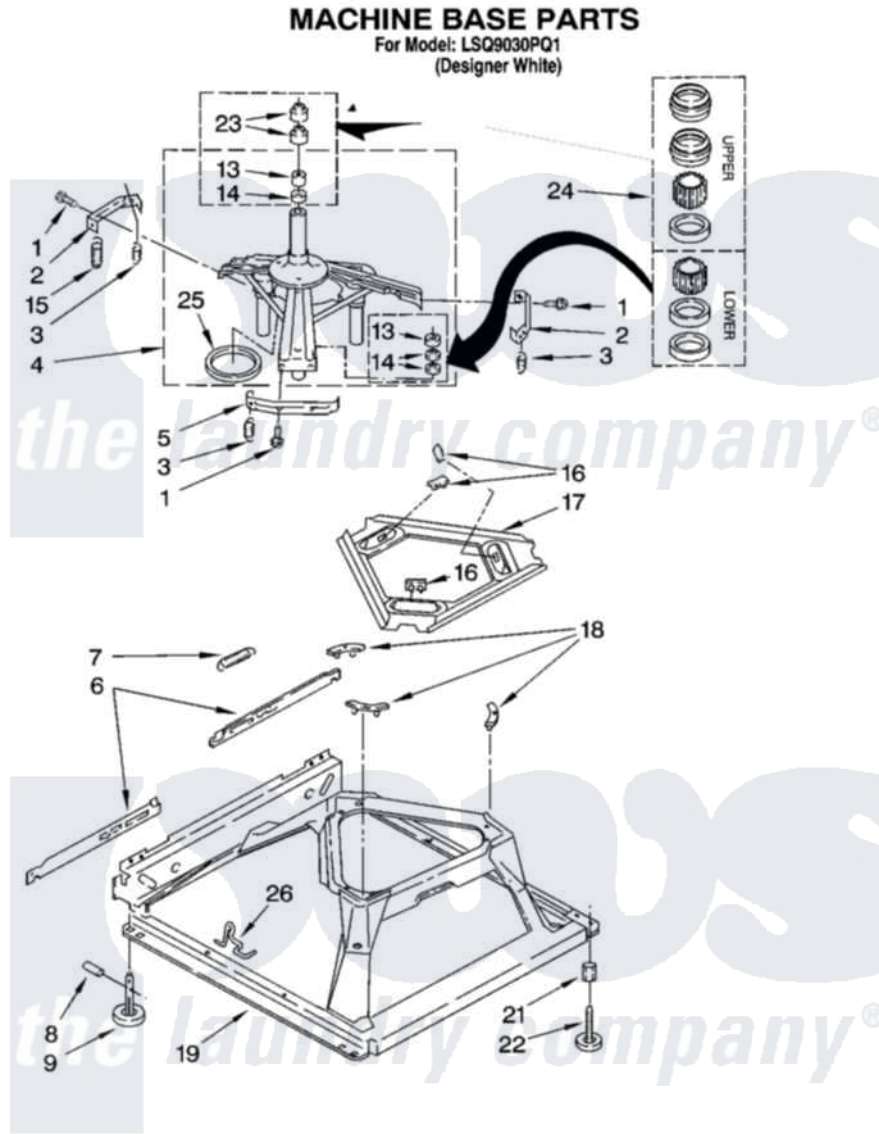

Whirlpool LSQ9030PQ1 04 - MACHINE BASE PARTS

8180509

7

Whirlpool [Residential Whirlpool LSQ9030PQ1 Washer Parts](#) Parts Diagram 04 - MACHINE BASE PARTS
Click on the part number to view part

Item	Original Part Number	Replaced By	Status	Part Description
1	3400076			Screw, Bracket Mounting
2	64067			Bracket, Spring Outer
3	63907			Spring, Suspension
4	3362087	280184		Support
5	64065			Bracket, Spring Outer
6	63466			Link, Leveling Mechanism
7	62597	8316845		Spring
8	62837			Pin, Knurled
9	62596	285244		Feet-Leveling
13	3347047	8546455		Bearing, Centerpost
14	357409	359449		Seal, Agitator Shaft
15	388492	W10250667		Spring, Counterweight
16	62568	285219		Pad
17	3946509			Plate, Suspension
18	3363660	285744		Pad
19	3946512	285771		Base

21	3359452		Nut, Lock
22	389102	W10001130	Foot, Leveling
23	356934	8577376	Seal, Centerpost
24	285203		Centerpost Bearing Kit
25	63134		Ring, Sound Deadening
26	63806	W10145155	Retainer, Suspension Spring