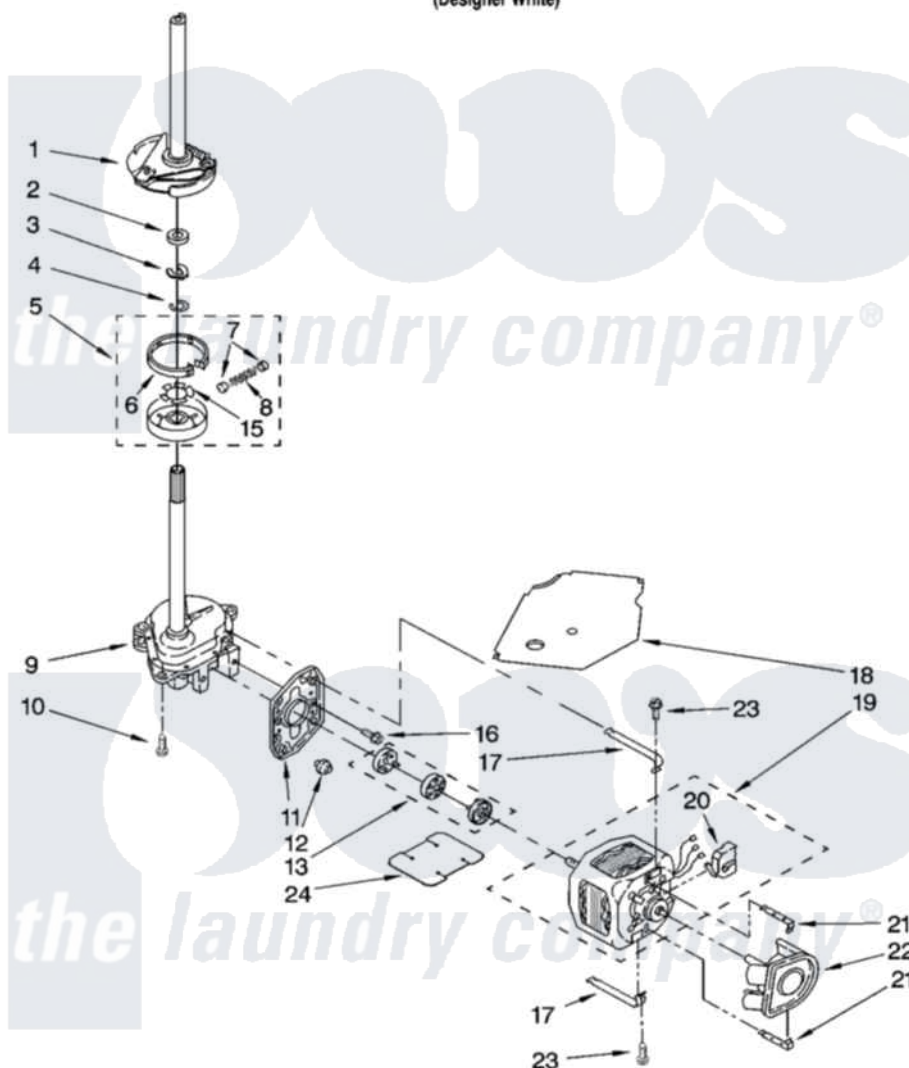

Whirlpool LSQ9030PQ1 05 - BRAKE, CLUTCH, GEARCASE, MOTOR AND PUMP PARTS

BRAKE, CLUTCH, GEARCASE, MOTOR AND PUMP PARTS

For Model: LSQ9030PQ1
(Designer White)

8

8180509

Whirlpool [Residential Whirlpool LSQ9030PQ1 Washer Parts](#) Parts Diagram 05 - BRAKE, CLUTCH, GEARCASE, MOTOR AND PUMP PARTS
Click on the part number to view part

Item	Original Part Number	Replaced By	Status	Part Description
1	388952	285792		Basketdrive
2	63292			Washer, Spin Tube Thrust
3	62697	W10080230		Ring, Spin Tube Support
4	63283	285353		Ring
5	3951311	285785		Clutch
6	3951308	285790		Lining
7	62646			Cap, Clutch Spring
8	3946792			Spring And Damper Assembly
9	3360630	3360629		Gearcase
10	3357334	3400516		Screw Anti-Rattle
11	62611			Plate, Motor Mount To Gearcase
12	62691			Grommet, Motor
13	285753	285753A		Coupling
15	3355454			Clip, Main Drive

16	3400516		Screw Anti-Rattle
17	3349637	W10086010	Retainer, Motor
18	3362089		Shield, Tub To Motor
19	8528157	661600	Motor, Main Drive
20	3952056		Switch, Main Drive Motor
21	8546127		Retainer, Pump
22	3363394		Pump
23	3387485	273556	Screw, 10-16 X 5/8
24	3946532		Shield, Motor