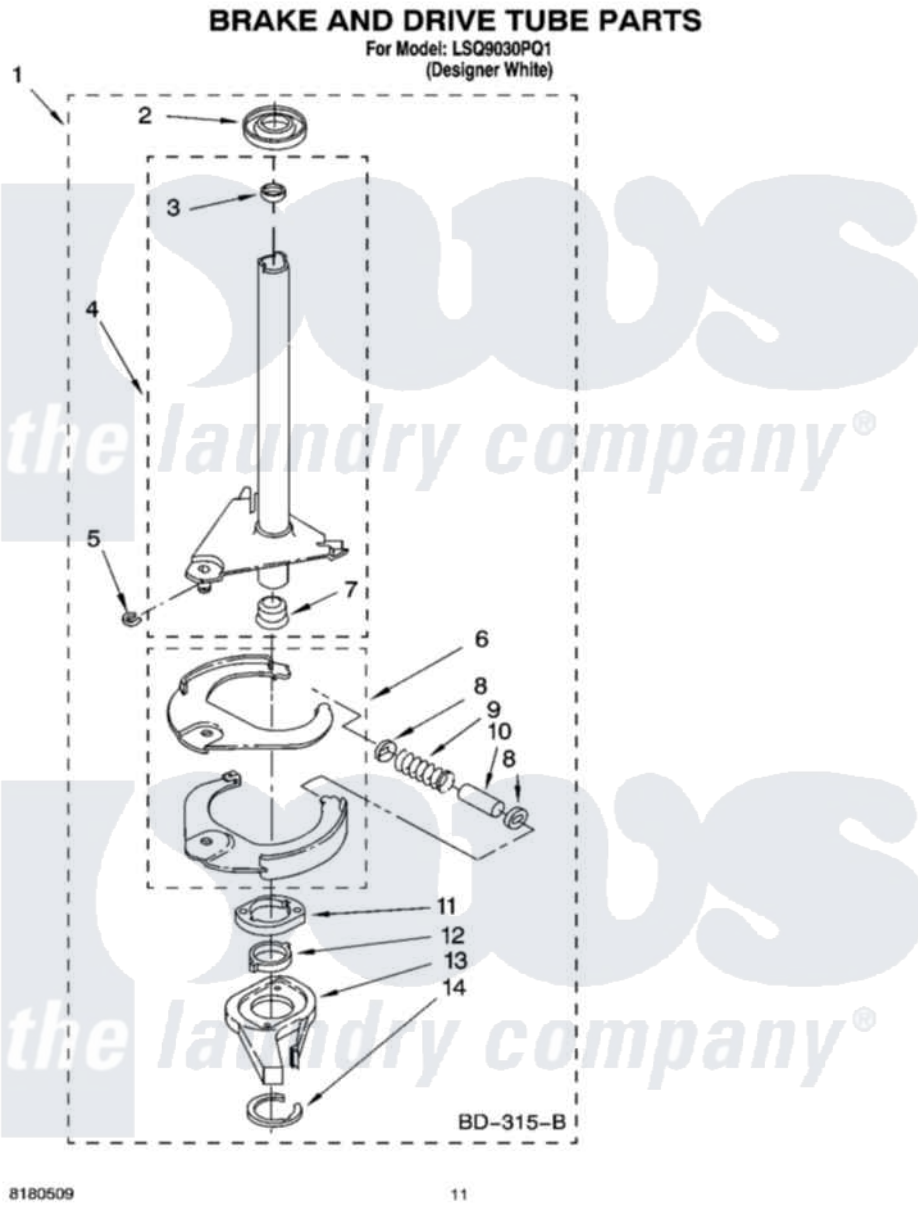

Whirlpool LSQ9030PQ1 07 - BRAKE AND DRIVE TUBE PARTS

Whirlpool [Residential Whirlpool LSQ9030PQ1 Washer Parts](#) Parts Diagram 07 - BRAKE AND DRIVE TUBE PARTS
Click on the part number to view part

Item	Original Part Number	Replaced By	Status	Part Description
1	388952	285792		Basketdrive
2	62658			Ring, Thrust
3	356427			Seal, Spin Pinion
4	64027	64208		Tube-Spin
5	64035	W10083190		Ring, Retaining
6	64232	285438		Shoe-Brake
7	62703	8546462		"T" Bearing, Spin Tube
8	3353956	285658		Sleeve
9	387806		Not Available	Spring, Brake
10	3355360	285658		Sleeve
11	661516	8546461		Cam, Brake Release
12	63022			Sleeve, Cam
13	64194	285790		Lining
14	90368	W10083200		Ring, Retaining
"	N/A		Not Available	FOLLOWING PARTS NOT ILLUSTRATED
"	285208			Lubricant