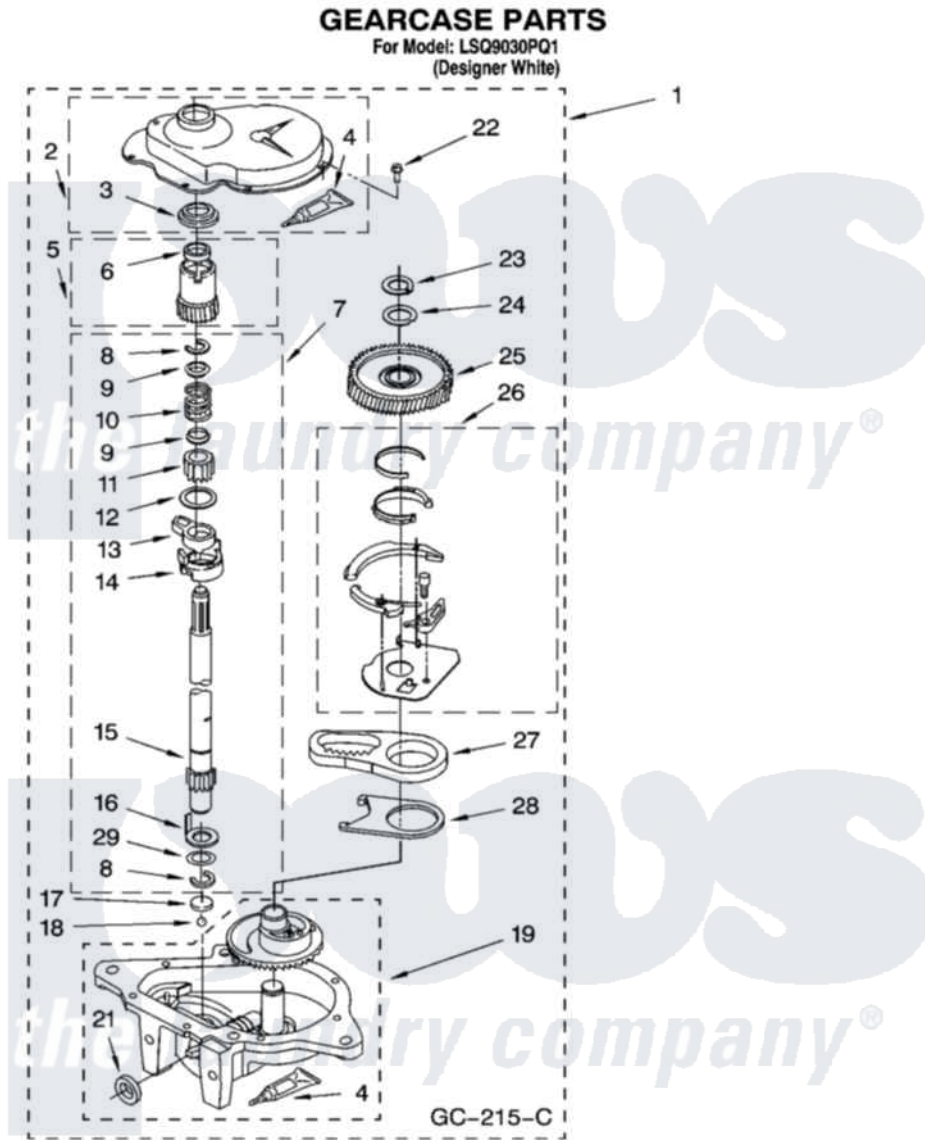

Whirlpool LSQ9030PQ1 08 - GEARCASE PARTS

12

8180509

Whirlpool Residential Whirlpool LSQ9030PQ1 Washer Parts Parts Diagram 08 - GEARCASE PARTS
Click on the part number to view part

Item	Original Part Number	Replaced By	Status	Part Description
1	3360630	3360629		Gearcase
2	285202			Cover, Gearcase
3	3349985			Seal, Gearcase Cover
4	285195			Sealer Sealer, Gasket
5	63320	285362		Gear and Pinion
6	356427			Seal, Spin Pinion
7	389387			Shaft, Agitator
8	90369		Not Available	Ring, Retaining (2)
9	62677			Retainer, Spring
10	62676			Spring, Agitator
11	63273	285509		Shaft, Agitator
12	62619			Washer, Agitator Gear
13	62580	285206		Cam-Agitator
14	62581	285206		Cam-Agitator
15	285509			Shaft, Agitator
16	62618			Washer, Cam Thrust

17	16018	285205	Bearing
18	85529	285205	Bearing
19	389230	285515	Gearcase
21	285352		Seal Kit, Thrust Plug
22	3351614		Screw, Gearcase Cover Mounting
23	3362552	285765	Ring-Retr
24	285735	285766	Washer Kit, Thrust
25	62570	285362	Gear and Pinon
26	388253	999516	Shelf-Glas
27	3349296	8546456	Rack, Connecting
28	62621		Actuator, Shift
29	388815		Washer, Intermediate 1 3976263 Miscellaneous Parts Bag 2 3976300 Washer, Inlet Hose 3 3366913 Clamp, Hose