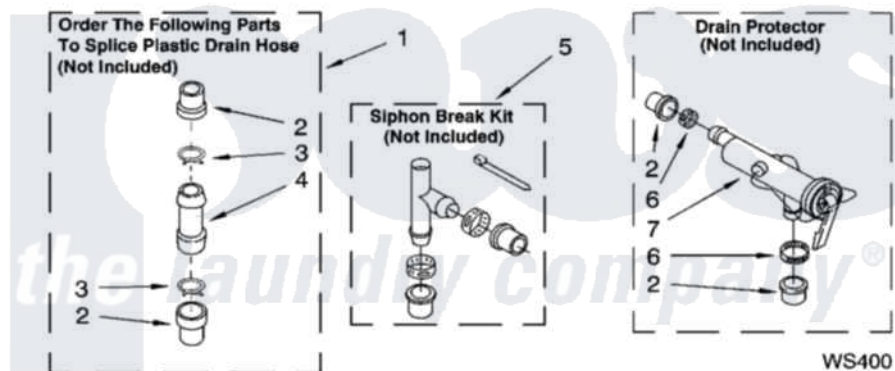

Whirlpool LSQ9030PQ1 09 - WATER SYSTEM PARTS, MISCELLANEOUS PARTS, OPTIONAL PARTS (NOT INCLUDED)

WATER SYSTEM PARTS

For Model: LSQ9030PQ1
(Designer White)

8180509

13

Whirlpool [Residential Whirlpool LSQ9030PQ1 Washer Parts](#) Parts Diagram 09 - WATER SYSTEM PARTS, MISCELLANEOUS PARTS, OPTIONAL PARTS (NOT INCLUDED)

[Click on the part number to view part](#)

Item	Original Part Number	Replaced By	Status	Part Description
1	285442			Water System Parts
2	285321			Water System Parts
3	370447	285655		Clamp, Hose
4	16272			Connector, Straight
5	285320			Water System Parts
6	65349	285655		Clamp, Hose
7	367031			Water System Parts
1	3976263	285654		Parts-Misc
2	3976300	16123		Washer Inlet-Hose Miscellaneous Parts Must be Ordered Separately.
3	3366912	356138		Clamp, Hose
4	3366913	3357331		Clamp, Drain
5	3359452			Nut, Lock
6	389102	W10001130		Foot, Leveling