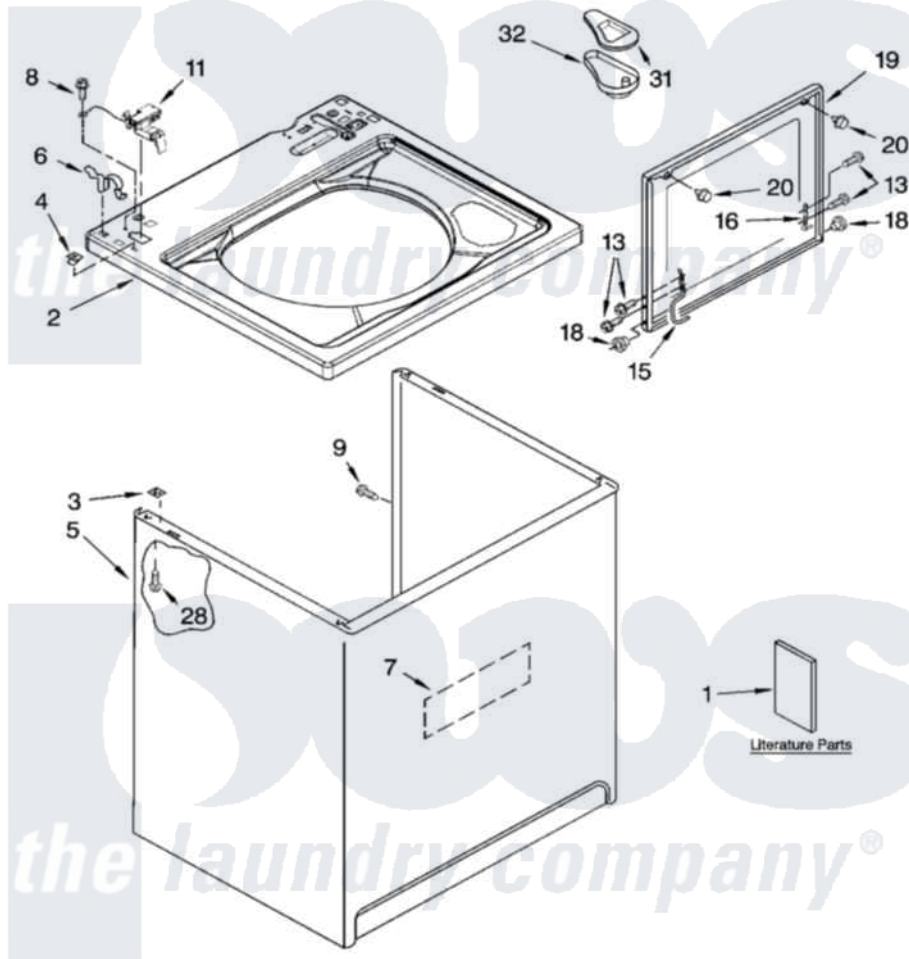

Whirlpool LSQ9030PQ2 01 - TOP AND CABINET PARTS

TOP AND CABINET PARTS

For Model: LSQ9030PQ2
(Designer White)

AUTOMATIC
WASHER

5-05 Litho in U.S.A. (dtd)

1

Part No. 8180654

[Whirlpool Residential Whirlpool LSQ9030PQ2 Washer Parts](#) Parts Diagram 01 - TOP AND CABINET PARTS

[Click on the part number to view part](#)

Item	Original Part Number	Replaced By	Status	Part Description
1	3957165		Not Available	Installation Instructions
"	3955907		Not Available	Feature Sheet
"	3955869		Not Available	Use & Care Guide
"	3957455		Not Available	Energy Guide
"	8557303		Not Available	Wiring Diagram
"	N/A		Not Available	Following May Be Purchased DO-IT-YOURSELF REPAIR MANUALS
"	4313896			Do-It-Yourself Repair Manuals
2	8543451	8543447		Top
3	62750			Spacer, Cabinet To Top (4)
4	357213			Nut, Push-In
5	63424			Cabinet
6	62780			Clip, Top And Cabinet And Rear Panel
7	3976348			Absorber, Sound
8	3351614			Screw, Gearcase Cover Mounting

9	3357011	308685	Side Trim)
11	8318084		Switch, Lid
13	355274	W10119828	Screw, Lid Hinge Mounting
15	8559336	W10225136	Hinge 7 Pad Assembly
16	91770		Hinge, Lid
18	8319539		Bearing, Lid Hinge
19	8558398	W10193861	Lid
20	9724509		Bumper, Lid
28	3390631		Screw, 10-16 X 3/8
31	3955788		Cover, Dispenser
32	8519517		Dispenser, Bleach