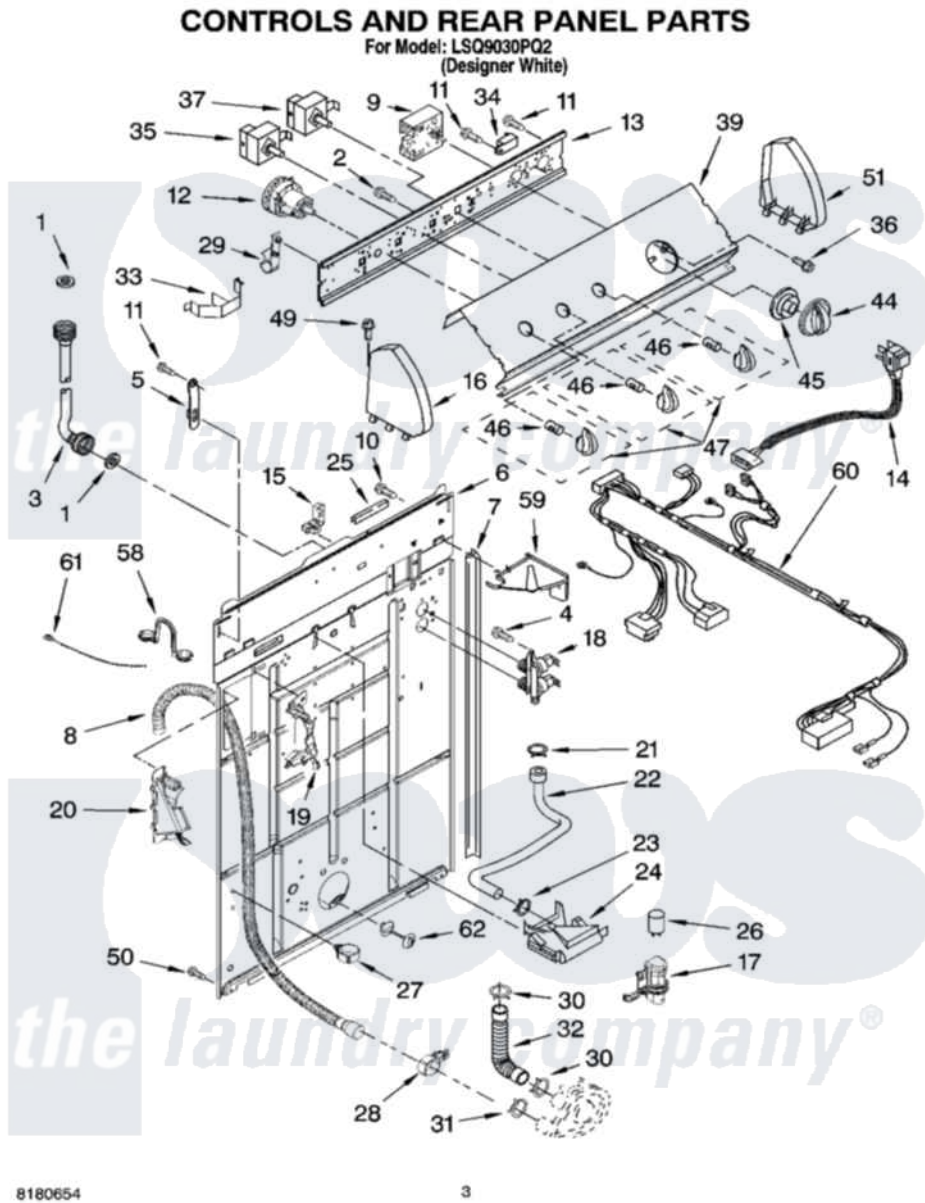

Whirlpool LSQ9030PQ2 02 - CONTROLS AND REAR PANEL PARTS

Whirlpool Residential Whirlpool LSQ9030PQ2 Washer Parts Parts Diagram 02 - CONTROLS AND REAR PANEL PARTS
Click on the part number to view part

Item	Original Part Number	Replaced By	Status	Part Description
1	3976300	16123		Washer Inlet-Hose Miscellaneous Parts Must be Ordered Separately.
2	3400073			Screw, Ground
3	8571377	89503		Hose-Inlet
"	8571378	89503		Hose-Inlet
4	9740848			Screw, Mixing Valve Mounting
5	8568314			Strap, Console
6	8318015			Panel, Rear
7	62747			Pad, Rear Panel
8	8559373	W10096921		Drain Hose Assembly
9	8557301			Timer, Control
10	3351614			Screw, Gearcase Cover Mounting
11	90767			Screw, 8A X 3/8 HeX Washer Head Tapping
12	3366847	W10337780		Switch-WL
13	3948608			Bracket, Control

14	661661	285800	Cord-Power
15	3952821	285777	Relief-Str
16	8271365	279962	Endcap
17	8318046		Clip, Capacitor
18	3952164	285805	Valve-Inlet
19	8541669		Bucket, Drain Hose
"	BLANK	Not Available	(Left Half)
20	8541658		Bucket, Drain Hose
"	BLANK	Not Available	(Right Half)
21	301958	596669	Clamp, Manifold
22	8541607	3357328	Hose, Vacuum Break
23	370450	596669	Clamp, Manifold
24	387606	3360977	Break-Vac
25	303294	3367669	Protector, Edge
26	661606	8572717	Capacitor, Motor Start
27	8541667		Clamp, Hose
28	8541668		Clamp, Hose
29	8317975		Restraint, Harness
30	3363366	616099	Clamp
31	8317496	285655	Clamp, Hose
32	3951449	285871	Hose
33	8055003		Clip, Harness And Pressure Switch
34	694419		Mini-Buzzer
35	661612	W10168256	Switch, Water Temperature
36	3400818		Screw, Timer Mounting
37	3949180	W10168257	Switch, Rotary
39	3956571		Panel, Console
44	8544943		Knob, Timer
45	8544947		Dial, Timer
46	8536939		Clip, Knob
47	8544935		Knob, Control
49	388326		Screw, 8-18 X 1.25
50	62863	3390631	Screw, 10-16 X 3/8
51	8271359	279962	Endcap
58	8541672	8577378	U-Bend, Drain Hose
59	8539874		Shield, Suds
60	3957255		Harness, Wiring
61	3347868	W10339879	Tie, Cable
62	8519200		Support, Rear Panel