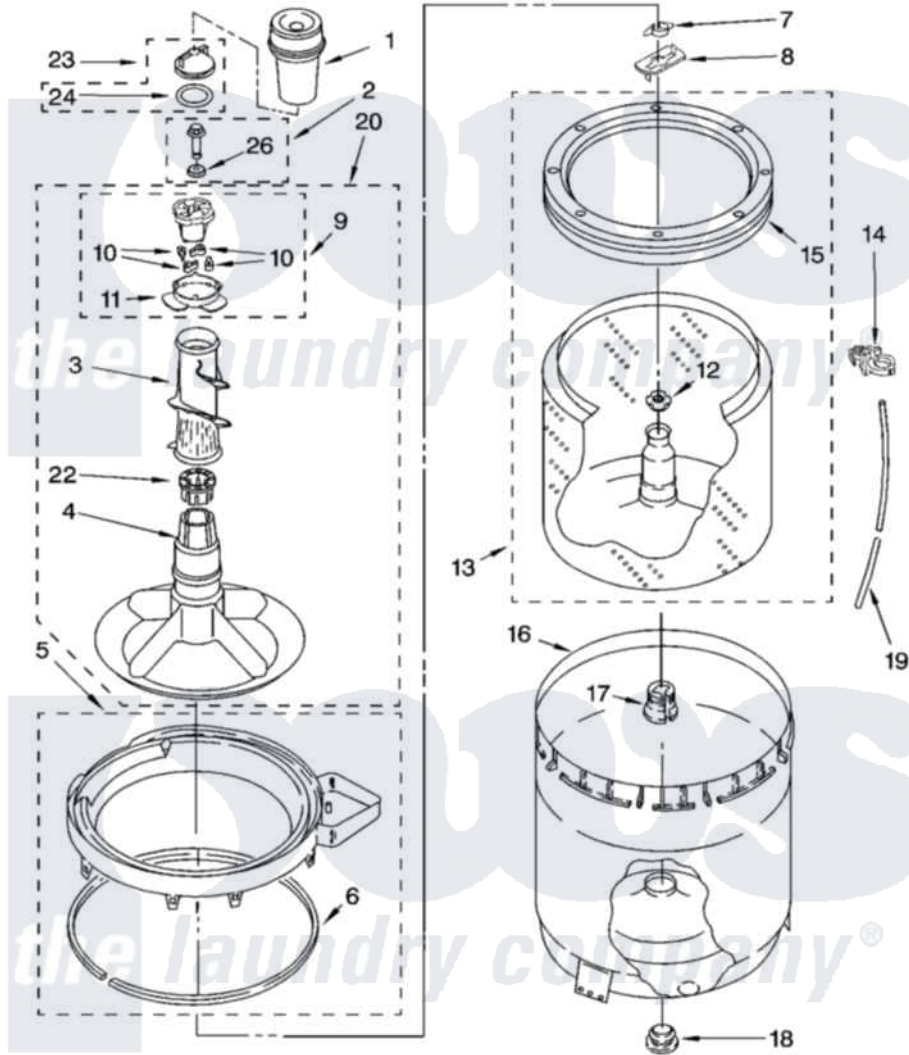

# Whirlpool LSQ9030PQ2 03 - AGITATOR, BASKET AND TUB PARTS

## AGITATOR, BASKET AND TUB PARTS

For Model: LSQ9030PQ2  
(Designer White)

8180654

5

Whirlpool Residential Whirlpool LSQ9030PQ2 Washer Parts Parts Diagram 03 - AGITATOR, BASKET AND TUB PARTS

[Click on the part number to view part](#)

Item	Original Part Number	Replaced By	Status	Part Description
1	<a href="#">63580</a>			Dispenser, Fabric Softener
2	<a href="#">358237</a>			Screw And Washer
3	<a href="#">3363003</a>			Mover, Clothes
4	<a href="#">3951632</a>			Agitator
5	8528150	<a href="#">W10445870</a>		Ring-Tub
6	<a href="#">3976308</a>			Gasket, Tub Ring
7	<a href="#">3354845</a>			Clip, Agitator
8	3355921	<a href="#">8543666</a>		Washer, Agitator
9	3951682	<a href="#">285809</a>		Cam-Agitator
10	3366877	<a href="#">80040</a>		Dog-Agitator
11	<a href="#">3952374</a>			Bearing, Driven Cam
12	<a href="#">21366</a>			Nut, Spanner
13	8526016	<a href="#">W10389328</a>		Clothes Container, Assembly
14	<a href="#">2219077</a>			Clip, Pressure Switch Hose
15	8519788	<a href="#">387240</a>		Ring, Balance
16	<a href="#">63849</a>			Strain Relief, Power Cord

17	<a href="#">389140</a>		Tub Block, Basket Drive
18	<a href="#">383727</a>		Gasket, Centerpodt
19	3347780	<a href="#">353244</a>	Hose, Pressure Switch
20	<a href="#">3951744</a>		Agitator Assembly
22	<a href="#">3951608</a>		Spacer, Thrust
23	3354733	<a href="#">W10074580</a>	Cap, Barrier
24	3348855	<a href="#">W10072840</a>	Fabric Softener
26	<a href="#">3949550</a>		Washer