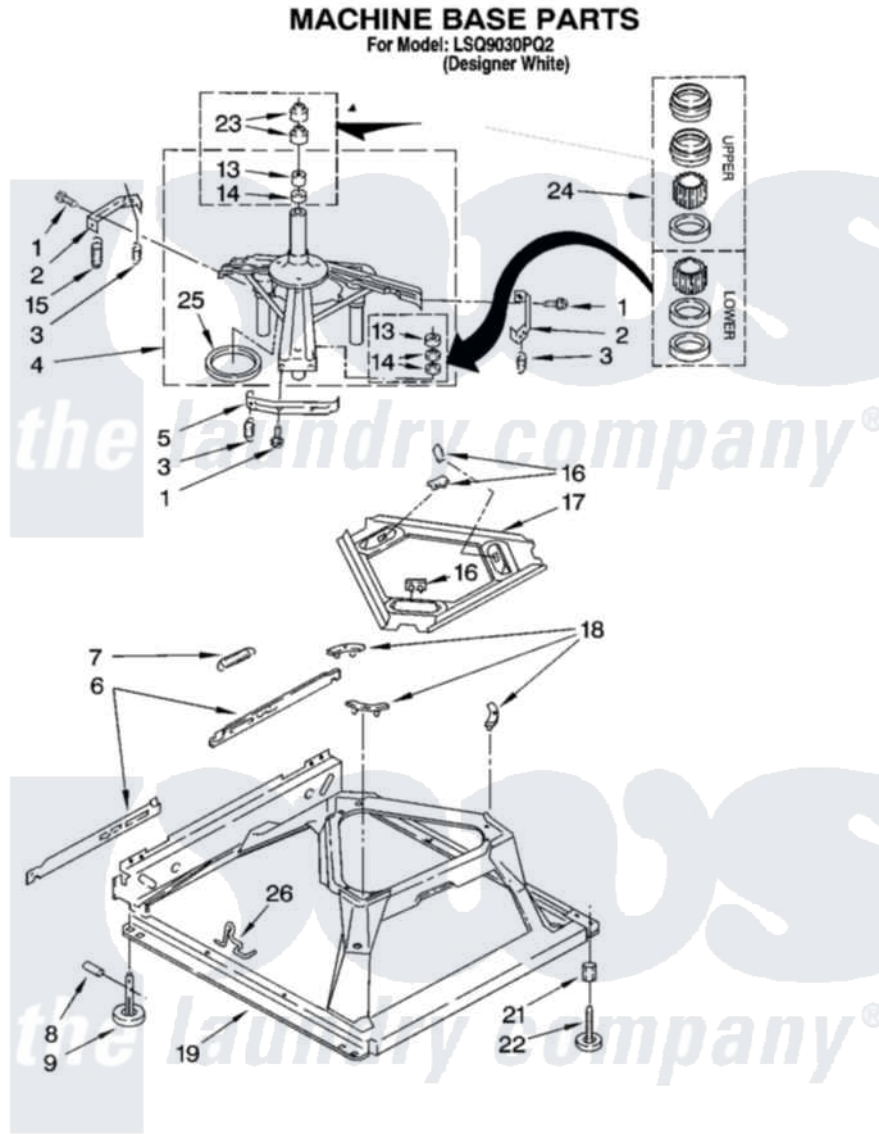

Whirlpool LSQ9030PQ2 04 - MACHINE BASE PARTS

8180654

7

Whirlpool [Residential Whirlpool LSQ9030PQ2 Washer Parts](#) Parts Diagram 04 - MACHINE BASE PARTS
Click on the part number to view part

Item	Original Part Number	Replaced By	Status	Part Description
1	3400076			Screw, Bracket Mounting
2	64067			Bracket, Spring Outer
3	63907			Spring, Suspension
4	8575214	280184		Support
5	64065			Bracket, Spring Outer
6	63466			Link, Leveling Mechanism
7	62597	8316845		Spring
8	62837			Pin, Knurled
9	62596	285244		Feet-Leveling
13	3347047	8546455		Bearing, Centerpost
14	357409	359449		Seal, Agitator Shaft
15	388492	W10250667		Spring, Counterweight
16	62568	285219		Pad
17	3946509			Plate, Suspension
18	3363660	285744		Pad
19	3946512	285771		Base

21	3359452		Nut, Lock
22	389102	W10001130	Foot, Leveling
23	356934	8577376	Seal, Centerpost
24	285203		Centerpost Bearing Kit
25	63134		Ring, Sound Deadening
26	63806	W10145155	Retainer, Suspension Spring