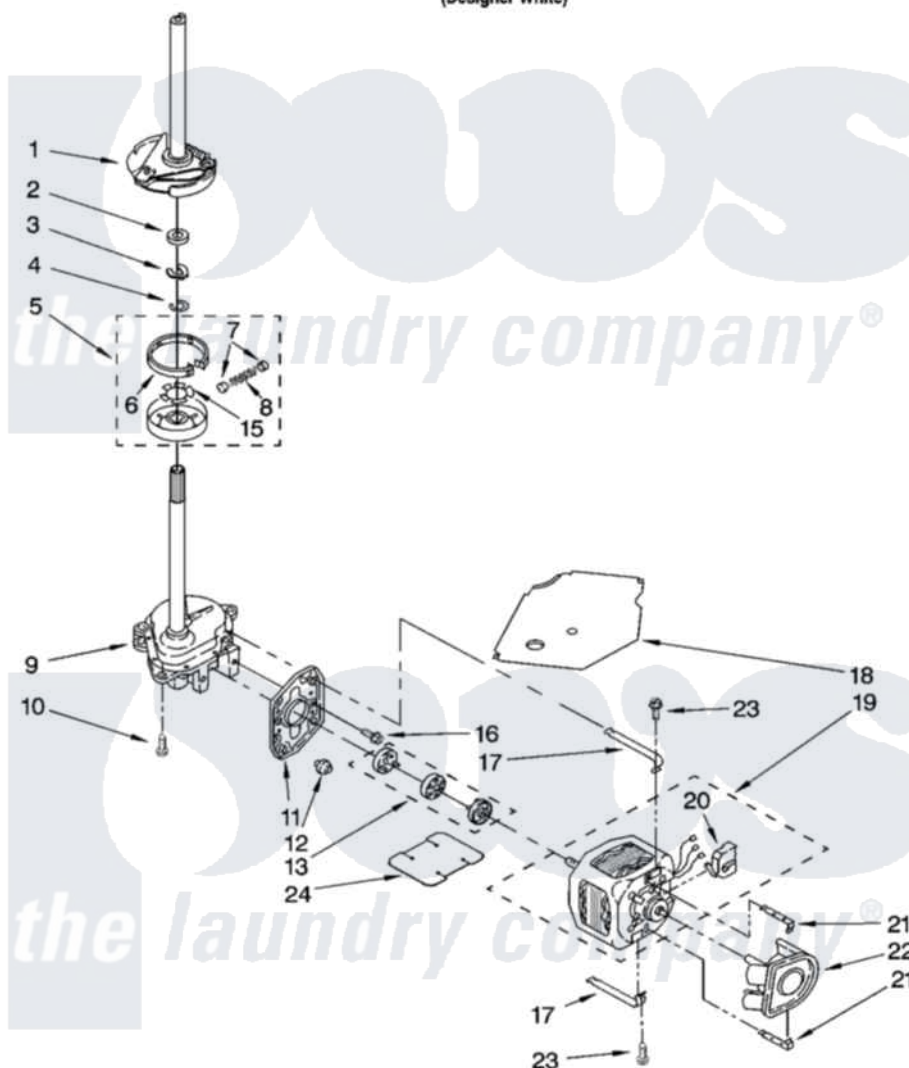

Whirlpool LSQ9030PQ2 05 - BRAKE, CLUTCH, GEARCASE, MOTOR AND PUMP PARTS

BRAKE, CLUTCH, GEARCASE, MOTOR AND PUMP PARTS

For Model: LSQ9030PQ2
(Designer White)

8

8180654

Whirlpool [Residential Whirlpool LSQ9030PQ2 Washer Parts](#) Parts Diagram 05 - BRAKE, CLUTCH, GEARCASE, MOTOR AND PUMP PARTS
Click on the part number to view part

Item	Original Part Number	Replaced By	Status	Part Description
1	388952	285792		Basketdrive
2	63292			Washer, Spin Tube Thrust
3	62697	W10080230		Ring, Spin Tube Support
4	63283	285353		Ring
5	3951311	285785		Clutch
6	3951308	285790		Lining
7	62646			Cap, Clutch Spring
8	3946792			Spring And Damper Assembly
9	3360630	3360629		Gearcase
10	3357334	3400516		Screw Anti-Rattle
11	62611			Plate, Motor Mount To Gearcase
12	62691			Grommet, Motor
13	285753	285753A		Coupling
15	3355454			Clip, Main Drive

16	3400516		Screw Anti-Rattle
17	3349637	W10086010	Retainer, Motor
18	3362089		Shield, Tub To Motor
19	8528157	661600	Motor, Main Drive
20	3952056		Switch, Main Drive Motor
21	8546127		Retainer, Pump
22	3363394		Pump
23	3387485	273556	Screw, 10-16 X 5/8
24	3946532		Shield, Motor