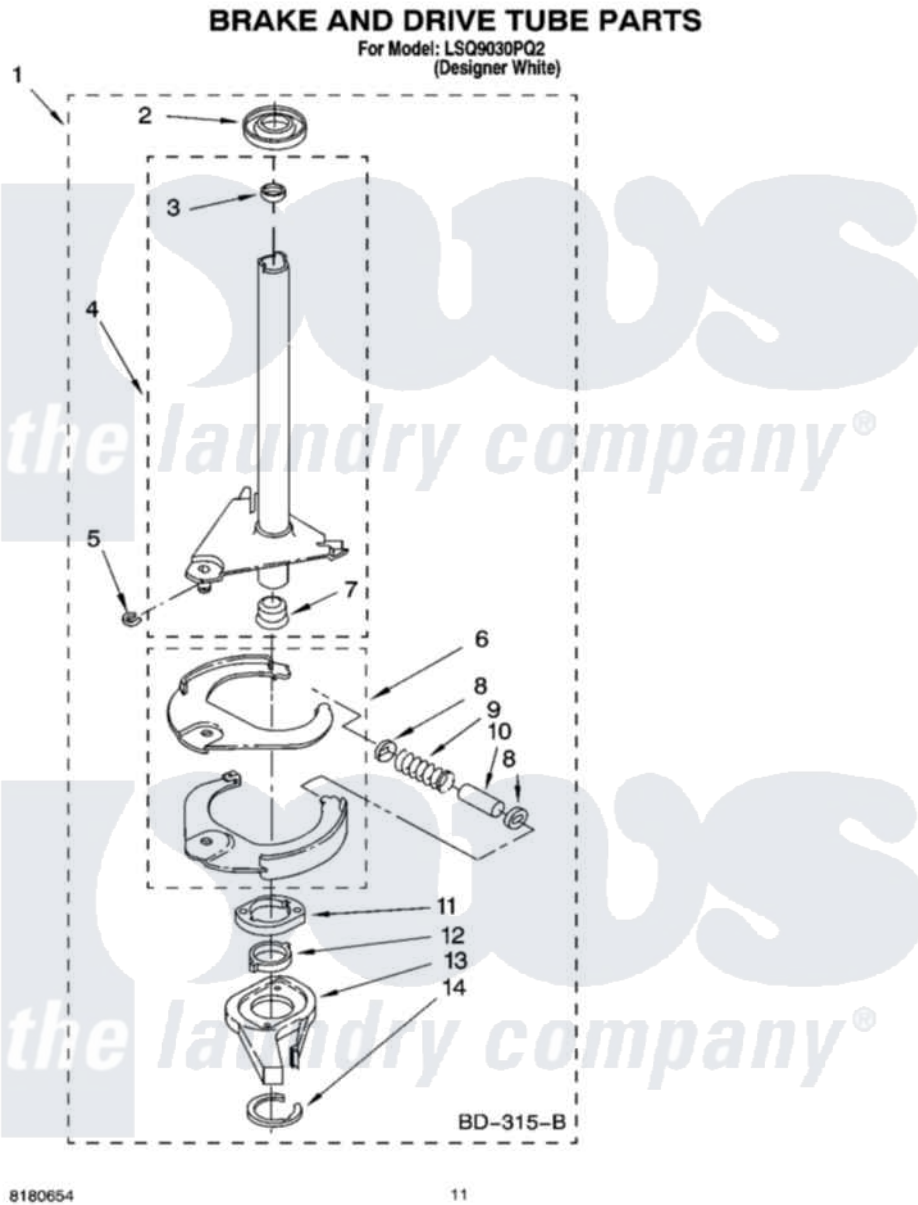

Whirlpool LSQ9030PQ2 07 - BRAKE AND DRIVE TUBE PARTS

Whirlpool [Residential Whirlpool LSQ9030PQ2 Washer Parts](#) Parts Diagram 07 - BRAKE AND DRIVE TUBE PARTS
Click on the part number to view part

Item	Original Part Number	Replaced By	Status	Part Description
1	388952	285792		Basketdrive
2	62658			Ring, Thrust
3	356427			Seal, Spin Pinion
4	64027	64208		Tube-Spin
5	64035	W10083190		Ring, Retaining
6	64232	285438		Shoe-Brake
7	62703	8546462		"T" Bearing, Spin Tube
8	3353956	285658		Sleeve
9	387806		Not Available	Spring, Brake
10	3355360	285658		Sleeve
11	661516	8546461		Cam, Brake Release
12	63022			Sleeve, Cam
13	64194	285790		Lining
14	90368	W10083200		Ring, Retaining
"	N/A		Not Available	FOLLOWING PARTS NOT ILLUSTRATED
"	285208			Lubricant