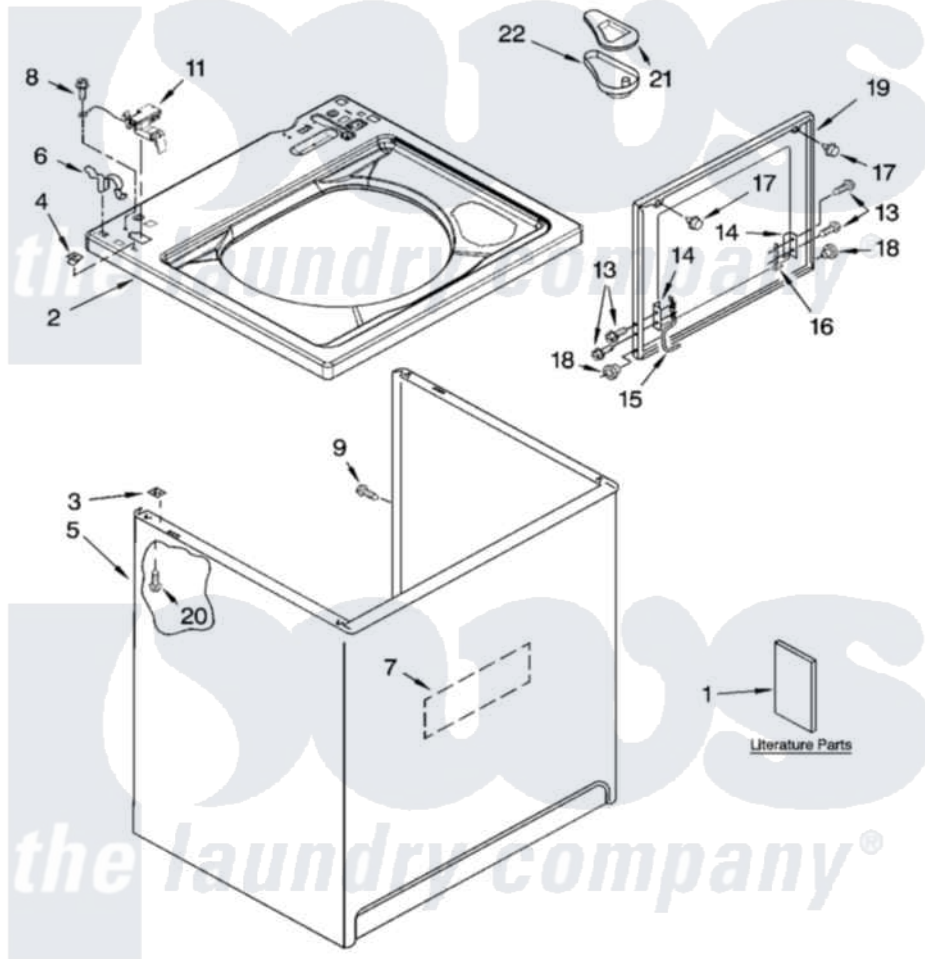

Whirlpool LSQ9030PQ5 01 - TOP AND CABINET PARTS

TOP AND CABINET PARTS

For Model: LSQ9030PQ5
(Designer White)

AUTOMATIC
WASHER

11-05 Litho in U.S.A. (drd)

1

Part No. 8180978 Rev. A

[Whirlpool Residential Whirlpool LSQ9030PQ5 Washer Parts](#) Parts Diagram 01 - TOP AND CABINET PARTS

[Click on the part number to view part](#)

Item	Original Part Number	Replaced By	Status	Part Description
1	3958075		Not Available	Installation Instructions
"	3955907		Not Available	Feature Sheet
"	8578232		Not Available	Use & Care Guide
"	3957455		Not Available	Energy Guide
"	8557303		Not Available	Wiring Diagram
"	N/A		Not Available	Following May Be Purchased DO-IT-YOURSELF REPAIR MANUALS
"	4313896			Do-It-Yourself Repair Manuals
2	8543451	8543447		Top
3	62750			Spacer, Cabinet To Top (4)
4	357213			Nut, Push-In
5	63424			Cabinet
6	62780			Clip, Top And Cabinet And Rear Panel
7	3976348			Absorber, Sound
8	3351614			Screw, Gearcase Cover Mounting

9	3357011	308685	Side Trim)
11	8318084		Switch, Lid
13	355274	W10119828	Screw, Lid Hinge Mounting
14	21097		Pad, Lid Hinge
15	8559336	W10225136	Hinge 7 Pad Assembly
16	91770		Hinge, Lid
17	9724509		Bumper, Lid
18	8319539		Bearing, Lid Hinge
19	8558398	W10193861	Lid
20	3390631		Screw, 10-16 X 3/8
21	3955788		Cover, Dispenser
22	8519517		Dispenser, Bleach