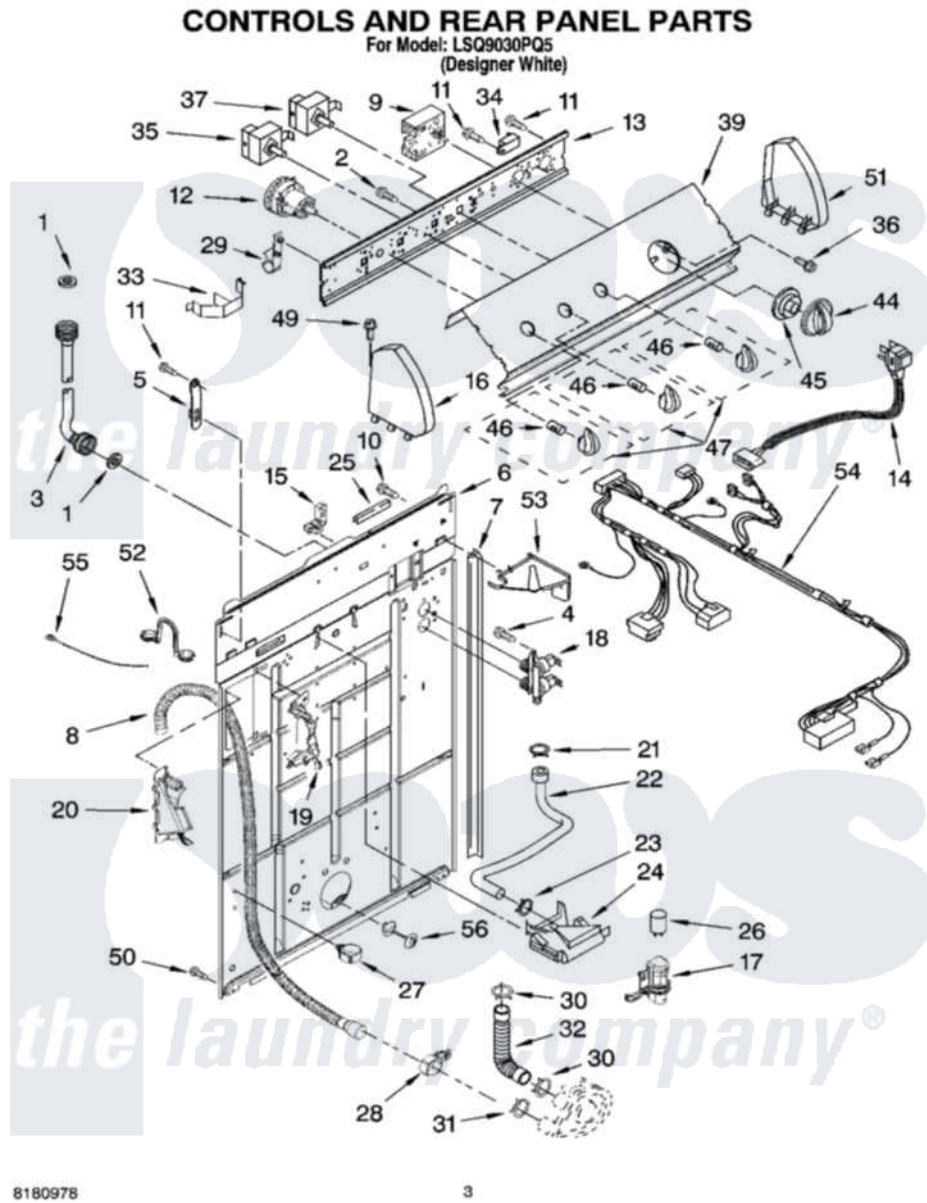

Whirlpool LSQ9030PQ5 02 - CONTROLS AND REAR PANEL PARTS

8180978

3

Whirlpool Residential Whirlpool LSQ9030PQ5 Washer Parts Parts Diagram 02 - CONTROLS AND REAR PANEL PARTS
Click on the part number to view part

Item	Original Part Number	Replaced By	Status	Part Description
1	3976300	16123		Washer Inlet-Hose Miscellaneous Parts Must be Ordered Separately.
2	3400073			Screw, Ground
3	8571377	89503		Hose-Inlet
"	8571378	89503		Hose-Inlet
4	9740848			Screw, Mixing Valve Mounting
5	8568314			Strap, Console
6	8318015			Panel, Rear
7	62747			Pad, Rear Panel
8	8559373	W10096921		Drain Hose Assembly
9	8557301			Timer, Control
10	3351614			Screw, Gearcase Cover Mounting
11	90767			Screw, 8A X 3/8 HeX Washer Head Tapping
12	3366847	W10337780		Switch-WL
13	3948608			Bracket, Control