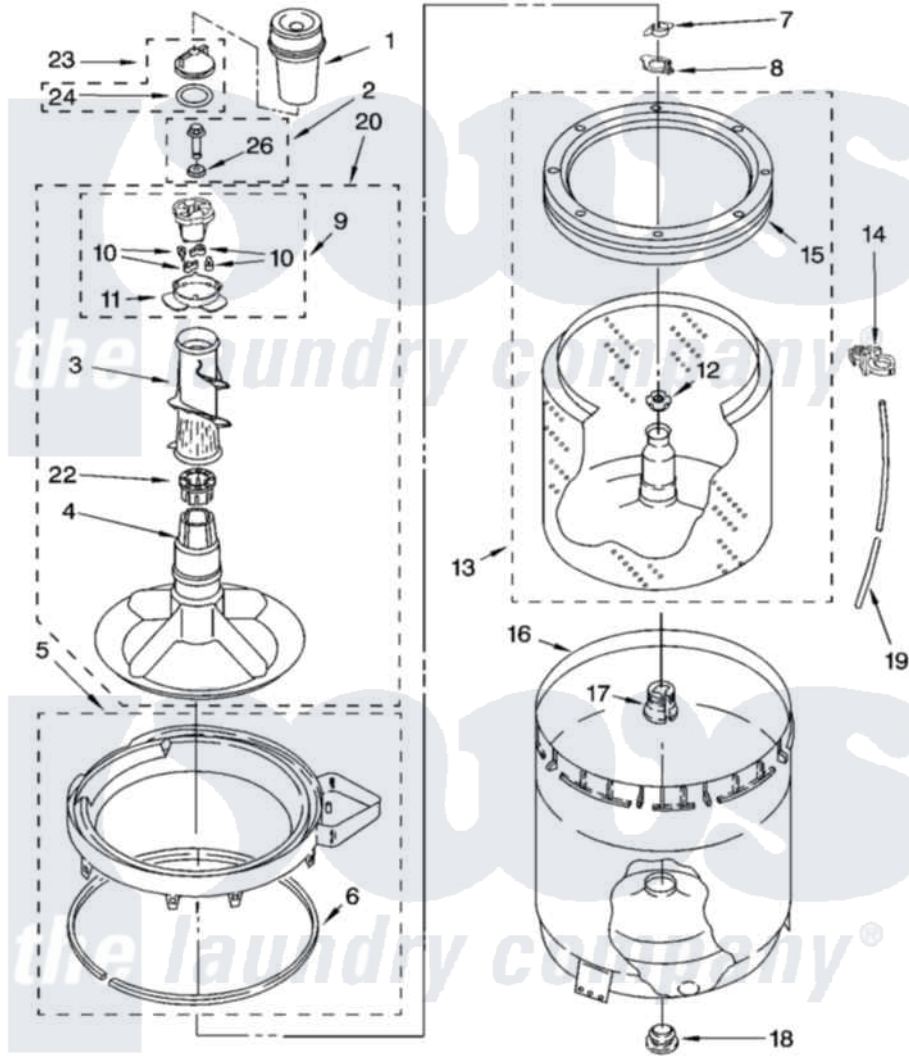

Whirlpool LSQ9030PQ5 03 - AGITATOR, BASKET AND TUB PARTS

AGITATOR, BASKET AND TUB PARTS

For Model: LSQ9030PQ5
(Designer White)

8180978

5

Whirlpool Residential Whirlpool LSQ9030PQ5 Washer Parts Parts Diagram 03 - AGITATOR, BASKET AND TUB PARTS

[Click on the part number to view part](#)

Item	Original Part Number	Replaced By	Status	Part Description
1	63580			Dispenser, Fabric Softener
2	358237			Screw And Washer
3	3363003			Mover, Clothes
4	3951632			Agitator
5	8528150	W10445870		Ring-Tub
6	3976308			Gasket, Tub Ring
7	3354845			Clip, Agitator
8	8543666			Washer, Agitator
9	3951682	285809		Cam-Agitator
10	3366877	80040		Dog-Agitator
11	3952374			Bearing, Driven Cam
12	21366			Nut, Spanner
13	8526016	W10389328		Clothes Container, Assembly
14	2219077			Clip, Pressure Switch Hose
15	8519788	387240		Ring, Balance
16	63849			Strain Relief, Power Cord

17	389140		Tub Block, Basket Drive
18	383727		Gasket, Centerpodt
19	3347780	353244	Hose, Pressure Switch
20	3951744		Agitator Assembly
22	3951608		Spacer, Thrust
23	3354733	W10074580	Cap, Barrier
24	3348855	W10072840	Fabric Softener
26	3949550		Washer