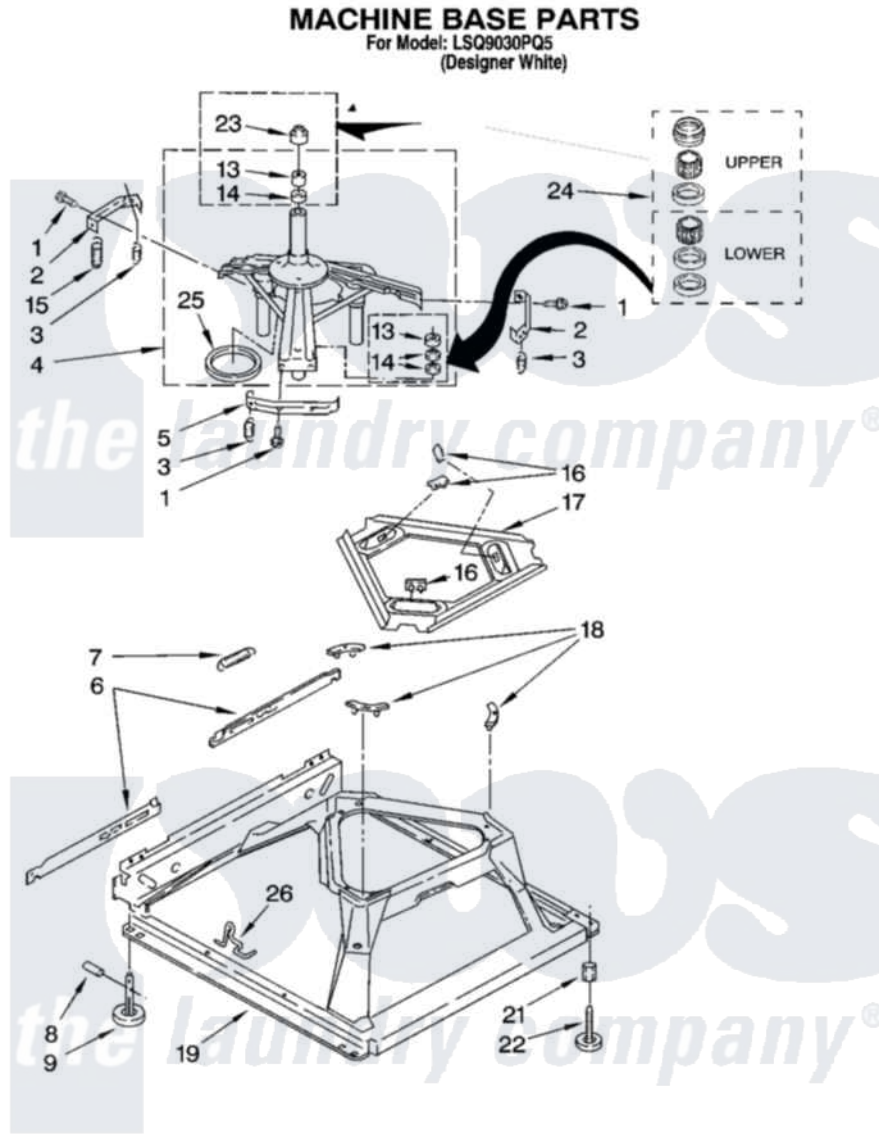

Whirlpool LSQ9030PQ5 04 - MACHINE BASE PARTS

8180978

7

Whirlpool [Residential Whirlpool LSQ9030PQ5 Washer Parts](#) Parts Diagram 04 - MACHINE BASE PARTS
Click on the part number to view part

Item	Original Part Number	Replaced By	Status	Part Description
1	3400076			Screw, Bracket Mounting
2	64067			Bracket, Spring Outer
3	63907			Spring, Suspension
4	8575214	280184		Support
5	64065			Bracket, Spring Outer
6	63466			Link, Leveling Mechanism
7	62597	8316845		Spring
8	62837			Pin, Knurled
9	62596	285244		Feet-Leveling
13	8546455			Bearing, Centerpost
14	357409	359449		Seal, Agitator Shaft
15	388492	W10250667		Spring, Counterweight
16	62568	285219		Pad
17	3946509			Plate, Suspension
18	3363660	285744		Pad
19	3946512	285771		Base

21	3359452		Nut, Lock
22	389102	W10001130	Foot, Leveling
23	8577376		Seal, Centerpost
24	285203		Centerpost Bearing Kit
25	63134		Ring, Sound Deadening
26	63806	W10145155	Retainer, Suspension Spring