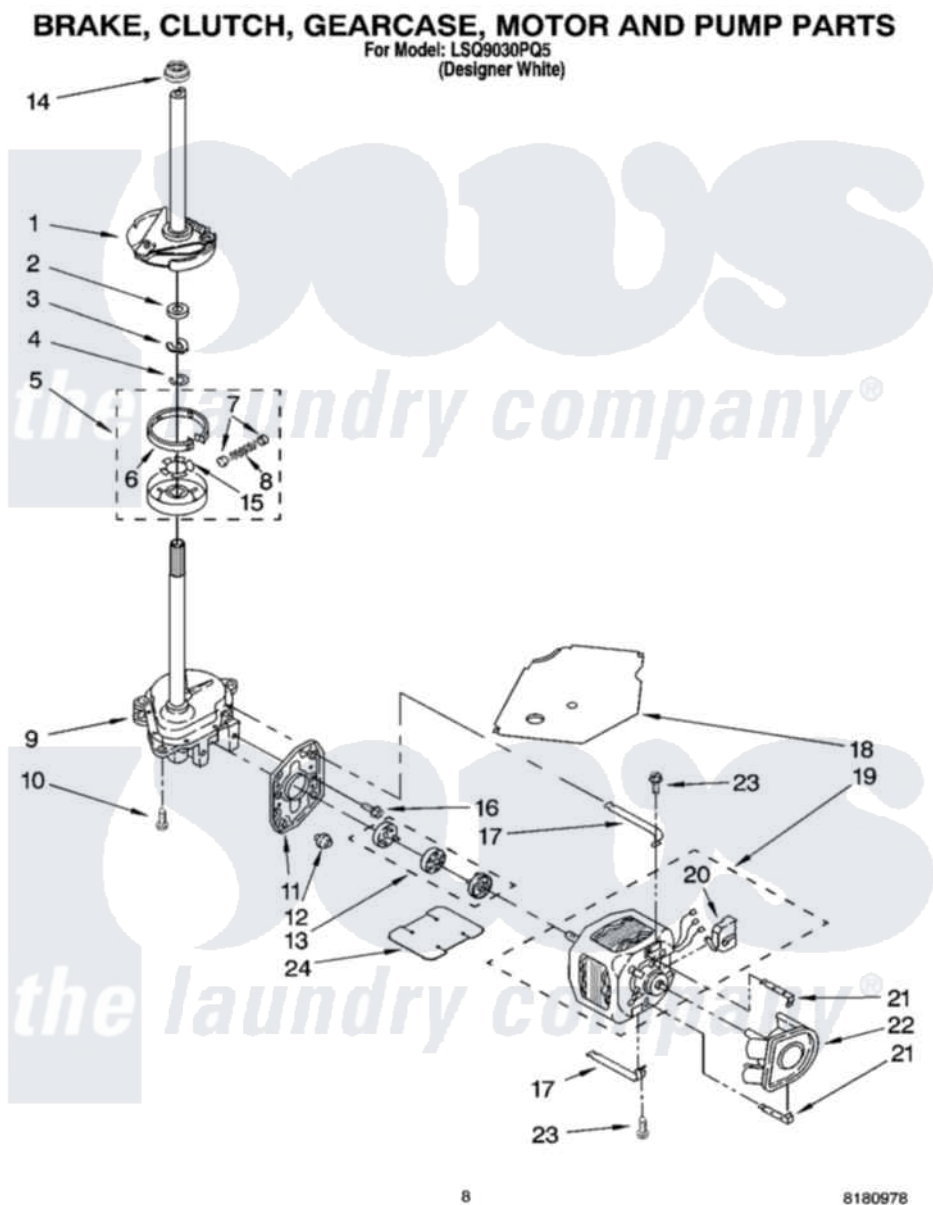

Whirlpool LSQ9030PQ5 05 - BRAKE, CLUTCH, GEARCASE, MOTOR AND PUMP PARTS

8

8180978

Whirlpool [Residential Whirlpool LSQ9030PQ5 Washer Parts](#) Parts Diagram 05 - BRAKE, CLUTCH, GEARCASE, MOTOR AND PUMP PARTS
Click on the part number to view part

Item	Original Part Number	Replaced By	Status	Part Description
1	388952	285792		Basketdrive
2	63292			Washer, Spin Tube Thrust
3	62697	W10080230		Ring, Spin Tube Support
4	63283	285353		Ring
5	3951311	285785		Clutch
6	3951308	285790		Lining
7	62646			Cap, Clutch Spring
8	3946792			Spring And Damper Assembly
9	3360630	3360629		Gearcase
10	3357334	3400516		Screw Anti-Rattle
11	62611			Plate, Motor Mount To Gearcase
12	62691			Grommet, Motor
13	285753	285753A		Coupling
14	8577374			Seal, Centerpost

15	3355454		Clip, Main Drive
16	3400516		Screw Anti-Rattle
17	3349637	W10086010	Retainer, Motor
18	3362089		Shield, Tub To Motor
19	8528157	661600	Motor, Main Drive
20	3952056		Switch, Main Drive Motor
21	8546127		Retainer, Pump
22	3363394		Pump
23	3387485	273556	Screw, 10-16 X 5/8
24	3946532		Shield, Motor