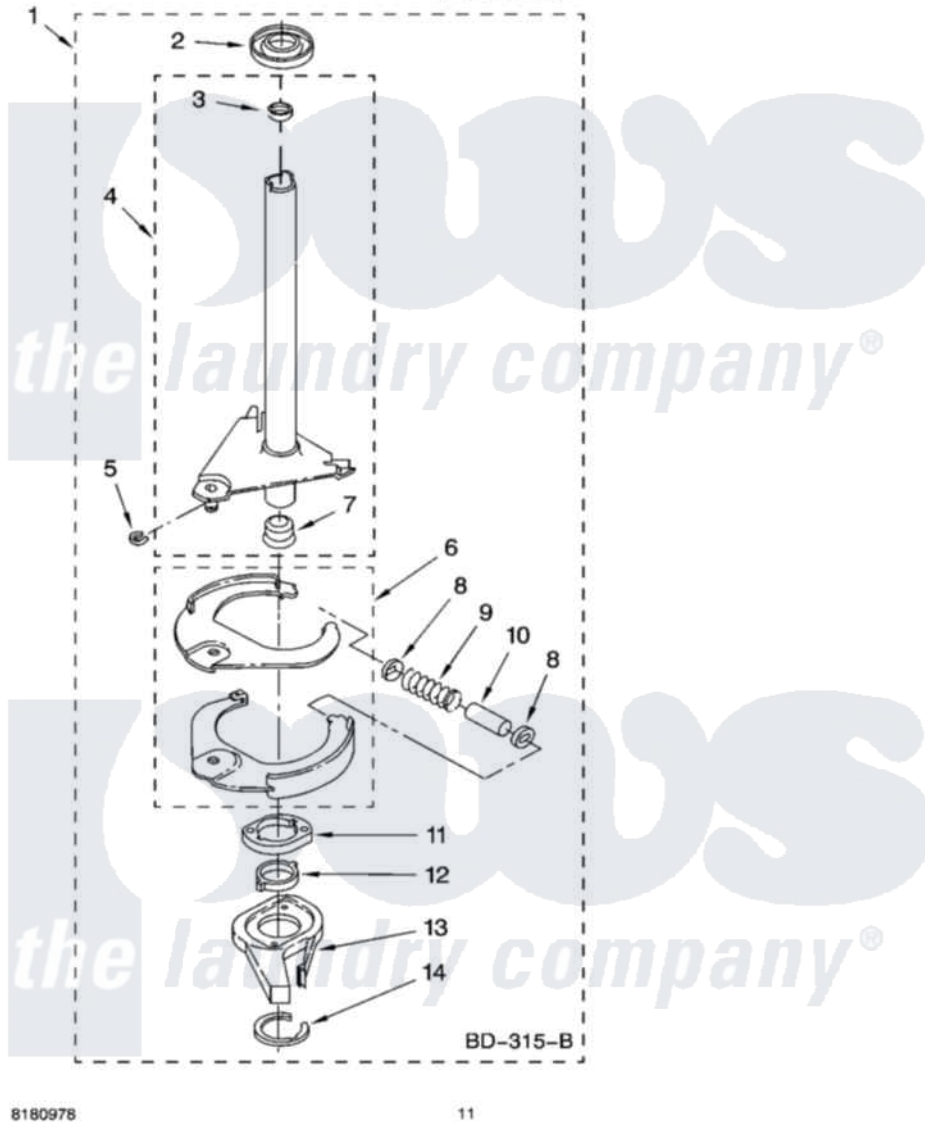

Whirlpool LSQ9030PQ5 07 - BRAKE AND DRIVE TUBE PARTS

BRAKE AND DRIVE TUBE PARTS

For Model: LSQ9030PQ5
(Designer White)

8180978

11

Whirlpool [Residential Whirlpool LSQ9030PQ5 Washer Parts](#) Parts Diagram 07 - BRAKE AND DRIVE TUBE PARTS
Click on the part number to view part

Item	Original Part Number	Replaced By	Status	Part Description
1	388952	285792		Basketdrive
2	62658			Ring, Thrust
3	356427			Seal, Spin Pinion
4	64027	64208		Tube-Spin
5	64035	W10083190		Ring, Retaining
6	64232	285438		Shoe-Brake
7	62703	8546462		"T" Bearing, Spin Tube
8	3353956	285658		Sleeve
9	387806		Not Available	Spring, Brake
10	3355360	285658		Sleeve
11	661516	8546461		Cam, Brake Release
12	63022			Sleeve, Cam
13	64194	285790		Lining
14	90368	W10083200		Ring, Retaining
"	N/A		Not Available	FOLLOWING PARTS NOT ILLUSTRATED
"	285208			Lubricant