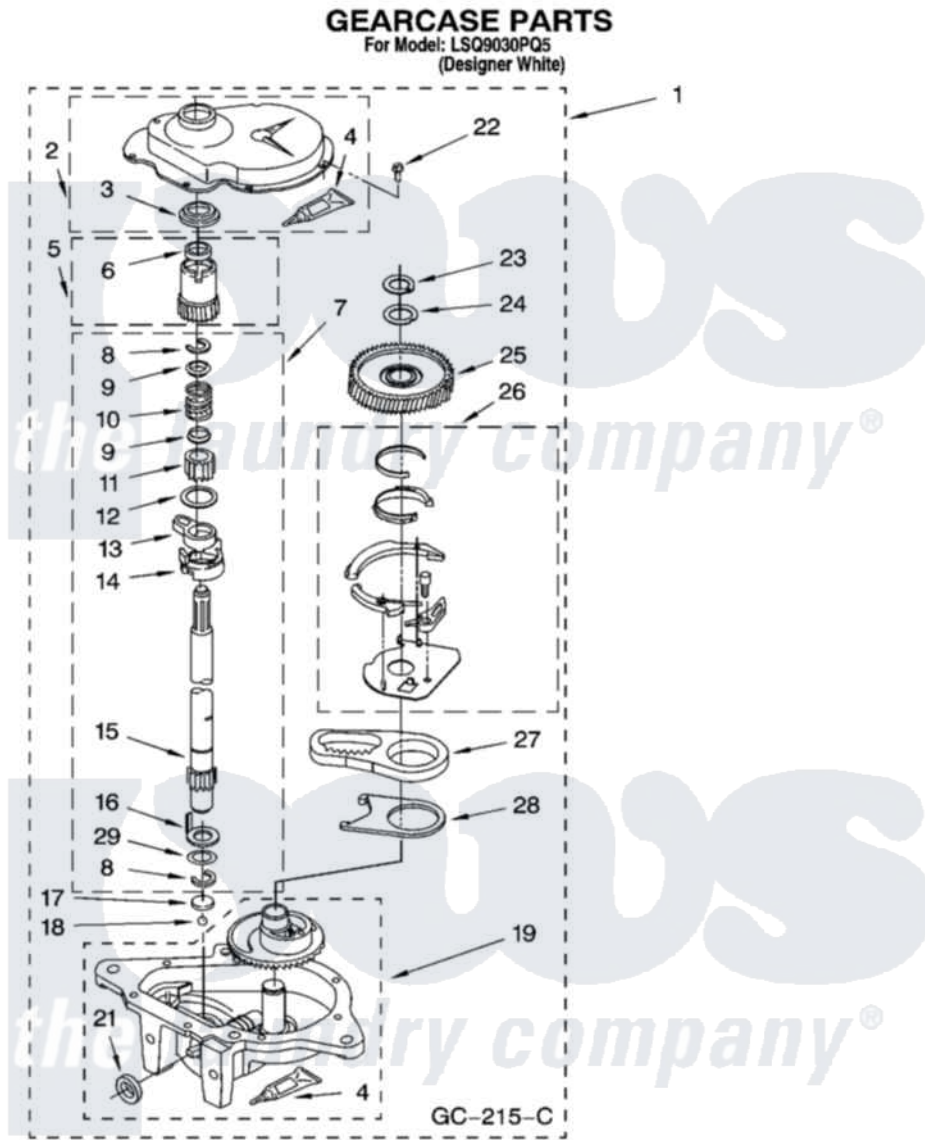

Whirlpool LSQ9030PQ5 08 - GEARCASE PARTS

12

8180978

Whirlpool Residential Whirlpool LSQ9030PQ5 Washer Parts Parts Diagram 08 - GEARCASE PARTS
Click on the part number to view part

Item	Original Part Number	Replaced By	Status	Part Description
1	3360630	3360629		Gearcase
2	285202			Cover, Gearcase
3	3349985			Seal, Gearcase Cover
4	285195			Sealer Sealer, Gasket
5	63320	285362		Gear and Pinion
6	356427			Seal, Spin Pinion
7	389387			Shaft, Agitator
8	90369		Not Available	Ring, Retaining (2)
9	62677			Retainer, Spring
10	62676			Spring, Agitator
11	63273	285509		Shaft, Agitator
12	62619			Washer, Agitator Gear
13	62580	285206		Cam-Agitator
14	62581	285206		Cam-Agitator
15	285509			Shaft, Agitator
16	62618			Washer, Cam Thrust

17	16018	285205	Bearing
18	85529	285205	Bearing
19	389230	285515	Gearcase
21	285352		Seal Kit, Thrust Plug
22	3351614		Screw, Gearcase Cover Mounting
23	3362552	285765	Ring-Retr
24	285735	285766	Washer Kit, Thrust
25	62570	285362	Gear and Pinon
26	388253	999516	Shelf-Glas
27	3349296	8546456	Rack, Connecting
28	62621		Actuator, Shift
29	388815		Washer, Intermediate 1 3976263 Miscellaneous Parts Bag 2 3976300 Washer, Inlet Hose 3 3366913 Clamp, Hose