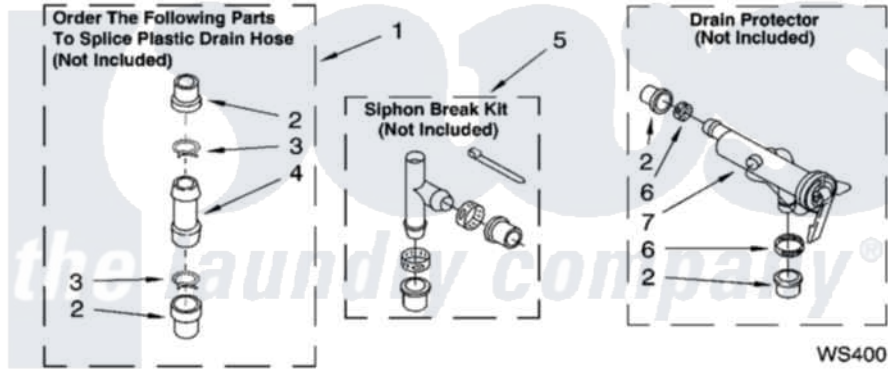

**Whirlpool LSQ9030PQ5 09 - WATER SYSTEM PARTS, OPTIONAL PARTS
(NOT INCLUDED)**

WATER SYSTEM PARTS
For Model: LSQ9030PQ5
(Designer White)

8180978

13

Whirlpool [Residential Whirlpool LSQ9030PQ5 Washer Parts](#) Parts Diagram 09 - WATER SYSTEM PARTS,
OPTIONAL PARTS (NOT INCLUDED)
[Click on the part number to view part](#)

Item	Original Part Number	Replaced By	Status	Part Description
1	285442			Water System Parts
2	285321			Water System Parts
3	370447	285655		Clamp, Hose
4	16272			Connector, Straight
5	285320			Water System Parts
6	65349	285655		Clamp, Hose
7	367031			Water System Parts
	72017			Paint, Touch-Up
"	350938			Paint, Pressurized Spray B
"	350930			Paint, Pressurized Spray B
"	799344			Paint, Touch-Up)
"	N/A		Not Available	OIL
"	350572			Oil
"	N/A		Not Available	LUBRICANT
"	285208			Lubricant