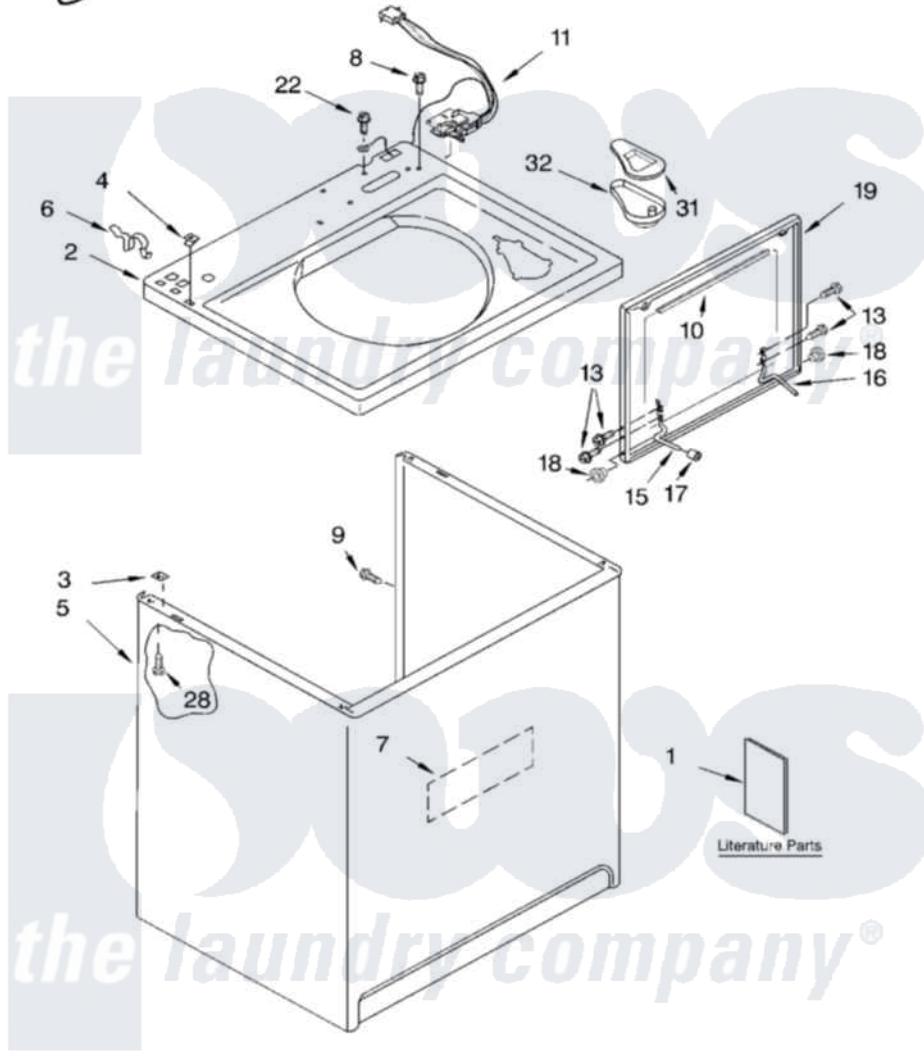

Whirlpool LSQ9110LG1 01 - TOP AND CABINET PARTS

TOP AND CABINET PARTS

For Models: LSQ9110LW1, LSQ9110LG1
(White/Grey) (Biscuit/Gold)

AUTOMATIC
WASHER

7-03 Litho in U.S.A. (drd)

1

Part No. 8180069

[Whirlpool Residential Whirlpool LSQ9110LG1 Washer Parts](#) Parts Diagram 01 - TOP AND CABINET PARTS

[Click on the part number to view part](#)

Item	Original Part Number	Replaced By	Status	Part Description
1	LIT3956025		Not Available	Literature Parts (Installation Instructions)
"	LIT3955869			Literature Parts
"	LIT3955904		Not Available	Literature Parts (Feature Sheet)
"	LIT3956343		Not Available	Literature Parts (Energy Guide)
"	LIT8541274		Not Available	Literature Parts (Wiring Diagram)
"	N/A		Not Available	Following May Be Purchased DO-IT-YOURSELF REPAIR MANUALS
"	LIT4313896	4313896		Do-It-Yourself Repair Manuals
2	3955792			Top
"	3955793			Top
3	62750			Spacer, Cabinet To Top (4)
4	357213			Nut, Push-In
5	63424			Cabinet
"	3954357			Cabinet

6	62780		Clip, Top And Cabinet And Rear Panel
7	3976348		Absorber, Sound
8	3400611		Screw And Washer, Lid Switch
9	3357011	308685	Side Trim)
10	8054939		Seal, Lid
11	8054980		Switch, Lid
13	355274	W10119828	Screw, Lid Hinge Mounting
15	8055257		Hinge, Lid
16	8055256		Hinge, Lid
17	19119		Bumper, Lid Hinge
18	8319539		Bearing, Lid Hinge
19	3956016	3957547	Lid
"	3956017	3957548	Lid
22	3351614		Screw, Gearcase Cover Mounting
28	3390631		Screw, 10-16 X 3/8
31	3955788		Cover, Dispenser
32	8519517		Dispenser, Bleach