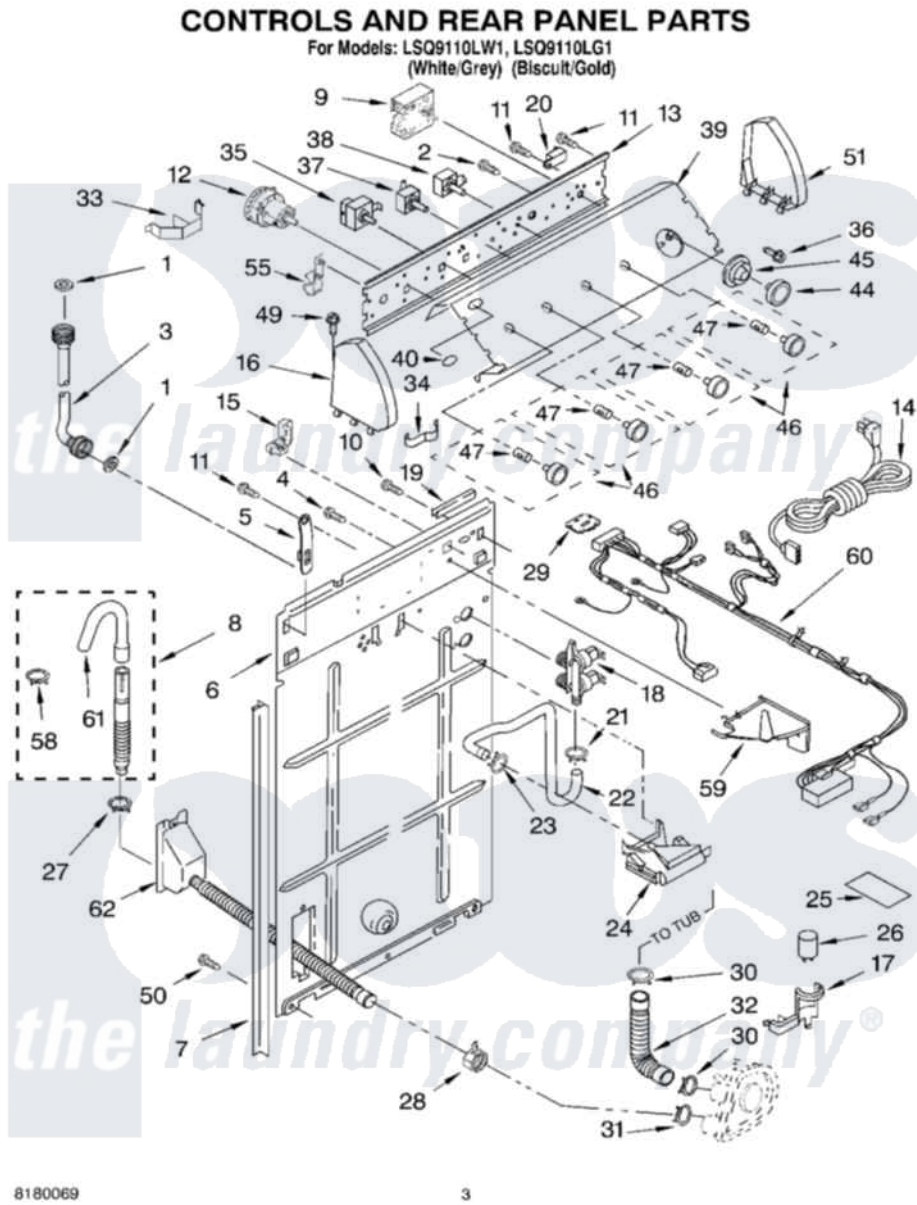

Whirlpool LSQ9110LG1 02 - CONTROLS AND REAR PANEL PARTS

Whirlpool [Residential Whirlpool LSQ9110LG1 Washer Parts](#) Parts Diagram 02 - CONTROLS AND REAR PANEL PARTS
Click on the part number to view part

Item	Original Part Number	Replaced By	Status	Part Description
1	3976300	16123		Washer Inlet-Hose Miscellaneous Parts Must be Ordered Separately.
2	3400073			Screw, Ground
3	3949374	89503		Hose-Inlet
"	3949375	89503		Hose-Inlet
4	9740848			Screw, Mixing Valve Mounting
5	8318255	8568314		Strap, Console
6	3357978			Panel, Rear
7	62747			Pad, Rear Panel
8	3951609	285664		Hose
"	661577	285666		Hose
"	3357090	285702		Hose
9	8541270			Timer, Control
10	3351614			Screw, Gearcase Cover Mounting
11	90767			Screw, 8A X 3/8 HeX Washer Head Tapping