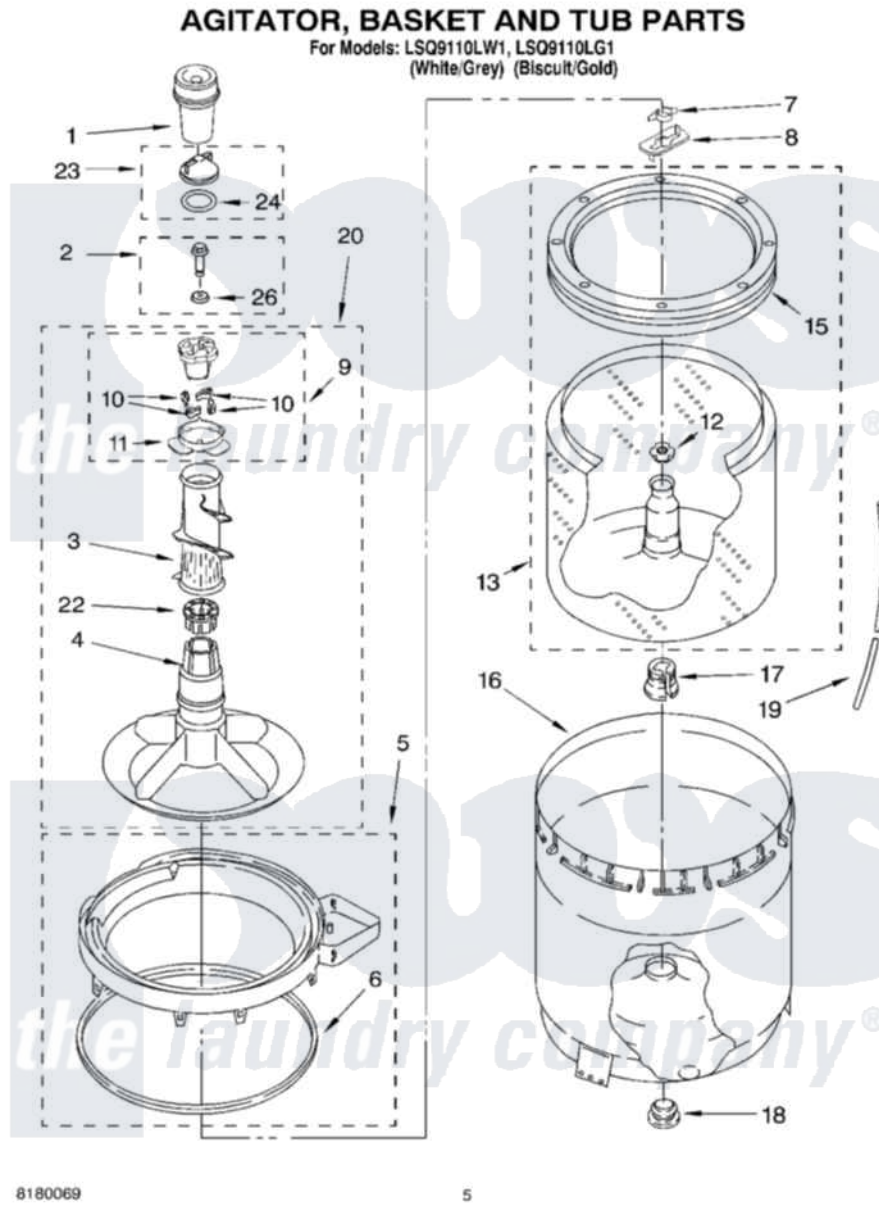

# Whirlpool LSQ9110LG1 03 - AGITATOR, BASKET AND TUB PARTS

8180069

5

Whirlpool Residential Whirlpool LSQ9110LG1 Washer Parts Parts Diagram 03 - AGITATOR, BASKET AND TUB PARTS

Click on the part number to view part

Item	Original Part Number	Replaced By	Status	Part Description
1	<a href="#">63580</a>			Dispenser, Fabric Softener
2	<a href="#">358237</a>			Screw And Washer
3	<a href="#">3363003</a>			Mover, Clothes
4	<a href="#">3951632</a>			Agitator
5	8528150	<a href="#">W10445870</a>		Ring-Tub
6	<a href="#">3976308</a>			Gasket, Tub Ring
7	<a href="#">3354845</a>			Clip, Agitator
8	3355921	<a href="#">8543666</a>		Washer, Agitator
9	3951682	<a href="#">285809</a>		Cam-Agitator
10	3366877	<a href="#">80040</a>		Dog-Agitator
11	<a href="#">3952374</a>			Bearing, Driven Cam
12	<a href="#">21366</a>			Nut, Spanner
13	8526016	<a href="#">W10389328</a>		Clothes Container, Assembly
15	8519788	<a href="#">387240</a>		Ring, Balance
16	<a href="#">63849</a>			Strain Relief, Power Cord
17	<a href="#">389140</a>			Tub Block, Basket Drive

18	<a href="#">383727</a>		Gasket, Centerpodt
19	3347780	<a href="#">353244</a>	Hose, Pressure Switch
20	<a href="#">3951744</a>		Agitator Assembly
22	<a href="#">3951608</a>		Spacer, Thrust
23	3354733	<a href="#">W10074580</a>	Cap, Barrier
24	3348855	<a href="#">W10072840</a>	Fabric Softener
26	<a href="#">3949550</a>		Washer