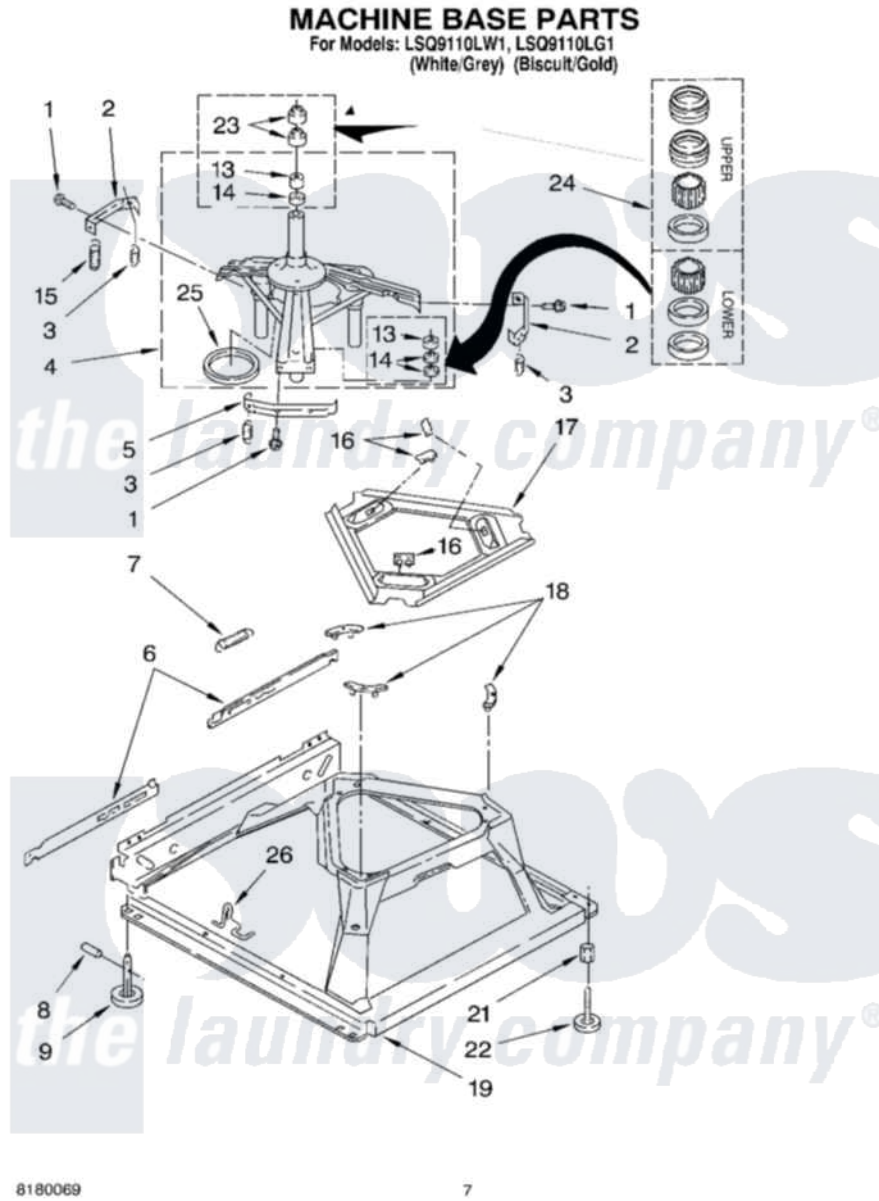

Whirlpool LSQ9110LG1 04 - MACHINE BASE PARTS

Whirlpool [Residential Whirlpool LSQ9110LG1 Washer Parts](#) Parts Diagram 04 - MACHINE BASE PARTS
Click on the part number to view part

Item	Original Part Number	Replaced By	Status	Part Description
1	3400076			Screw, Bracket Mounting
2	64067			Bracket, Spring Outer
3	63907			Spring, Suspension
4	3362087	280184		Support
5	64065			Bracket, Spring Outer
6	63466			Link, Leveling Mechanism
7	62597	8316845		Spring
8	62837			Pin, Knurled
9	62596	285244		Feet-Leveling
13	3347047	8546455		Bearing, Centerpost
14	357409	359449		Seal, Agitator Shaft
15	8318050	285901		Spring
16	62568	285219		Pad
17	3946509			Plate, Suspension
18	3363660	285744		Pad
19	3946512	285771		Base

21	3359452		Nut, Lock
22	389102	W10001130	Foot, Leveling
23	356934	8577376	Seal, Centerpost
24	285203		Centerpost Bearing Kit
25	63134		Ring, Sound Deadening
26	63806	W10145155	Retainer, Suspension Spring