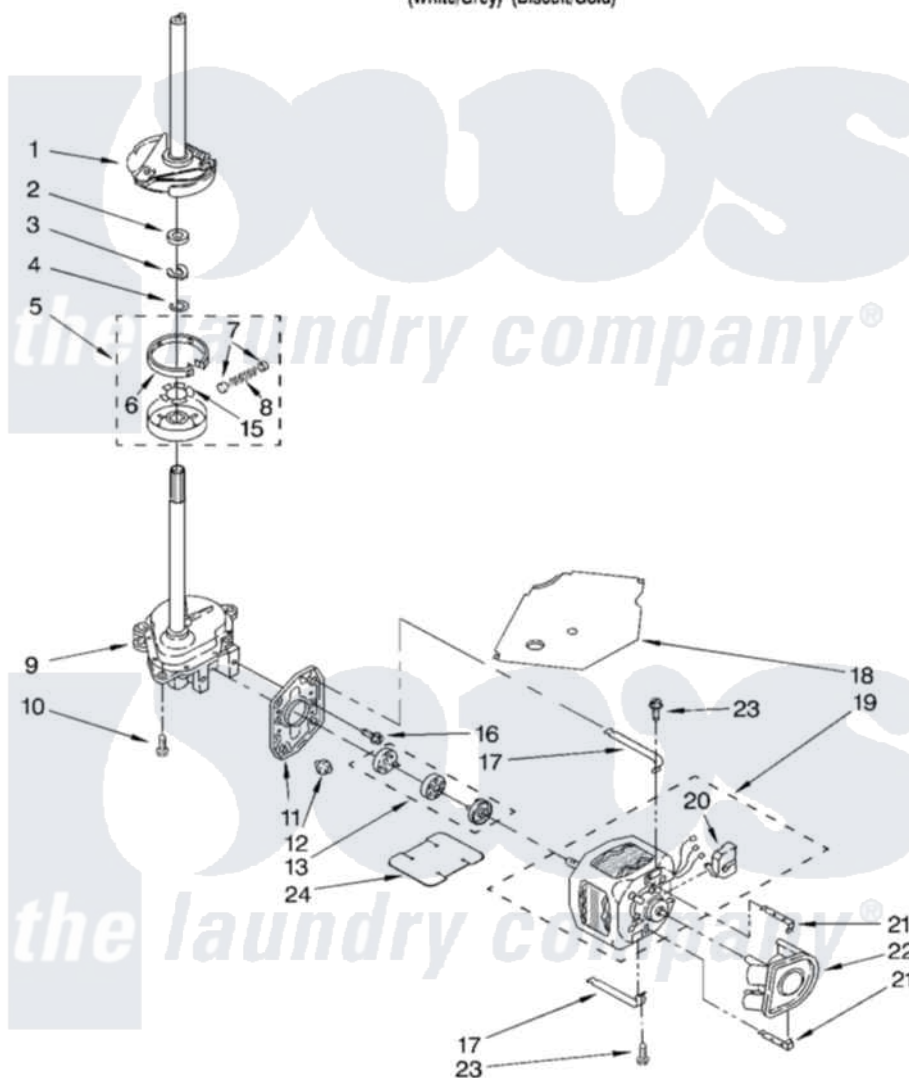

# Whirlpool LSQ9110LG1 05 - BRAKE, CLUTCH, GEARCASE, MOTOR AND PUMP PARTS

## BRAKE, CLUTCH, GEARCASE, MOTOR AND PUMP PARTS

For Models: LSQ9110LW1, LSQ9110LG1  
(White/Grey) (Biscuit/Gold)

8

8180069

Whirlpool [Residential Whirlpool LSQ9110LG1 Washer Parts](#) Parts Diagram 05 - BRAKE, CLUTCH, GEARCASE, MOTOR AND PUMP PARTS  
Click on the part number to view part

Item	Original Part Number	Replaced By	Status	Part Description
1	388952	<a href="#">285792</a>		Basketdrive
2	<a href="#">63292</a>			Washer, Spin Tube Thrust
3	62697	<a href="#">W10080230</a>		Ring, Spin Tube Support
4	63283	<a href="#">285353</a>		Ring
5	3951311	<a href="#">285785</a>		Clutch
6	3951308	<a href="#">285790</a>		Lining
7	<a href="#">62646</a>			Cap, Clutch Spring
8	<a href="#">3946792</a>			Spring And Damper Assembly
9	3360630	<a href="#">3360629</a>		Gearcase
10	3357334	<a href="#">3400516</a>		Screw Anti-Rattle
11	<a href="#">62611</a>			Plate, Motor Mount To Gearcase
12	<a href="#">62691</a>			Grommet, Motor
13	285753	<a href="#">285753A</a>		Coupling
15	<a href="#">3355454</a>			Clip, Main Drive

16	<a href="#">3400516</a>		Screw Anti-Rattle
17	3349637	<a href="#">W10086010</a>	Retainer, Motor
18	<a href="#">3362089</a>		Shield, Tub To Motor
19	<a href="#">8529935</a>		Motor, Main Drive
20	<a href="#">8529896</a>		Switch, Main Drive Motor
21	62700	<a href="#">8546127</a>	Retainer, Pump
22	<a href="#">3363394</a>		Pump
23	3387485	<a href="#">273556</a>	Screw, 10-16 X 5/8
24	<a href="#">3946532</a>		Shield, Motor