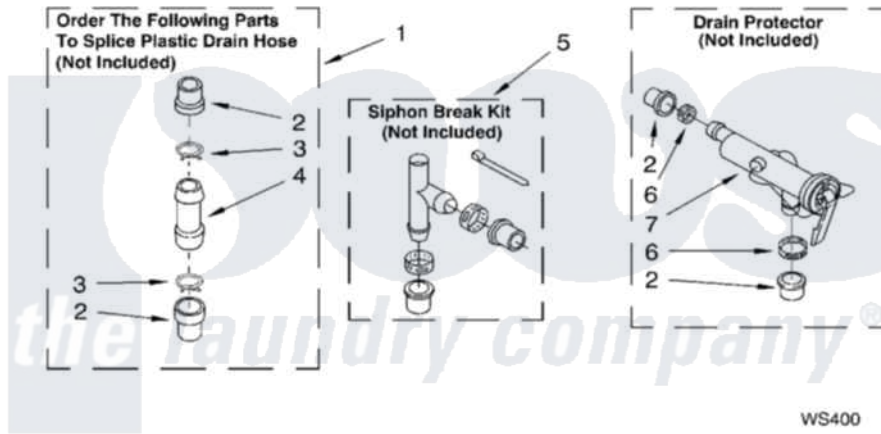

WATER SYSTEM PARTS

For Models: LSQ9110LW1, LSQ9110LG1
(White/Grey) (Biscuit/Gold)

8180069

13

[Whirlpool Residential Whirlpool LSQ9110LG1 Washer Parts](#) Parts Diagram 09 - WATER SYSTEM PARTS
Click on the part number to view part

Item	Original Part Number	Replaced By	Status	Part Description
1	285442			Water System Parts
2	285321			Water System Parts
3	370447	285655		Clamp, Hose
4	16272			Connector, Straight
5	285320			Water System Parts
6	65349	285655		Clamp, Hose
7	367031			Water System Parts