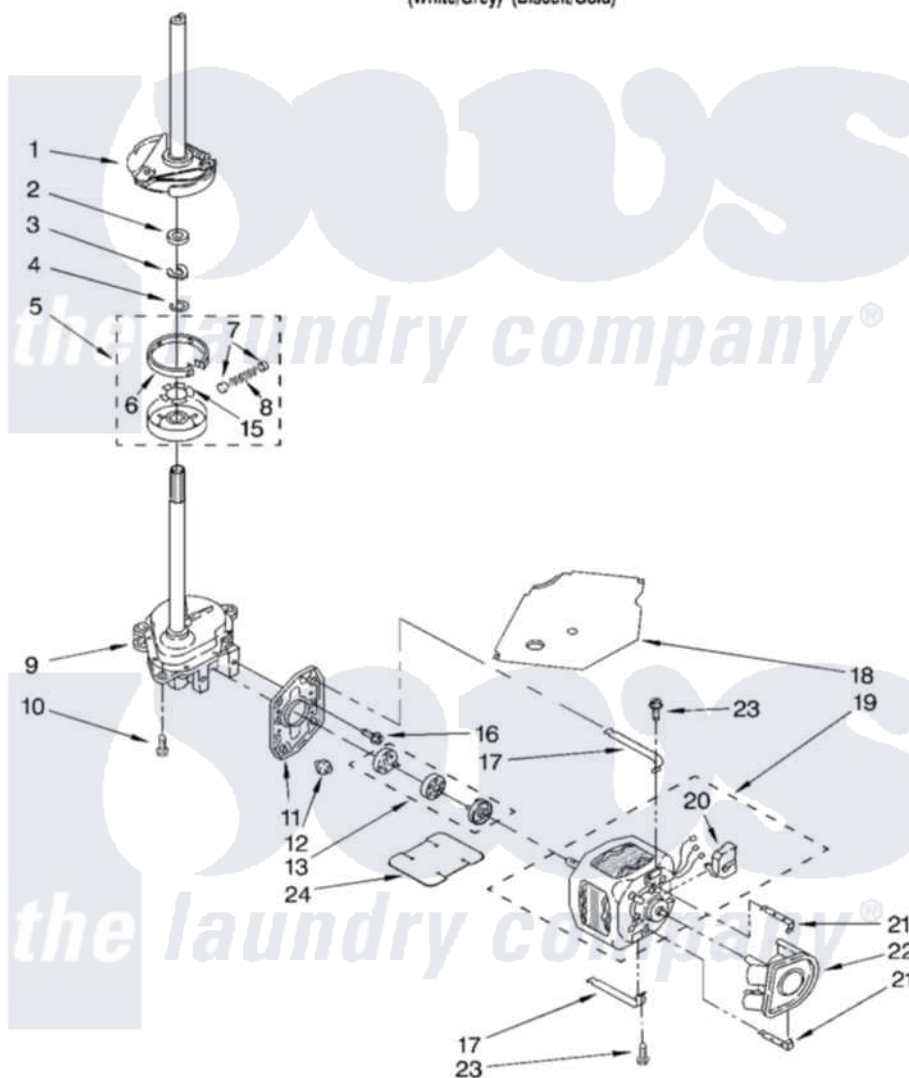

Whirlpool LSQ9110LW1 05 - BRAKE, CLUTCH, GEARCASE, MOTOR AND PUMP PARTS

BRAKE, CLUTCH, GEARCASE, MOTOR AND PUMP PARTS

For Models: LSQ9110LW1, LSQ9110LG1
(White/Grey) (Biscuit/Gold)

8

8180069

Whirlpool [Residential Whirlpool LSQ9110LW1 Washer Parts](#) Parts Diagram 05 - BRAKE, CLUTCH, GEARCASE, MOTOR AND PUMP PARTS
Click on the part number to view part

Item	Original Part Number	Replaced By	Status	Part Description
1	388952	285792		Basketdrive
2	63292			Washer, Spin Tube Thrust
3	62697	W10080230		Ring, Spin Tube Support
4	63283	285353		Ring
5	3951311	285785		Clutch
6	3951308	285790		Lining
7	62646			Cap, Clutch Spring
8	3946792			Spring And Damper Assembly
9	3360630	3360629		Gearcase
10	3357334	3400516		Screw Anti-Rattle
11	62611			Plate, Motor Mount To Gearcase
12	62691			Grommet, Motor
13	285753	285753A		Coupling
15	3355454			Clip, Main Drive

16	3400516		Screw Anti-Rattle
17	3349637	W10086010	Retainer, Motor
18	3362089		Shield, Tub To Motor
19	8529935		Motor, Main Drive
20	8529896		Switch, Main Drive Motor
21	62700	8546127	Retainer, Pump
22	3363394		Pump
23	3387485	273556	Screw, 10-16 X 5/8
24	3946532		Shield, Motor