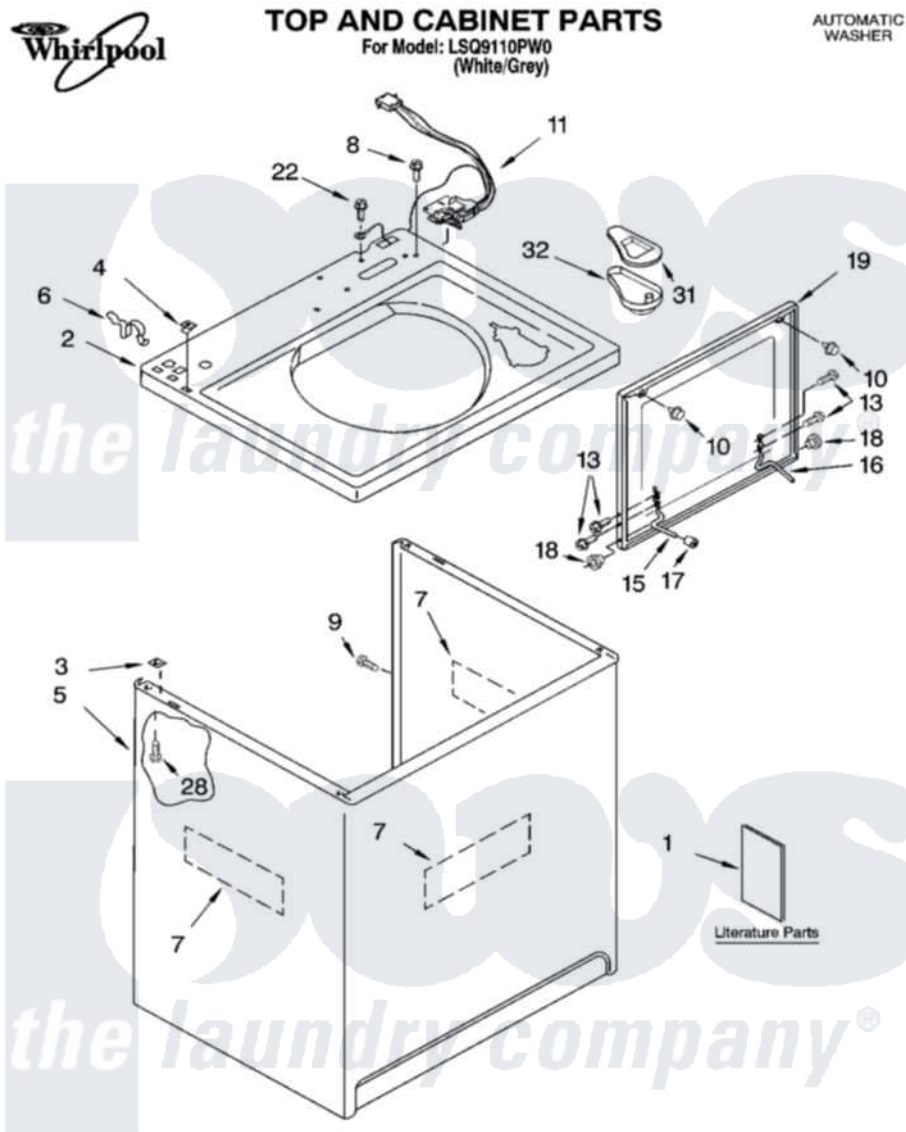

Whirlpool LSQ9110PW0 01 - TOP AND CABINET PARTS

3-04 Litho in U.S.A. (dtd)

1

Part No. 8180269

Whirlpool [Residential Whirlpool LSQ9110PW0 Washer Parts](#) Parts Diagram 01 - TOP AND CABINET PARTS

[Click on the part number to view part](#)

Item	Original Part Number	Replaced By	Status	Part Description
1	LIT3956025		Not Available	Literature Parts (Installation Instructions)
"	LIT3955869			Literature Parts
"	LIT3955903		Not Available	Literature Parts (Feature Sheet)
"	LIT3956331		Not Available	Literature Parts (Energy Guide)
"	LIT8542483		Not Available	Literature Parts (Wiring Diagram)
"	N/A		Not Available	Following May Be Purchased DO-IT-YOURSELF REPAIR MANUALS
"	LIT4313896	4313896		Do-It-Yourself Repair Manuals
2	3955792			Top
3	62750			Spacer, Cabinet To Top (4)
4	357213			Nut, Push-In
5	63424			Cabinet
6	62780			Clip, Top And Cabinet And Rear Panel
7	3976348			Absorber, Sound

8	3400611		Screw And Washer, Lid Switch
9	3357011	308685	Side Trim)
10	9724509		Bumper, Lid
11	8054980		Switch, Lid
13	355274	W10119828	Screw, Lid Hinge Mounting
15	8055257		Hinge, Lid
16	8055256		Hinge, Lid
17	19119		Bumper, Lid Hinge
18	8319539		Bearing, Lid Hinge
19	8558398	W10193861	Lid
22	3351614		Screw, Gearcase Cover Mounting
28	3390631		Screw, 10-16 X 3/8
31	3955788		Cover, Dispenser
32	8519517		Dispenser, Bleach