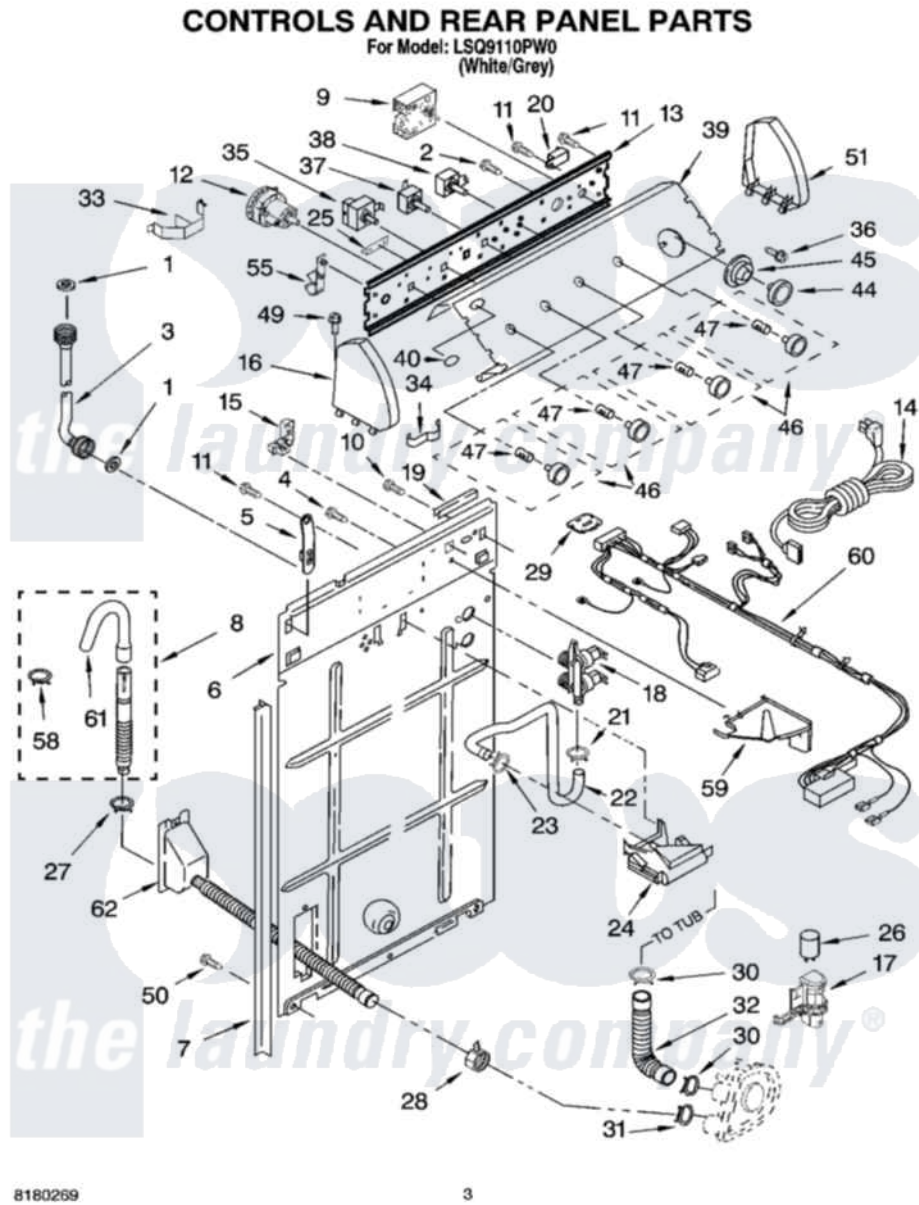

# Whirlpool LSQ9110PW0 02 - CONTROLS AND REAR PANEL PARTS

Whirlpool [Residential Whirlpool LSQ9110PW0 Washer Parts](#) Parts Diagram 02 - CONTROLS AND REAR PANEL PARTS

[Click on the part number to view part](#)

Item	Original Part Number	Replaced By	Status	Part Description
1	3976300	<a href="#">16123</a>		Washer Inlet-Hose Miscellaneous Parts Must be Ordered Separately.
2	<a href="#">3400073</a>			Screw, Ground
3	3949374	<a href="#">89503</a>		Hose-Inlet
"	3949375	<a href="#">89503</a>		Hose-Inlet
4	<a href="#">9740848</a>			Screw, Mixing Valve Mounting
5	8318255	<a href="#">8568314</a>		Strap, Console
6	<a href="#">3357978</a>			Panel, Rear
7	<a href="#">62747</a>			Pad, Rear Panel
8	3951609	<a href="#">285664</a>		Hose
"	661577	<a href="#">285666</a>		Hose
"	3357090	<a href="#">285702</a>		Hose
9	<a href="#">3955765</a>			Timer, Control
10	<a href="#">3351614</a>			Screw, Gearcase Cover Mounting
11	<a href="#">00767</a>			Screw, 8A X 3/8 HeX Washer