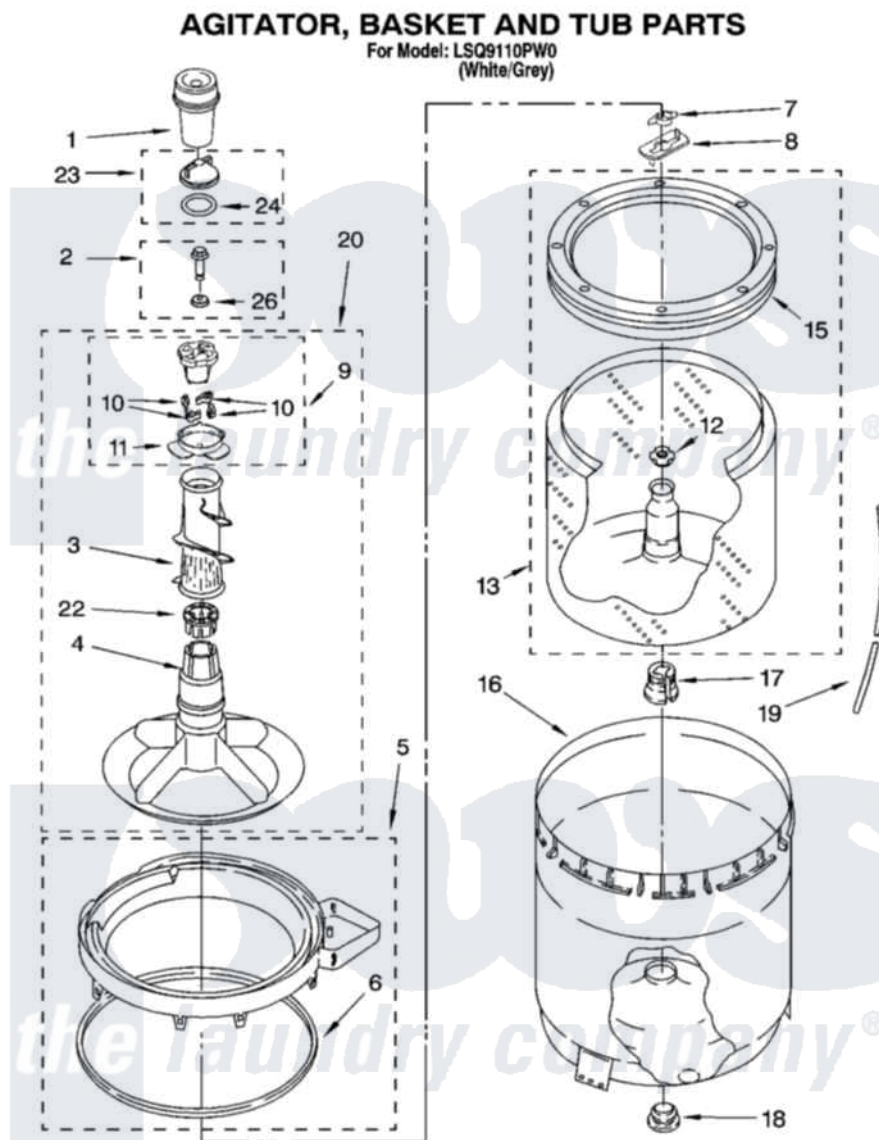

# Whirlpool LSQ9110PW0 03 - AGITATOR, BASKET AND TUB PARTS

8180269

5

Whirlpool [Residential Whirlpool LSQ9110PW0 Washer Parts](#) Parts Diagram 03 - AGITATOR, BASKET AND TUB PARTS

[Click on the part number to view part](#)

Item	Original Part Number	Replaced By	Status	Part Description
1	<a href="#">63580</a>			Dispenser, Fabric Softener
2	<a href="#">358237</a>			Screw And Washer
3	<a href="#">3363003</a>			Mover, Clothes
4	<a href="#">3951632</a>			Agitator
5	8528150	<a href="#">W10445870</a>		Ring-Tub
6	<a href="#">3976308</a>			Gasket, Tub Ring
7	<a href="#">3354845</a>			Clip, Agitator
8	3355921	<a href="#">8543666</a>		Washer, Agitator
9	3951682	<a href="#">285809</a>		Cam-Agitator
10	3366877	<a href="#">80040</a>		Dog-Agitator
11	<a href="#">3952374</a>			Bearing, Driven Cam
12	<a href="#">21366</a>			Nut, Spanner
13	8526016	<a href="#">W10389328</a>		Clothes Container, Assembly
15	8519788	<a href="#">387240</a>		Ring, Balance
16	<a href="#">63849</a>			Strain Relief, Power Cord
17	<a href="#">389140</a>			Tub Block, Basket Drive

18	<a href="#">383727</a>		Gasket, Centerpodt
19	3347780	<a href="#">353244</a>	Hose, Pressure Switch
20	<a href="#">3951744</a>		Agitator Assembly
22	<a href="#">3951608</a>		Spacer, Thrust
23	3354733	<a href="#">W10074580</a>	Cap, Barrier
24	3348855	<a href="#">W10072840</a>	Fabric Softener
26	<a href="#">3949550</a>		Washer