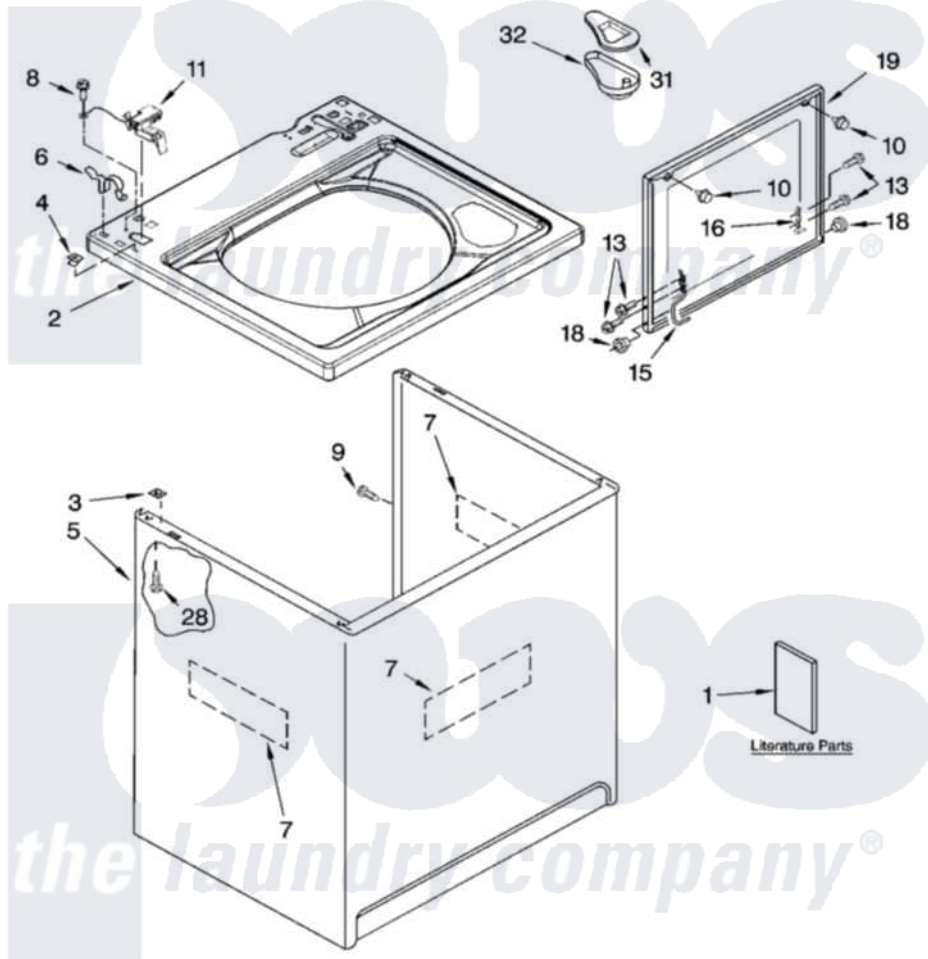

Whirlpool LSQ9110PW2 01 - TOP AND CABINET PARTS

TOP AND CABINET PARTS

For Model: LSQ9110PW2
(White/Grey)

AUTOMATIC
WASHER

11-04 Litho in U.S.A. (drd)

1

Part No. 8180574

Whirlpool [Residential Whirlpool LSQ9110PW2 Washer Parts](#) Parts Diagram 01 - TOP AND CABINET PARTS

[Click on the part number to view part](#)

Item	Original Part Number	Replaced By	Status	Part Description
1	3956025		Not Available	Installation Instructions
"	3955869		Not Available	Use & Care Guide
"	3955903		Not Available	Feature Sheet
"	3956925		Not Available	Energy Guide
"	8565445		Not Available	Wiring Diagram
"	N/A		Not Available	Following May Be Purchased DO-IT-YOURSELF REPAIR MANUALS
"	4313896			Do-It-Yourself Repair Manuals
2	8543451	8543447		Top
3	62750			Spacer, Cabinet To Top (4)
4	357213			Nut, Push-In
5	63424			Cabinet
6	62780			Clip, Top And Cabinet And Rear Panel
7	3976348			Absorber, Sound
8	3351614			Screw, Gearcase Cover Mounting

9	3357011	308685	Side Trim)
10	9724509		Bumper, Lid
11	8318084		Switch, Lid
13	355274	W10119828	Screw, Lid Hinge Mounting
15	8559336	W10225136	Hinge 7 Pad Assembly
16	91770		Hinge, Lid
18	8319539		Bearing, Lid Hinge
19	8558398	W10193861	Lid
28	3390631		Screw, 10-16 X 3/8
31	3955788		Cover, Dispenser
32	8519517		Dispenser, Bleach