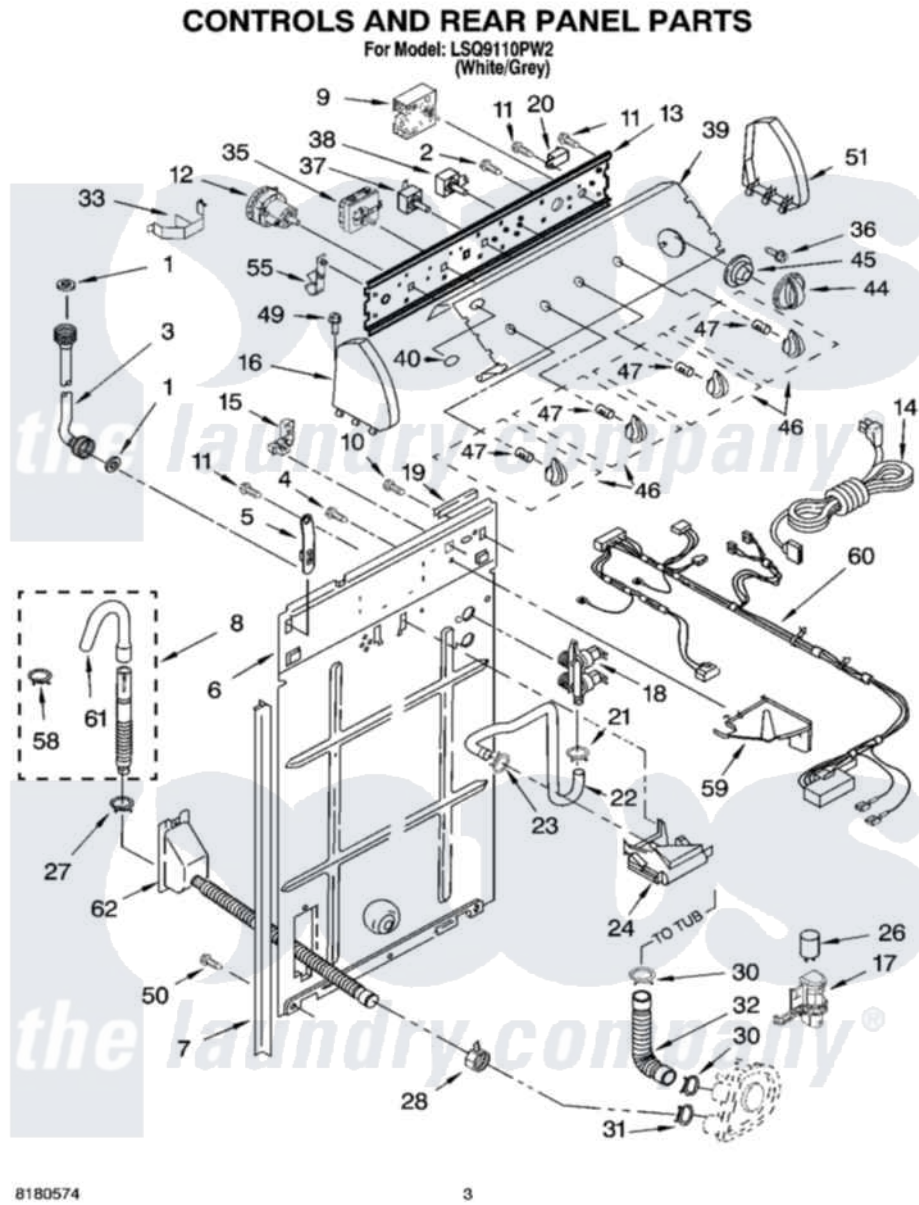

Whirlpool LSQ9110PW2 02 - CONTROLS AND REAR PANEL PARTS

Whirlpool [Residential Whirlpool LSQ9110PW2 Washer Parts](#) Parts Diagram 02 - CONTROLS AND REAR PANEL PARTS

Click on the part number to view part

Item	Original Part Number	Replaced By	Status	Part Description
1	3976300	16123		Washer Inlet-Hose Miscellaneous Parts Must be Ordered Separately.
2	3400073			Screw, Ground
3	3949374	89503		Hose-Inlet
"	3949375	89503		Hose-Inlet
4	9740848			Screw, Mixing Valve Mounting
5	8318255	8568314		Strap, Console
6	3357978			Panel, Rear
7	62747			Pad, Rear Panel
8	3951609	285664		Hose
"	661577	285666		Hose
"	3357090	285702		Hose
9	3955765			Timer, Control
10	3351614			Screw, Gearcase Cover Mounting
11	00767			Screw, 8A X 3/8 HeX Washer

11	30707		Head Tapping
12	3366846	W10335056	Switch-WL
13	8544893		Bracket, Control
14	661661	285800	Cord-Power
15	3952821	285777	Relief-Str
16	8271365	279962	Endcap
17	8318046		Clip, Capacitor
18	3979347	3979346	Valve, Water Inlet And Thermistor Assembly
19	303294	3367669	Protector, Edge
20	694419		Mini-Buzzer
21	301958	596669	Clamp, Manifold
22	8317974	8317926	Hose, Vacuum Break
23	370450	596669	Clamp, Manifold
24	387606	3360977	Break-Vac
26	661605	8572720	Capacitor, Motor Start
27	3366912	356138	Clamp, Hose
28	3976395		Restraint, Hose
30	3363366	616099	Clamp
31	8317496	285655	Clamp, Hose
32	3951449	285871	Hose
33	8055003		Clip, Harness And Pressure Switch
35	8564139		Switch, Water Temperature
36	3400818		Screw, Timer Mounting
37	3950356		Switch, Rotary
38	3956080		Switch, Rotary
39	3956600	Not Available	Panel, Console (Includes Item 40)
40	3400985		Medallion
44	8544945		Knob, Timer
45	8544947		Dial, Timer
46	8544937		Knob, Control
47	8536939		Clip, Knob
49	388326		Screw, 8-18 X 1.25
50	62863	3390631	Screw, 10-16 X 3/8
51	8271359	279962	Endcap
55	8317975		Restraint, Harness
58	3366913	3357331	Clamp, Drain
59	8539874		Shield, Suds
60	3957277		Harness, Wiring
61	3357027		Nozzle, Hose Drain
62	8317959	W10358151	Drain Hose Assembly