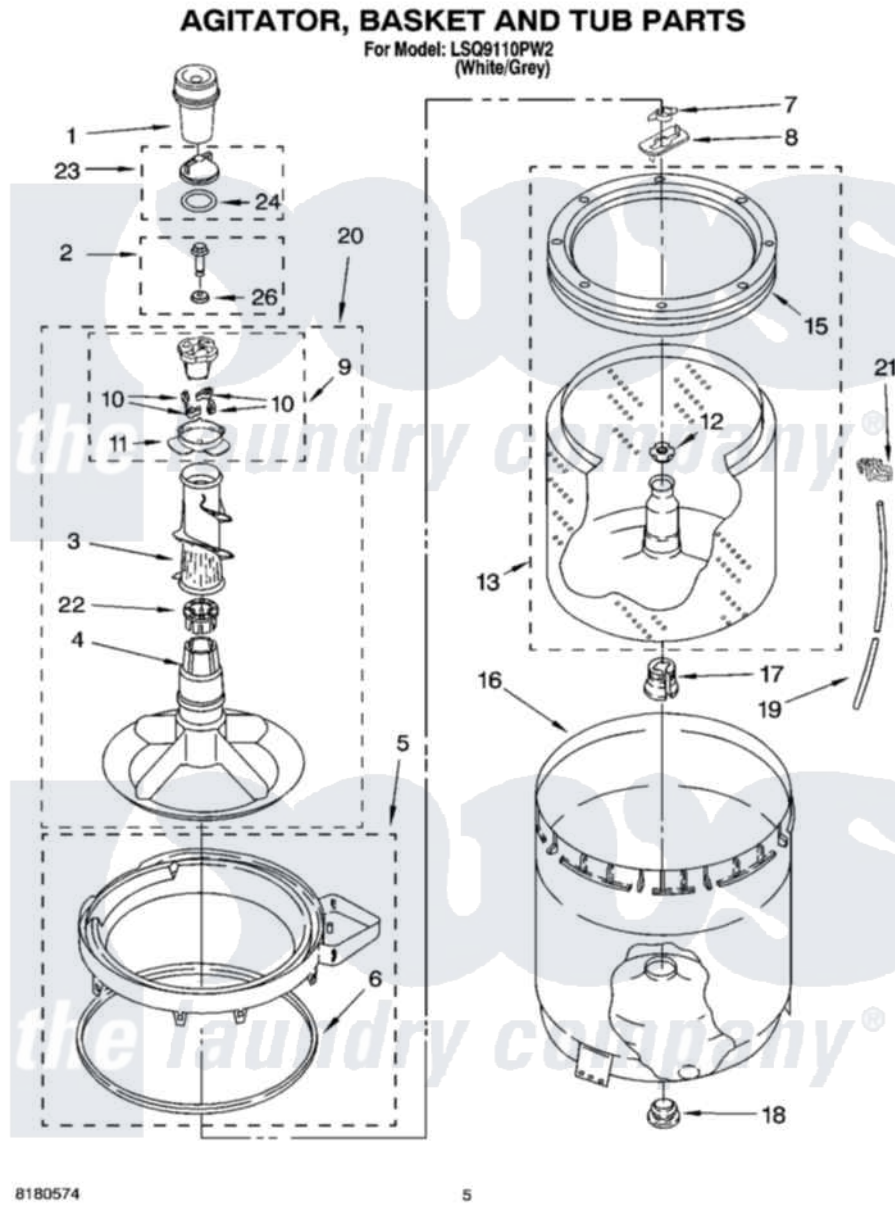

Whirlpool LSQ9110PW2 03 - AGITATOR, BASKET AND TUB PARTS

8180574

5

Whirlpool Residential Whirlpool LSQ9110PW2 Washer Parts Parts Diagram 03 - AGITATOR, BASKET AND TUB PARTS

[Click on the part number to view part](#)

Item	Original Part Number	Replaced By	Status	Part Description
1	63580			Dispenser, Fabric Softener
2	358237			Screw And Washer
3	3363003			Mover, Clothes
4	3951632			Agitator
5	8528150	W10445870		Ring-Tub
6	3976308			Gasket, Tub Ring
7	3354845			Clip, Agitator
8	3355921	8543666		Washer, Agitator
9	3951682	285809		Cam-Agitator
10	3366877	80040		Dog-Agitator
11	3952374			Bearing, Driven Cam
12	21366			Nut, Spanner
13	8526016	W10389328		Clothes Container, Assembly
15	8519788	387240		Ring, Balance
16	63849			Strain Relief, Power Cord
17	389140			Tub Block, Basket Drive

18	383727		Gasket, Centerpodt
19	3347780	353244	Hose, Pressure Switch
20	3951744		Agitator Assembly
21	2219077		Clip, Pressure Switch Hose
22	3951608		Spacer, Thrust
23	3354733	W10074580	Cap, Barrier
24	3348855	W10072840	Fabric Softener
26	3949550		Washer