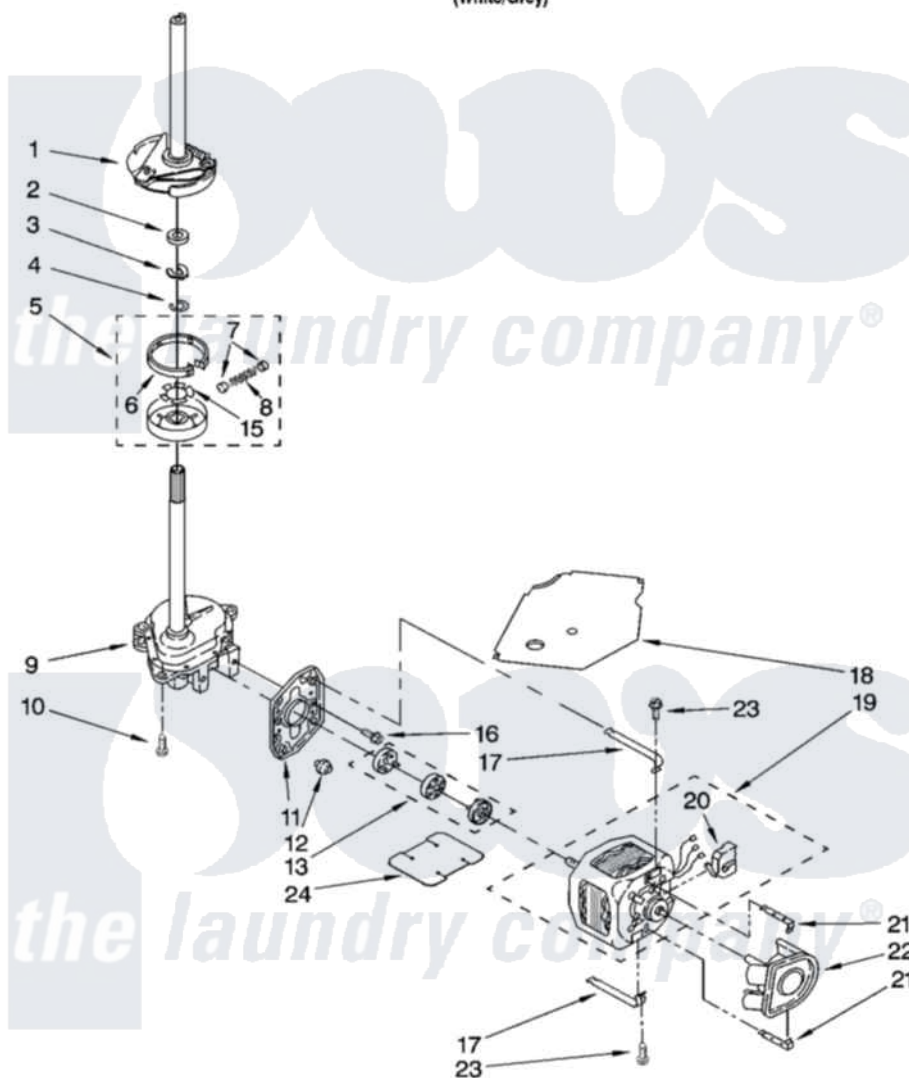

Whirlpool LSQ9110PW2 05 - BRAKE, CLUTCH, GEARCASE, MOTOR AND PUMP PARTS

BRAKE, CLUTCH, GEARCASE, MOTOR AND PUMP PARTS

For Model: LSQ9110PW2
(White/Grey)

8

8180574

Whirlpool [Residential Whirlpool LSQ9110PW2 Washer Parts](#) Parts Diagram 05 - BRAKE, CLUTCH, GEARCASE, MOTOR AND PUMP PARTS

[Click on the part number to view part](#)

Item	Original Part Number	Replaced By	Status	Part Description
1	388952	285792		Basketdrive
2	63292			Washer, Spin Tube Thrust
3	62697	W10080230		Ring, Spin Tube Support
4	63283	285353		Ring
5	3951311	285785		Clutch
6	3951308	285790		Lining
7	62646			Cap, Clutch Spring
8	3946792			Spring And Damper Assembly
9	3360630	3360629		Gearcase
10	3357334	3400516		Screw Anti-Rattle
11	62611			Plate, Motor Mount To Gearcase
12	62691			Grommet, Motor
13	285753	285753A		Coupling
15	3355454			Clip, Main Drive

16	3400516		Screw Anti-Rattle
17	3349637	W10086010	Retainer, Motor
18	3362089		Shield, Tub To Motor
19	8529935		Motor, Main Drive
20	8529896		Switch, Main Drive Motor
21	8546127		Retainer, Pump
22	3363394		Pump
23	3387485	273556	Screw, 10-16 X 5/8
24	3946532		Shield, Motor